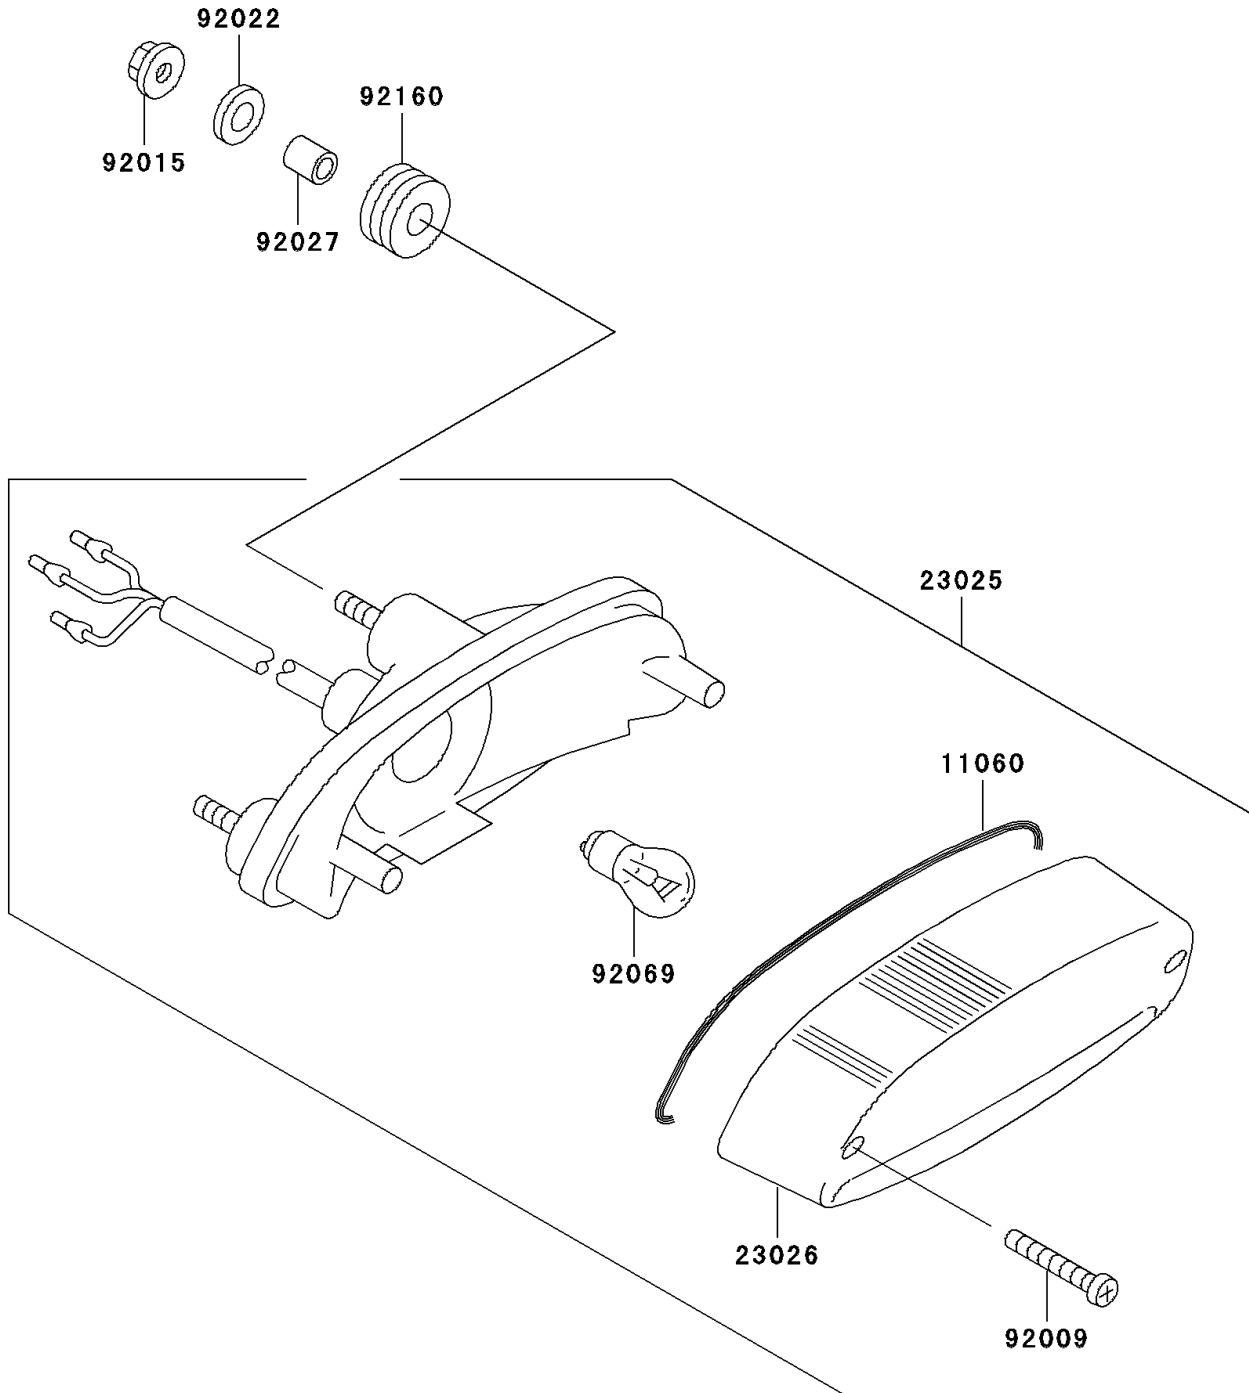

2004 Vulcan 500 LTD PARTS DIAGRAM

Taillight(s)

F2720

2004 Vulcan 500 LTD PARTS LIST

Taillight(s)

ITEM NAME	PART NUMBER	QUANTITY
GASKET, TAIL LAMP LENS (Ref # 11060)	11060-1174	1
LAMP-TAIL (Ref # 23025)	23025-1312	1
LENS, TAIL LAMP (Ref # 23026)	23026-1183	1
SCREW, TAPPING, 4X20 (Ref # 92009)	92009-1378	2
NUT, FLANGED, 6MM (Ref # 92015)	92015-1367	3
WASHER, 6.5X20X1.6 (Ref # 92022)	92022-1557	3
COLLAR, 6.8X10X12 (Ref # 92027)	92027-162	3
BULB, 12V 21/5W (Ref # 92069)	92069-063	1
DAMPER (Ref # 92160)	92160-1162	3