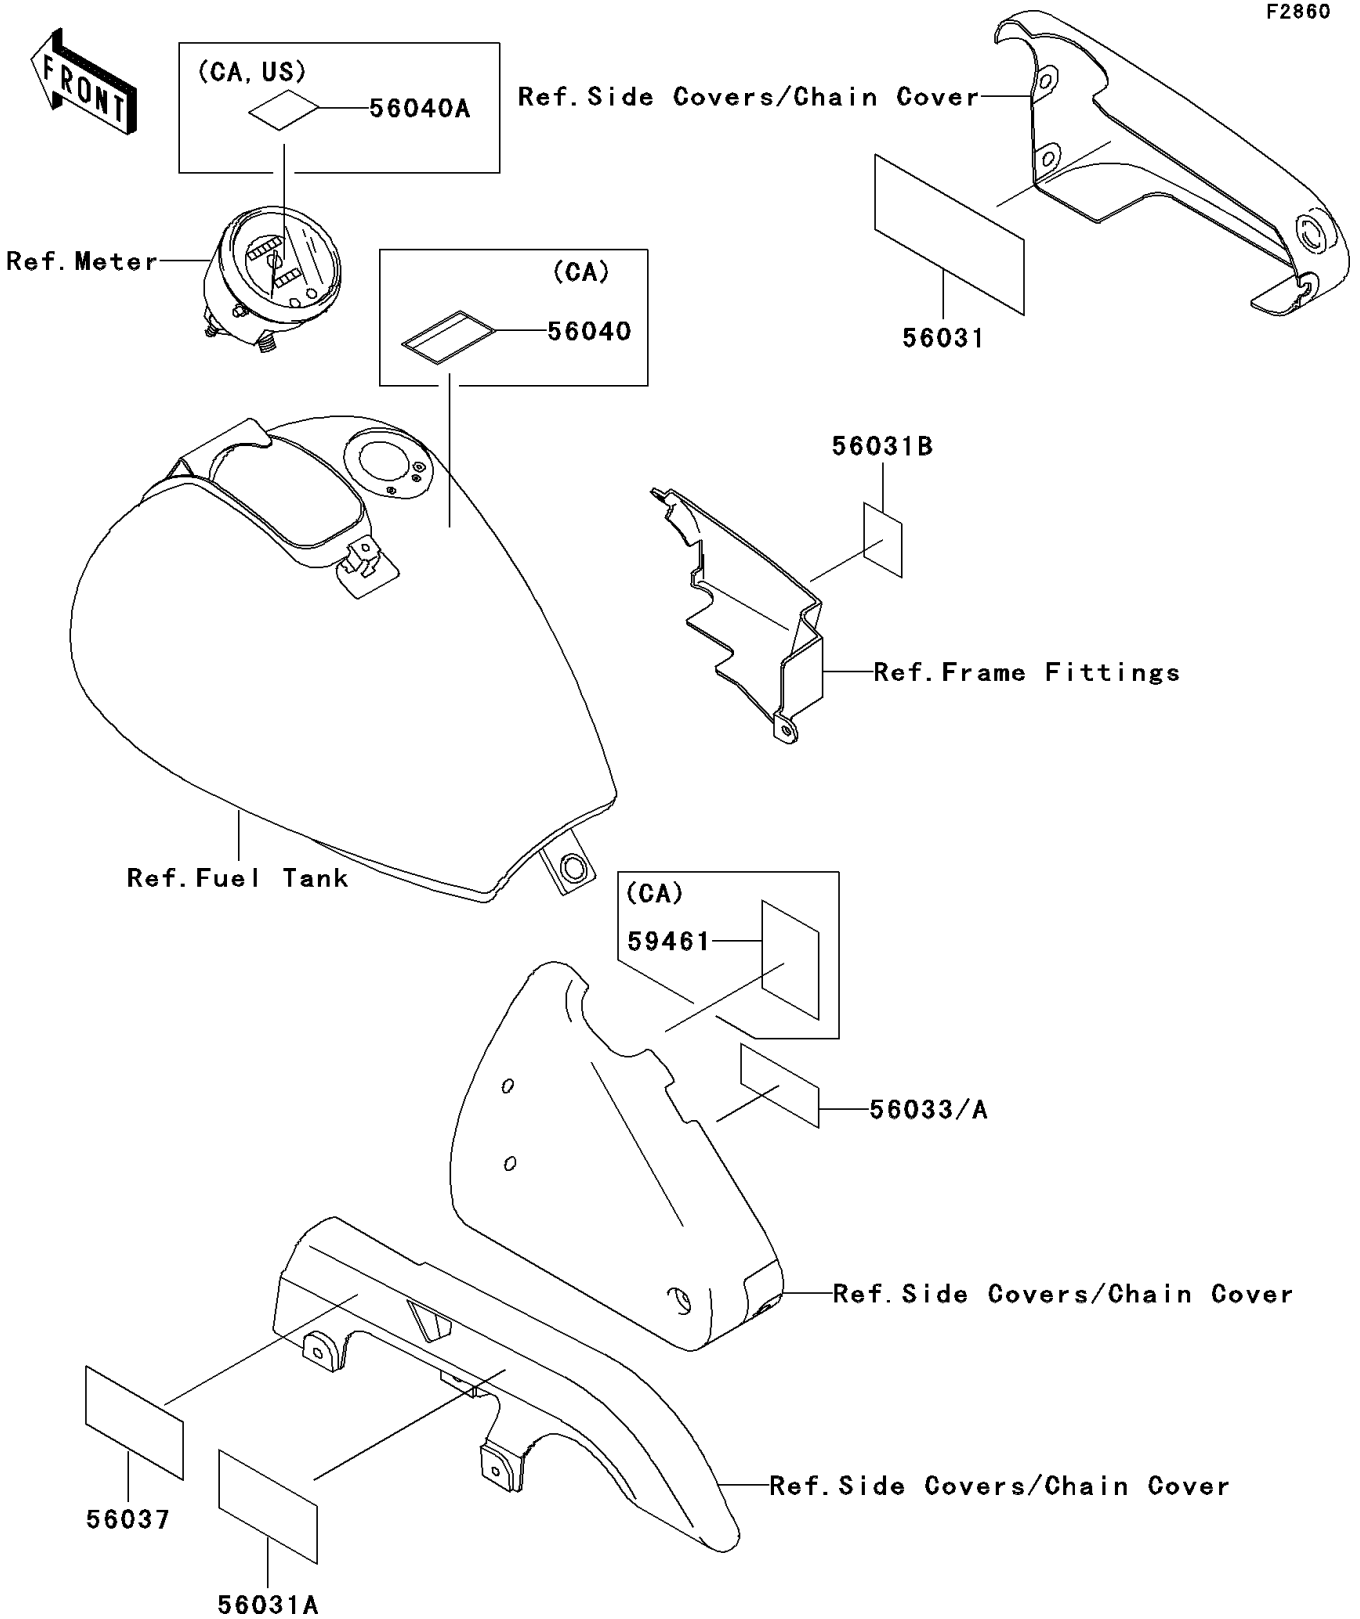

2001 Vulcan 500 LTD PARTS DIAGRAM

Labels(EN500-C6/C7)

2001 Vulcan 500 LTD PARTS LIST

Labels(EN500-C6/C7)

ITEM NAME	PART NUMBER	QUANTITY
LABEL-MANUAL,DAILY SAFETY (Ref # 56031)	56031-1990	1
LABEL-MANUAL,CHAIN (Ref # 56031A)	56031-1992	1
LABEL-MANUAL,BATTERY VENT (Ref # 56031B)	56031-1994	1
LABEL-MANUAL,OIL&OIL FILTER (Ref # 56033)	56033-1219	1
LABEL-SPECIFICATION,TIRE&LOAD (Ref # 56037)	56037-1858	1
LABEL-WARNING,EVAPO (Ref # 56040)	56040-1121	1
LABEL-WARNING,BREAK IN CAUTION (Ref # 56040A)	56040-1311	1
LABEL-CERTIFICATION,EVAPO ROUT (Ref # 59461)	59461-1528	1