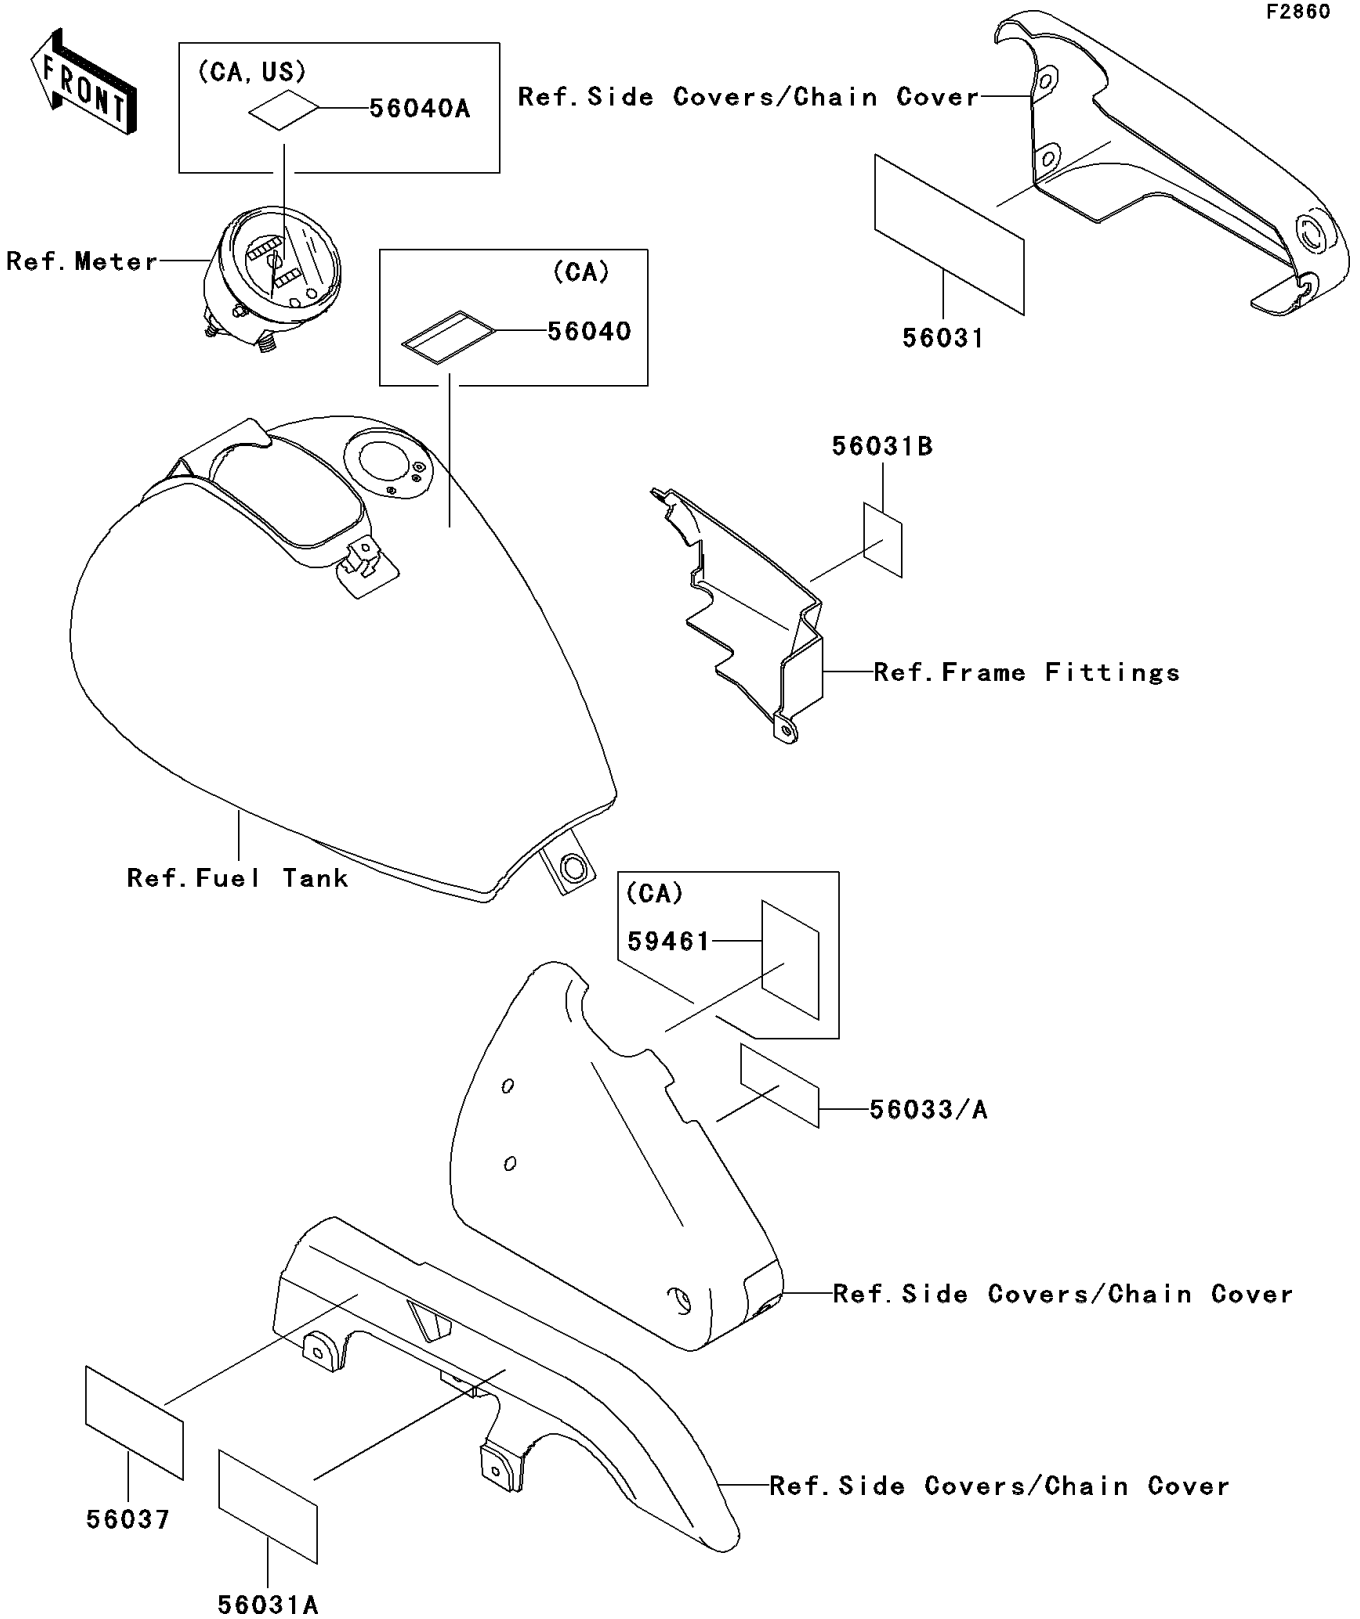

2002 Vulcan 500 LTD PARTS DIAGRAM

Labels(EN500-C6/C7)

2002 Vulcan 500 LTD PARTS LIST

Labels(EN500-C6/C7)

| ITEM NAME | PART NUMBER | QUANTITY |
|---|-------------|----------|
| LABEL-MANUAL,DAILY SAFETY (Ref # 56031) | 56031-1990 | 1 |
| LABEL-MANUAL,CHAIN (Ref # 56031A) | 56031-1992 | 1 |
| LABEL-MANUAL,BATTERY VENT (Ref # 56031B) | 56031-1994 | 1 |
| LABEL-MANUAL,OIL&OIL FILTER (Ref # 56033A) | 56033-1260 | 1 |
| LABEL-SPECIFICATION,TIRE&LOAD (Ref # 56037) | 56037-1858 | 1 |
| LABEL-WARNING,EVAPO (Ref # 56040) | 56040-1121 | 1 |
| LABEL-WARNING,BREAK IN CAUTION (Ref # 56040A) | 56040-1311 | 1 |
| LABEL-CERTIFICATION,EVAPO ROUT (Ref # 59461) | 59461-1528 | 1 |