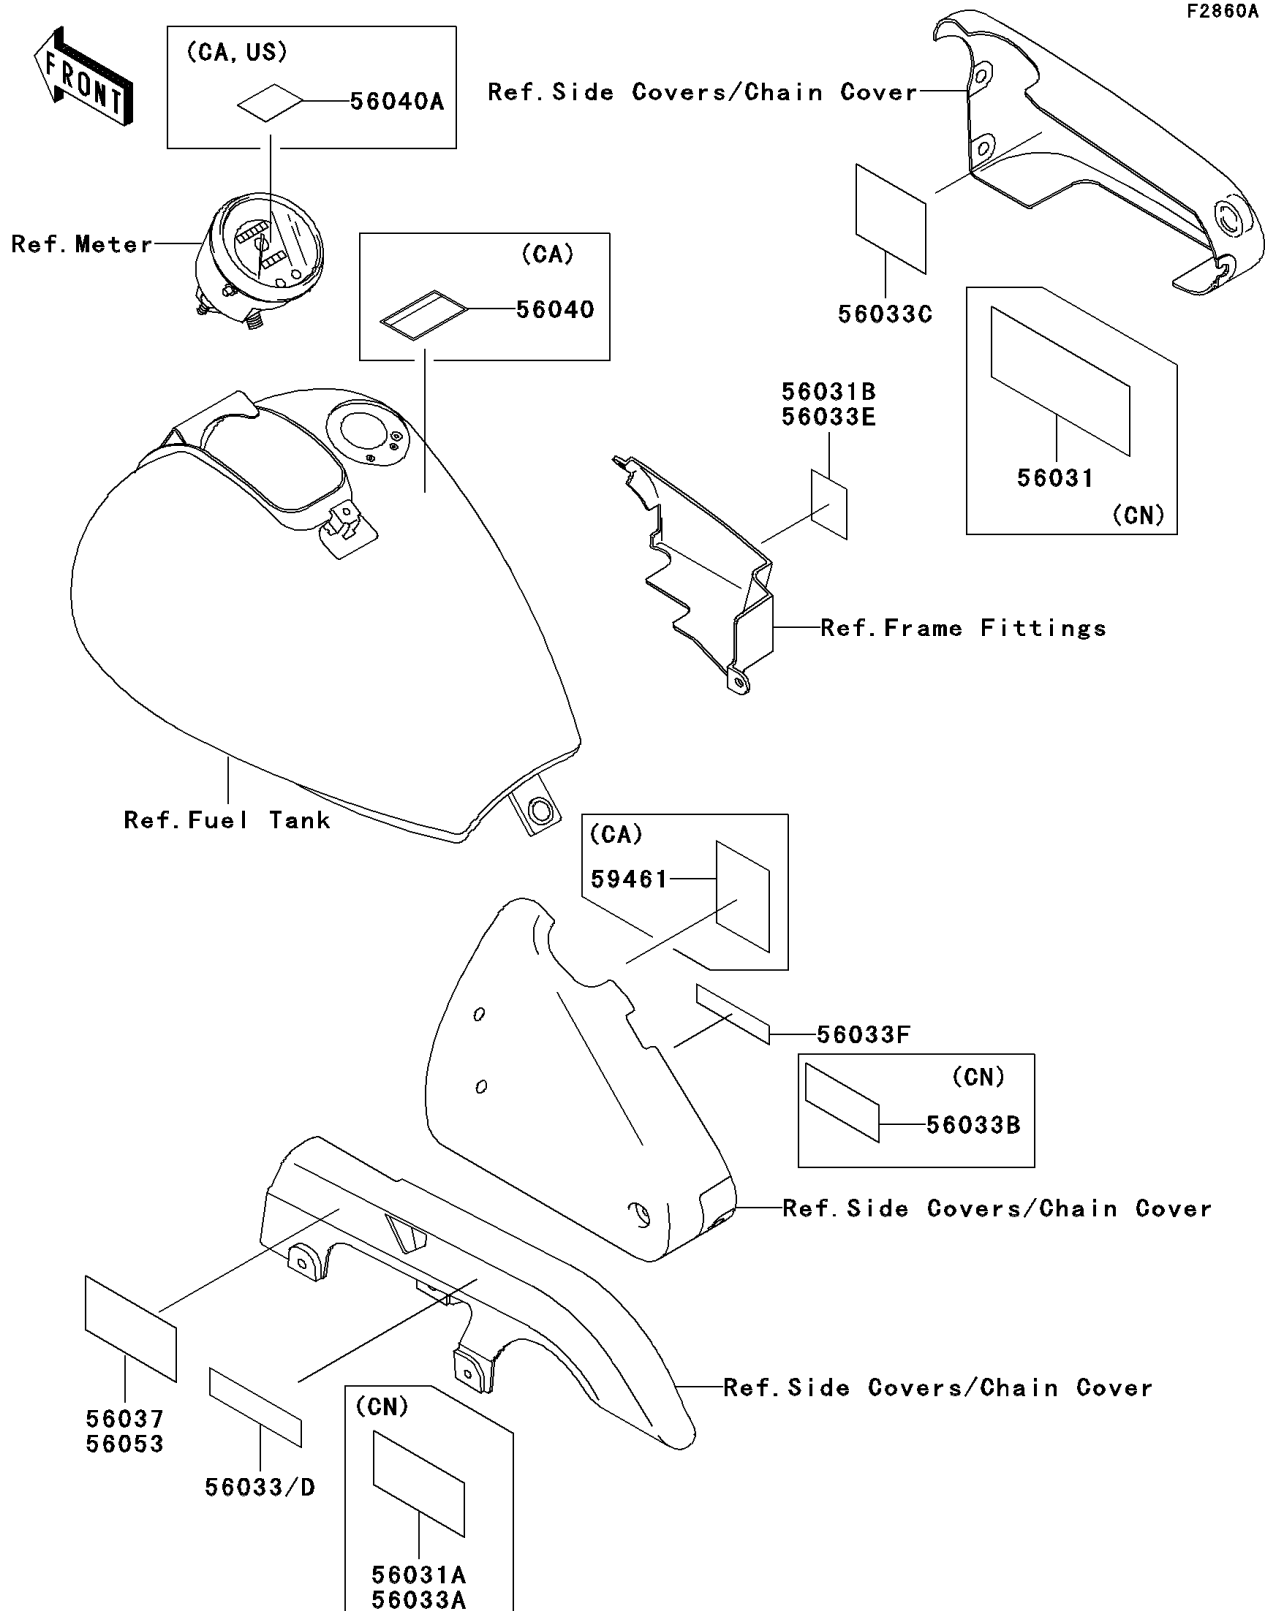

# 2003 Vulcan 500 LTD PARTS DIAGRAM

Labels(EN500-C8/C9)

## 2003 Vulcan 500 LTD PARTS LIST

Labels(EN500-C8/C9)

ITEM NAME	PART NUMBER	QUANTITY
LABEL-MANUAL,DAILY SAFETY (Ref # 56031)	56031-1990	1
LABEL-MANUAL,CHAIN (Ref # 56031A)	56031-1992	1
LABEL-MANUAL,BATTERY VENT (Ref # 56031B)	56031-1994	1
LABEL-MANUAL,OIL&OIL FILTER (Ref # 56033B)	56033-1260	1
LABEL-MANUAL,DAILY SAFETY (Ref # 56033C)	56033-1326	1
LABEL-MANUAL,CHAIN (Ref # 56033D)	56033-1327	1
LABEL-MANUAL,BATTERY VENT (Ref # 56033E)	56033-1328	1
LABEL-MANUAL,OIL&OIL FILTER (Ref # 56033F)	56033-1332	1
LABEL-SPECIFICATION,TIRE&LOAD (Ref # 56037)	56037-1978	1
LABEL-WARNING,EVAPO (Ref # 56040)	56040-1121	1
LABEL-WARNING,BREAK IN CAUTION (Ref # 56040A)	56040-1311	1
LABEL-SPECIFICATION,TIRE&LOAD (Ref # 56053)	56053-1052	1
LABEL-CERTIFICATION,EVAPO ROUT (Ref # 59461)	59461-1528	1