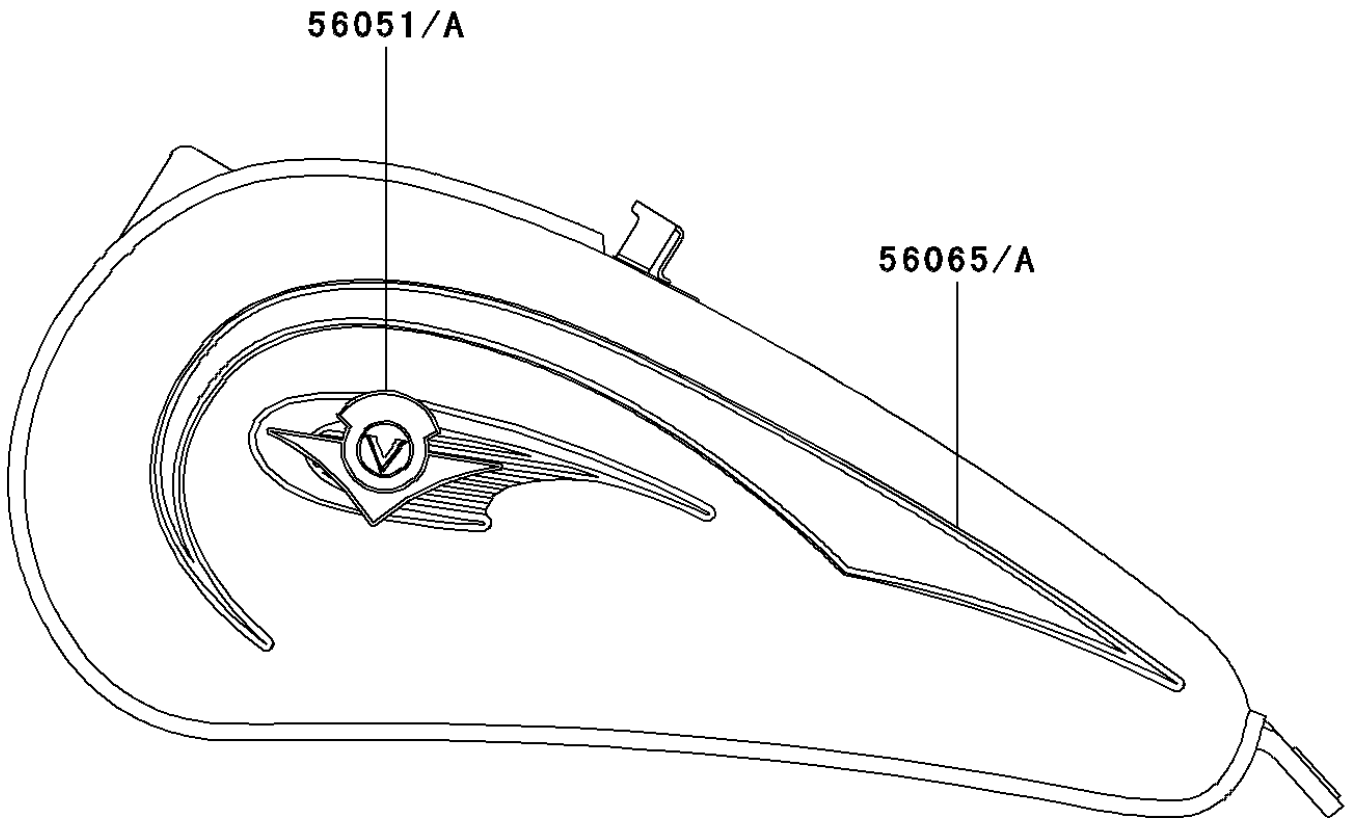

# 2002 Vulcan 500 LTD PARTS DIAGRAM

Decals(EN500-C7)

F2861A

## 2002 Vulcan 500 LTD PARTS LIST

Decals(EN500-C7)

| ITEM NAME                           | PART NUMBER | QUANTITY |
|-------------------------------------|-------------|----------|
| MARK,FUEL TANK,LH (Ref # 56051)     | 56051-1863  | 1        |
| MARK,FUEL TANK,RH (Ref # 56051A)    | 56051-1864  | 1        |
| PATTERN,FUEL TANK,LH (Ref # 56065)  | 56065-1177  | 1        |
| PATTERN,FUEL TANK,RH (Ref # 56065A) | 56065-1178  | 1        |