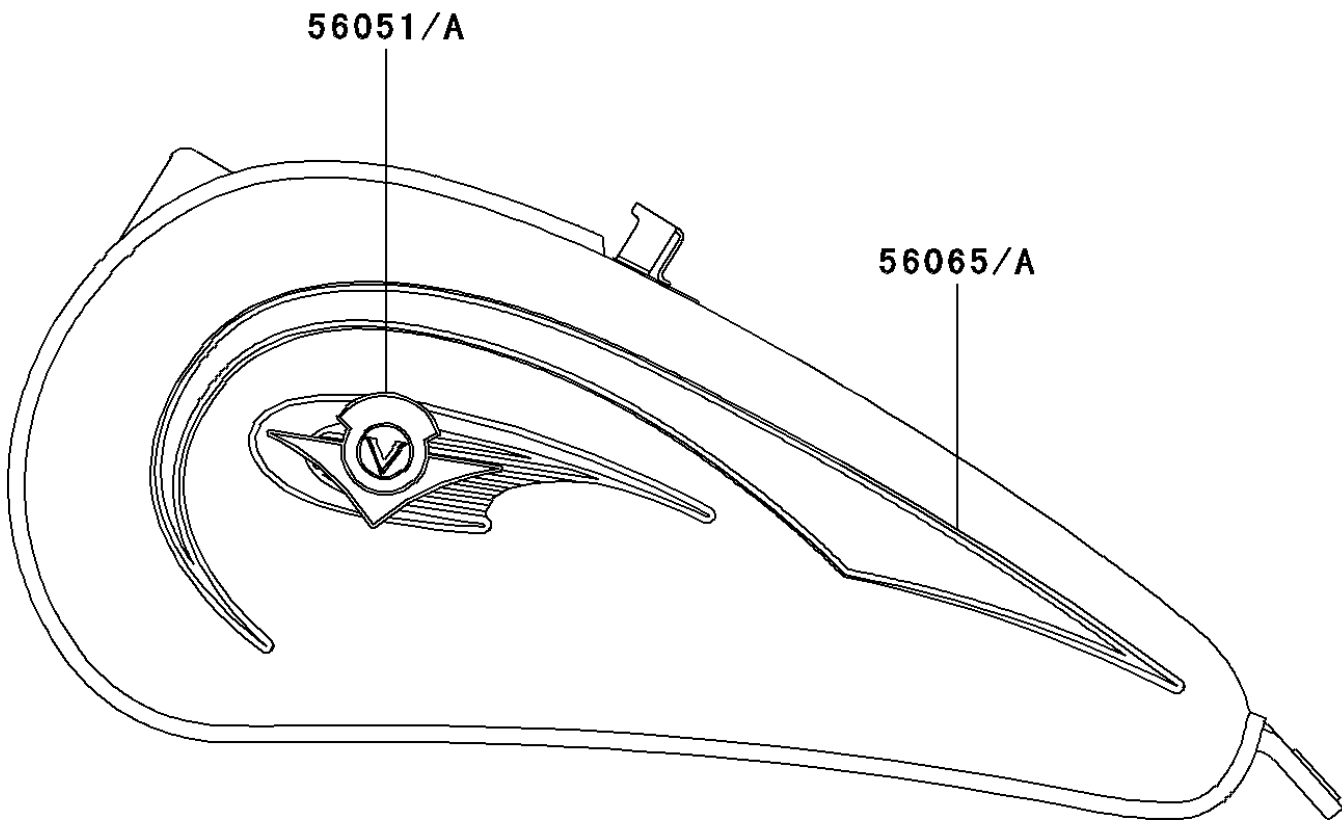

2002 Vulcan 500 LTD PARTS DIAGRAM

Decals(EN500-C7)

F2861A

2002 Vulcan 500 LTD PARTS LIST

Decals(EN500-C7)

ITEM NAME	PART NUMBER	QUANTITY
MARK,FUEL TANK,LH (Ref # 56051)	56051-1863	1
MARK,FUEL TANK,RH (Ref # 56051A)	56051-1864	1
PATTERN,FUEL TANK,LH (Ref # 56065)	56065-1177	1
PATTERN,FUEL TANK,RH (Ref # 56065A)	56065-1178	1