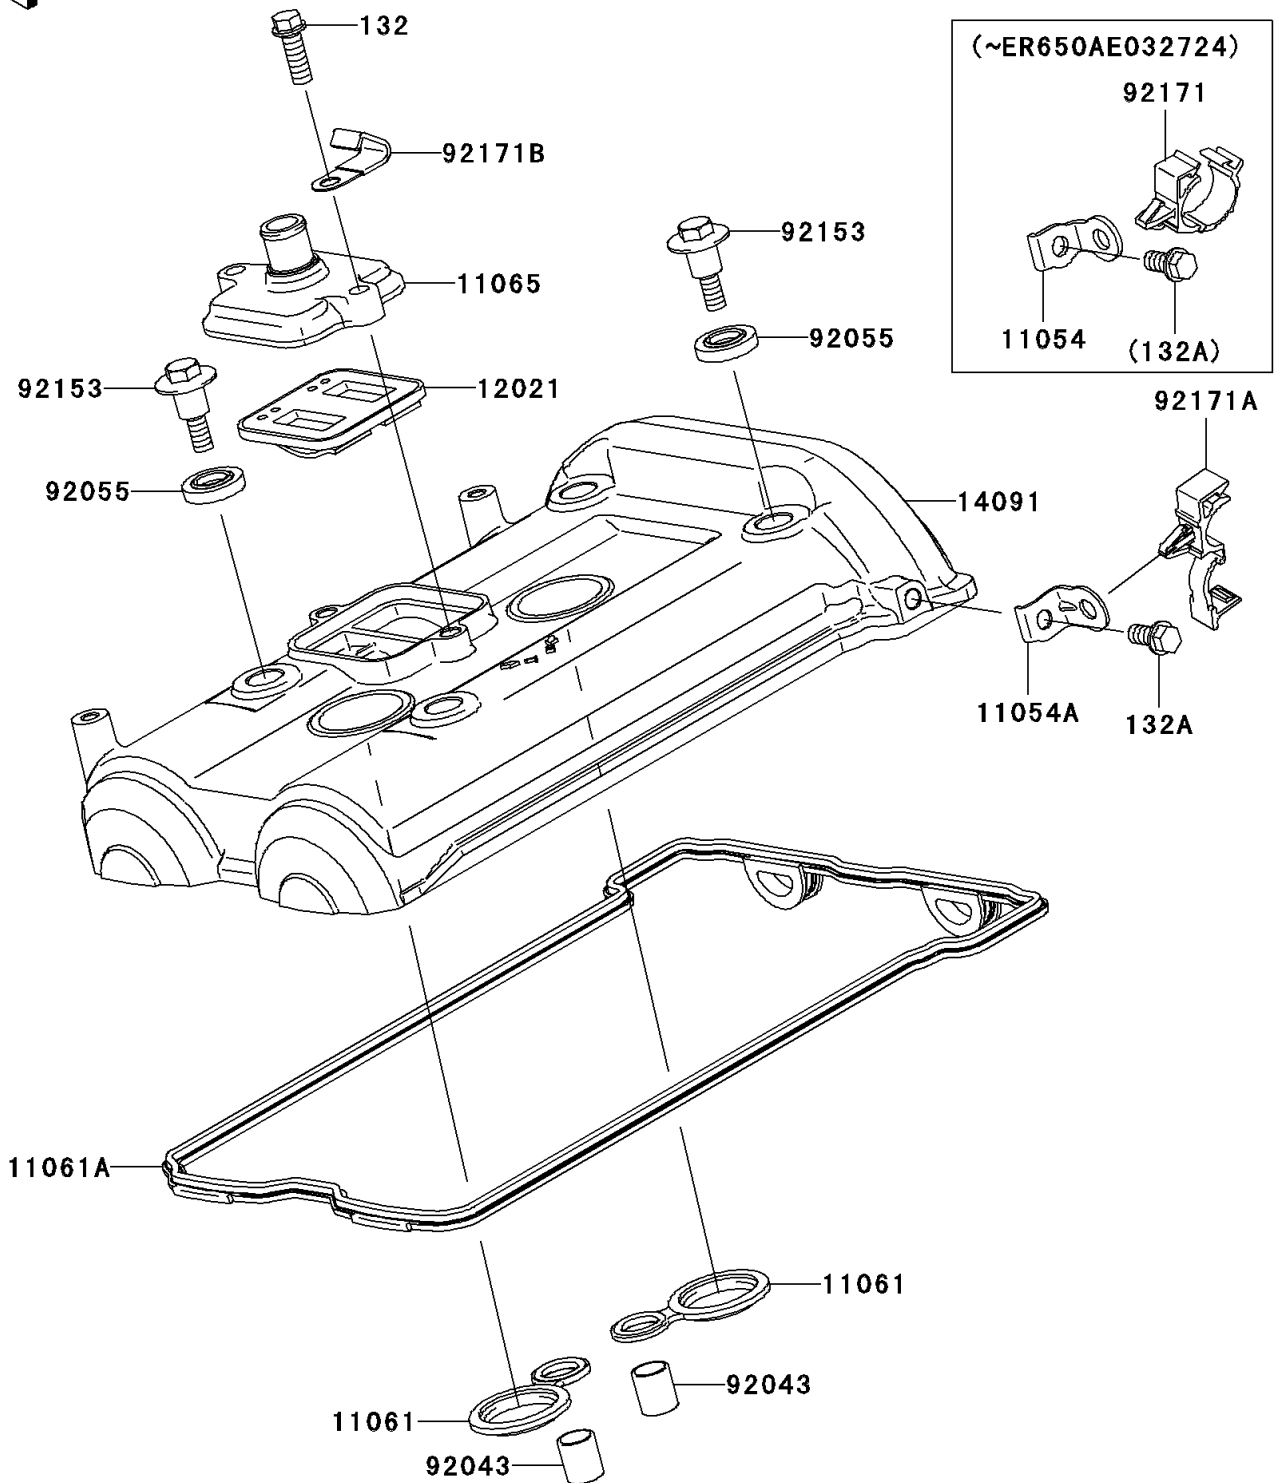

2006 ER-6n (Australian) PARTS DIAGRAM

Cylinder Head Cover

E1112

2006 ER-6n (Australian) PARTS LIST

Cylinder Head Cover

ITEM NAME	PART NUMBER	QUANTITY
BOLT-FLANGED-SMALL,6X18 (Ref # 132)	132BA0618	2
BOLT-FLANGED-SMALL,6X12 (Ref # 132A)	132BB0612	1
BRACKET (Ref # 11054)	11054-0238	1
BRACKET (Ref # 11054A)	11054-0869	1
GASKET,SPARK PLUG HOLE (Ref # 11061)	11061-0105	2
GASKET,HEAD COVER (Ref # 11061A)	11061-0170	1
CAP (Ref # 11065)	11065-0111	1
VALVE-ASSY-REED (Ref # 12021)	12021-1130	1
COVER,HEAD (Ref # 14091)	14091-0550	1
PIN,10.1X12X14 (Ref # 92043)	92043-4009	2
RING-O,HEAD COVER BOLT (Ref # 92055)	92055-1352	4
BOLT,HEAD COVER (Ref # 92153)	92153-0793	4
CLAMP,BRAKE HOSE (Ref # 92171)	92171-0316	1
CLAMP,BRAKE HOSE (Ref # 92171A)	92171-0789	1
CLAMP (Ref # 92171B)	92171-0813	1