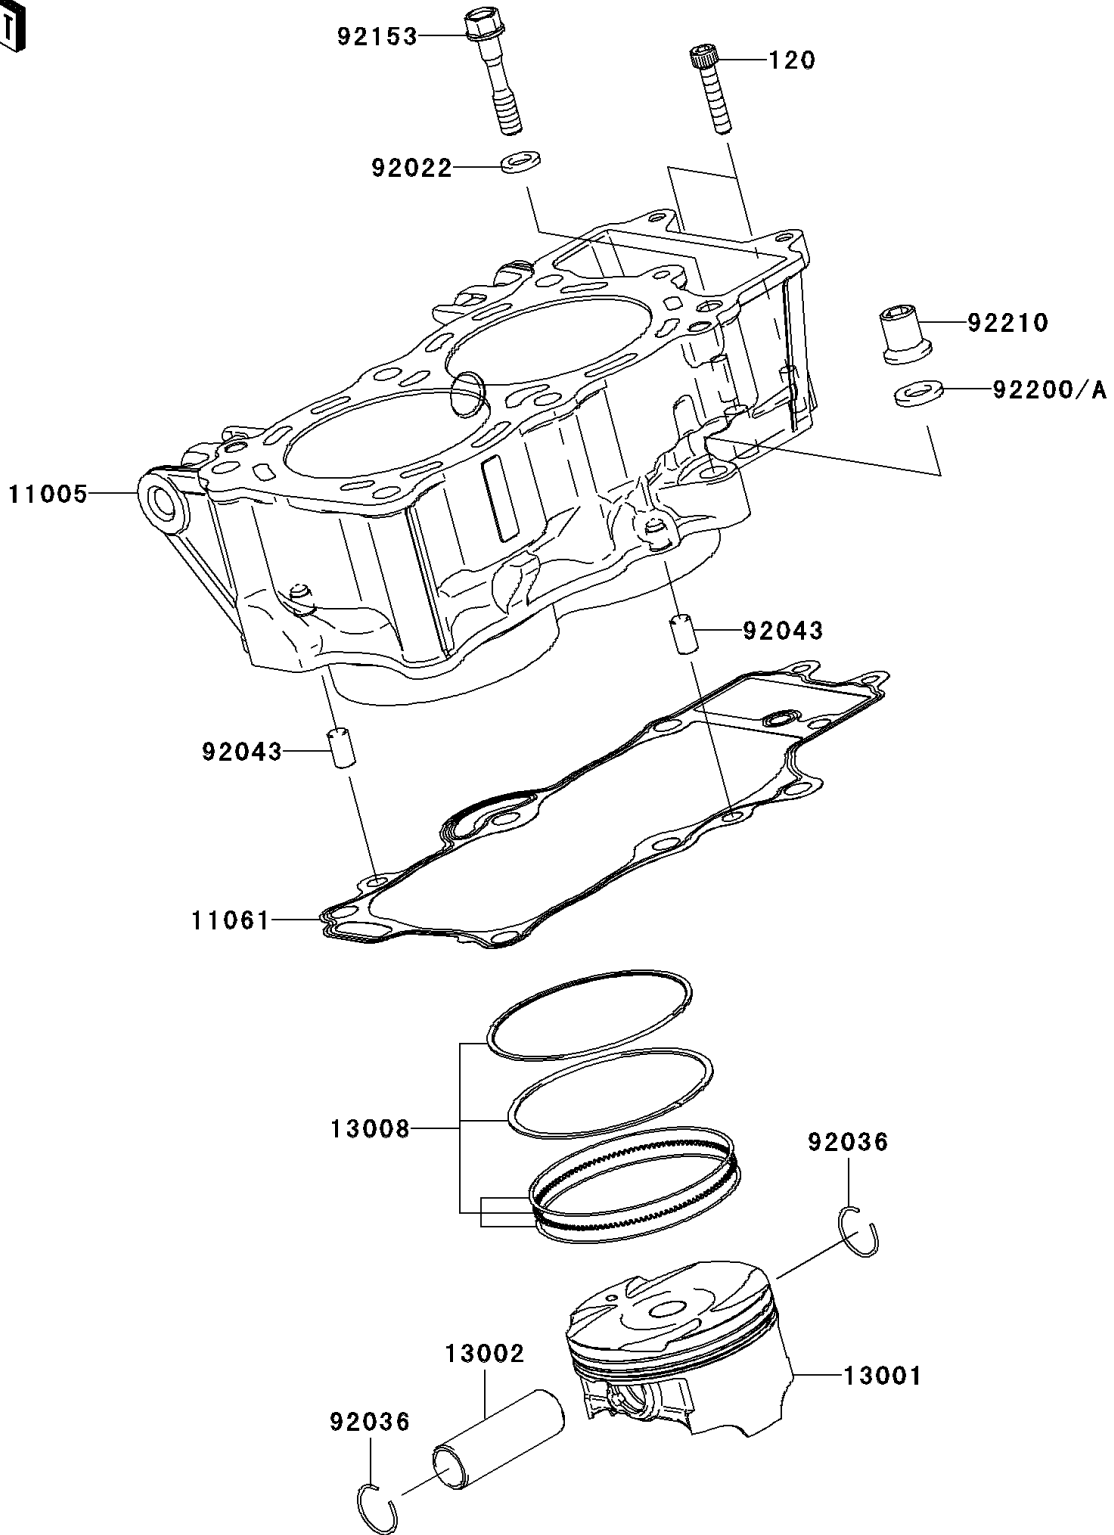

2006 ER-6n (Australian) PARTS DIAGRAM

Cylinder/Piston(s)

E1120

2006 ER-6n (Australian) PARTS LIST

Cylinder/Piston(s)

ITEM NAME	PART NUMBER	QUANTITY
BOLT-SOCKET,6X30 (Ref # 120)	120CD0630	2
CYLINDER-ENGINE (Ref # 11005)	11005-0081	1
GASKET,CYLINDER BASE (Ref # 11061)	11061-0171	1
PISTON-ENGINE (Ref # 13001)	13001-0060	2
PIN-PISTON (Ref # 13002)	13002-0007	2
RING-SET-PISTON (Ref # 13008)	13008-1196	2
WASHER,9X15.5X2 (Ref # 92022)	92022-1401	1
RING-SNAP,PISTON PIN (Ref # 92036)	92036-008	4
PIN,8X14 (Ref # 92043)	92043-1567	2
BOLT,8X43 (Ref # 92153)	92153-1011	1
WASHER,10.5X19X2.3 (Ref # 92200)	92200-0114	1
NUT (Ref # 92210)	92210-0223	1