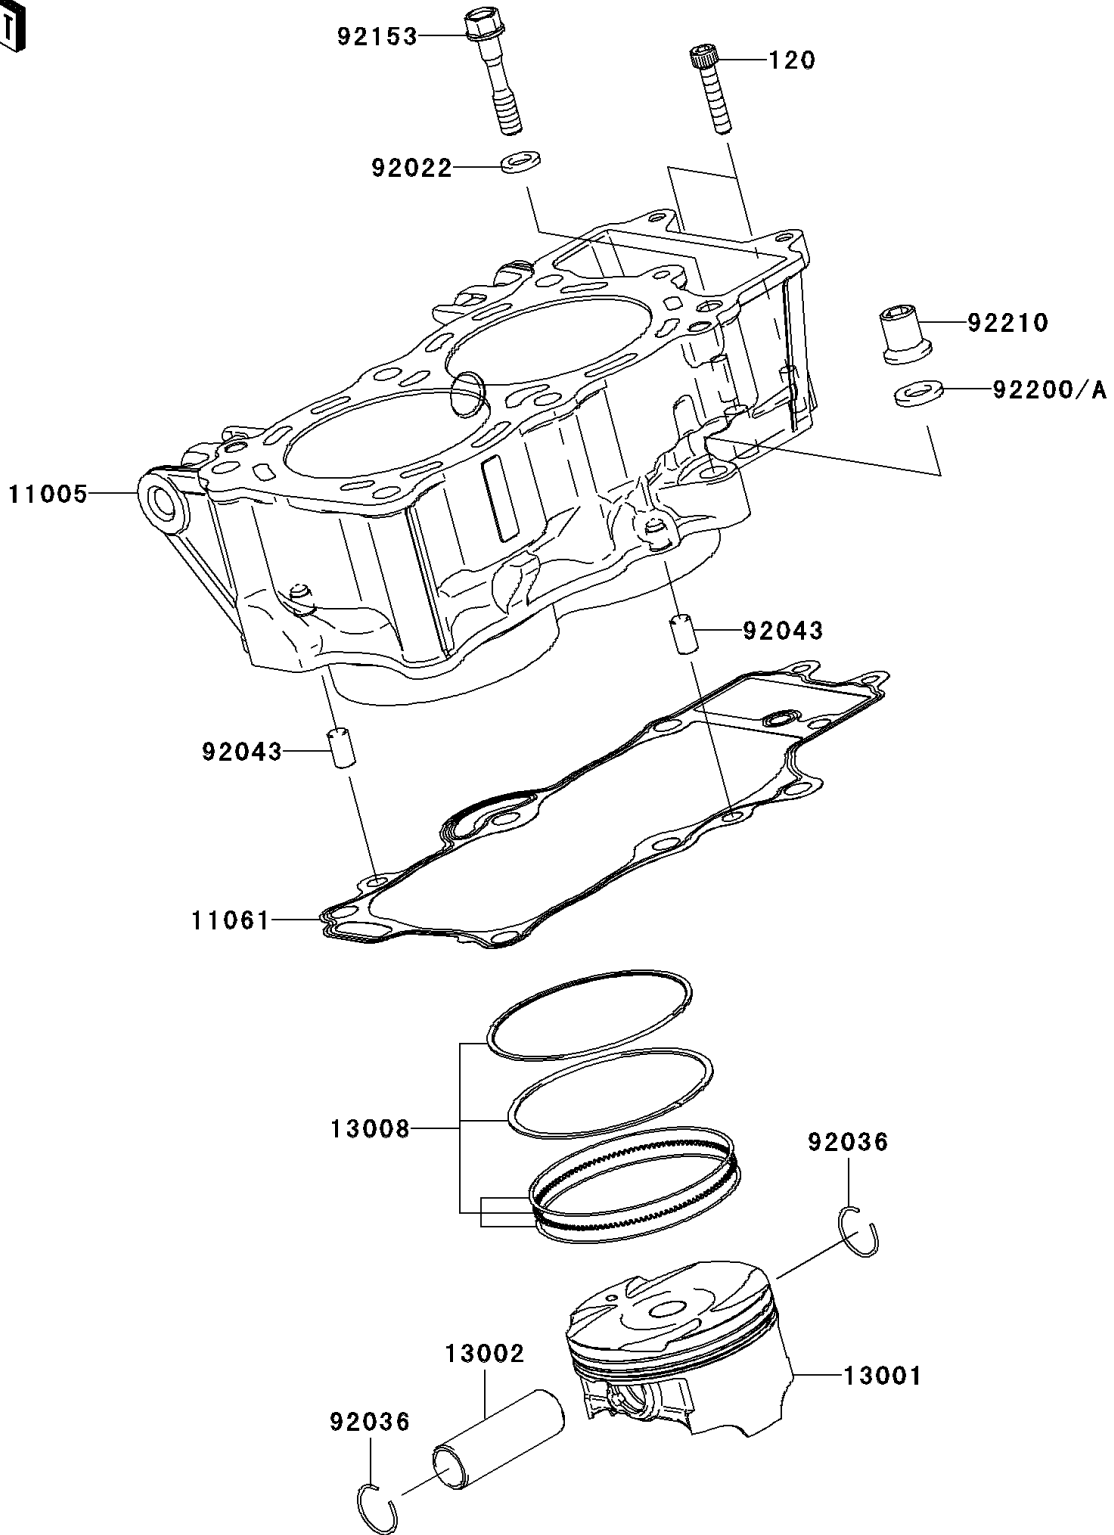

2008 ER-6n (Australian) PARTS DIAGRAM

Cylinder/Piston(s)

E1120

2008 ER-6n (Australian) PARTS LIST

Cylinder/Piston(s)

ITEM NAME	PART NUMBER	QUANTITY
BOLT-SOCKET,6X30 (Ref # 120)	120CD0630	2
CYLINDER-ENGINE (Ref # 11005)	11005-0081	1
GASKET,CYLINDER BASE (Ref # 11061)	11061-0171	1
PISTON-ENGINE (Ref # 13001)	13001-0060	2
PIN-PISTON (Ref # 13002)	13002-0007	2
RING-SET-PISTON (Ref # 13008)	13008-1196	2
WASHER,9X15.5X2 (Ref # 92022)	92022-1401	1
RING-SNAP,PISTON PIN (Ref # 92036)	92036-008	4
PIN,8X14 (Ref # 92043)	92043-1567	2
BOLT,8X43 (Ref # 92153)	92153-1011	1
WASHER,10.5X19X2.3 (Ref # 92200A)	92200-0363	1
NUT (Ref # 92210)	92210-0223	1