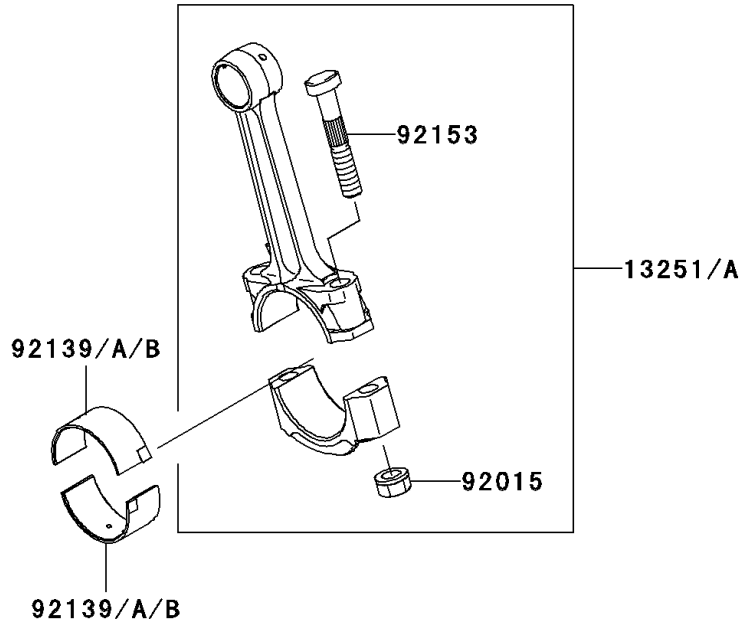

2006 ER-6n (Australian) PARTS DIAGRAM

Crankshaft

E1321

2006 ER-6n (Australian) PARTS LIST

Crankshaft

ITEM NAME	PART NUMBER	QUANTITY
PIN-SPRING,4X8 (Ref # 555)	555A0408	1
CRANKSHAFT-COMP (Ref # 13031)	13031-0071	1
ROD-ASSY-CONNECTING,J (Ref # 13251)	13251-0010-JJ	AR
ROD-ASSY-CONNECTING,K (Ref # 13251A)	13251-0010-KK	2
NUT,FLANGED,8MM (Ref # 92015)	92015-1311	4
BUSHING,CRANKSHAFT,BLUE (Ref # 92028)	92028-1903	6
BUSHING,CRANKSHAFT,BLACK (Ref # 92028A)	92028-1904	AR
BUSHING,CRANKSHAFT,BROWN (Ref # 92028B)	92028-1905	AR
BUSHING,CON-ROD,BLUE (Ref # 92139)	92139-0114	4
BUSHING,CON-ROD,BLACK (Ref # 92139A)	92139-0115	AR
BUSHING,CON-ROD,BROWN (Ref # 92139B)	92139-0116	AR
BOLT,CON-ROD,8X49 (Ref # 92153)	92153-0957	4