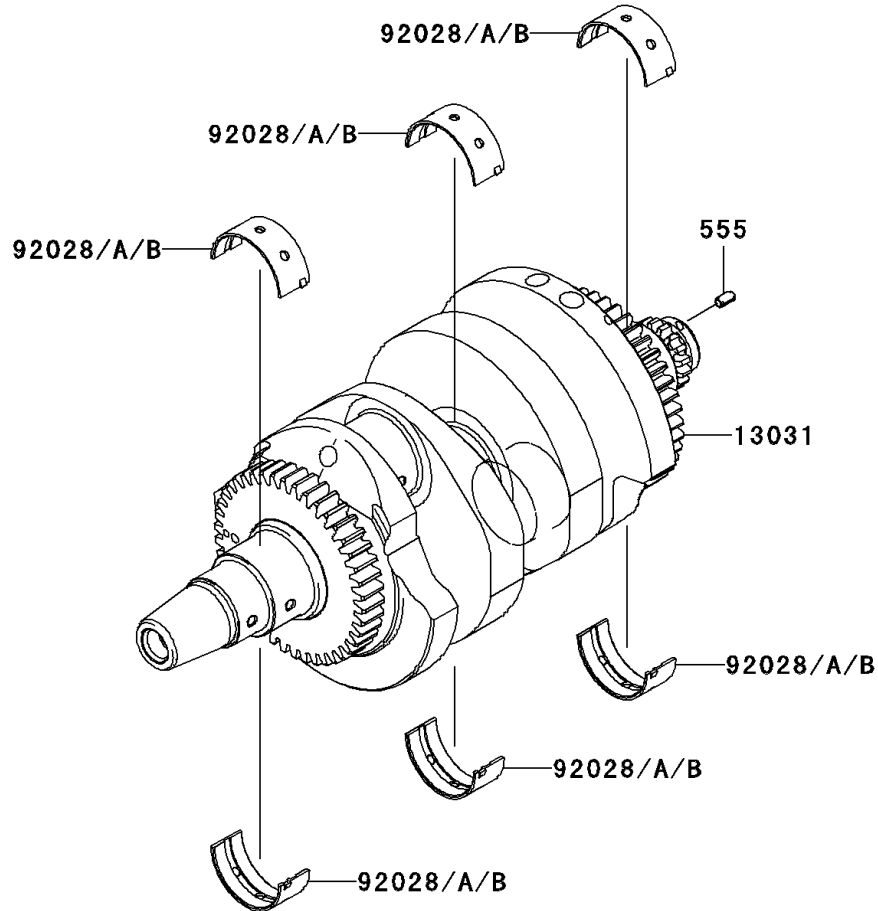

2006 ER-6n (Australian) PARTS DIAGRAM

Crankshaft

E1321

2006 ER-6n (Australian) PARTS LIST

Crankshaft

ITEM NAME	PART NUMBER	QUANTITY
PIN-SPRING,4X8 (Ref # 555)	555A0408	1
CRANKSHAFT-COMP (Ref # 13031)	13031-0071	1
ROD-ASSY-CONNECTING,J (Ref # 13251)	13251-0010-JJ	AR
ROD-ASSY-CONNECTING,K (Ref # 13251A)	13251-0010-KK	2
NUT,FLANGED,8MM (Ref # 92015)	92015-1311	4
BUSHING,CRANKSHAFT,BLUE (Ref # 92028)	92028-1903	6
BUSHING,CRANKSHAFT,BLACK (Ref # 92028A)	92028-1904	AR
BUSHING,CRANKSHAFT,BROWN (Ref # 92028B)	92028-1905	AR
BUSHING,CON-ROD,BLUE (Ref # 92139)	92139-0114	4
BUSHING,CON-ROD,BLACK (Ref # 92139A)	92139-0115	AR
BUSHING,CON-ROD,BROWN (Ref # 92139B)	92139-0116	AR
BOLT,CON-ROD,8X49 (Ref # 92153)	92153-0957	4