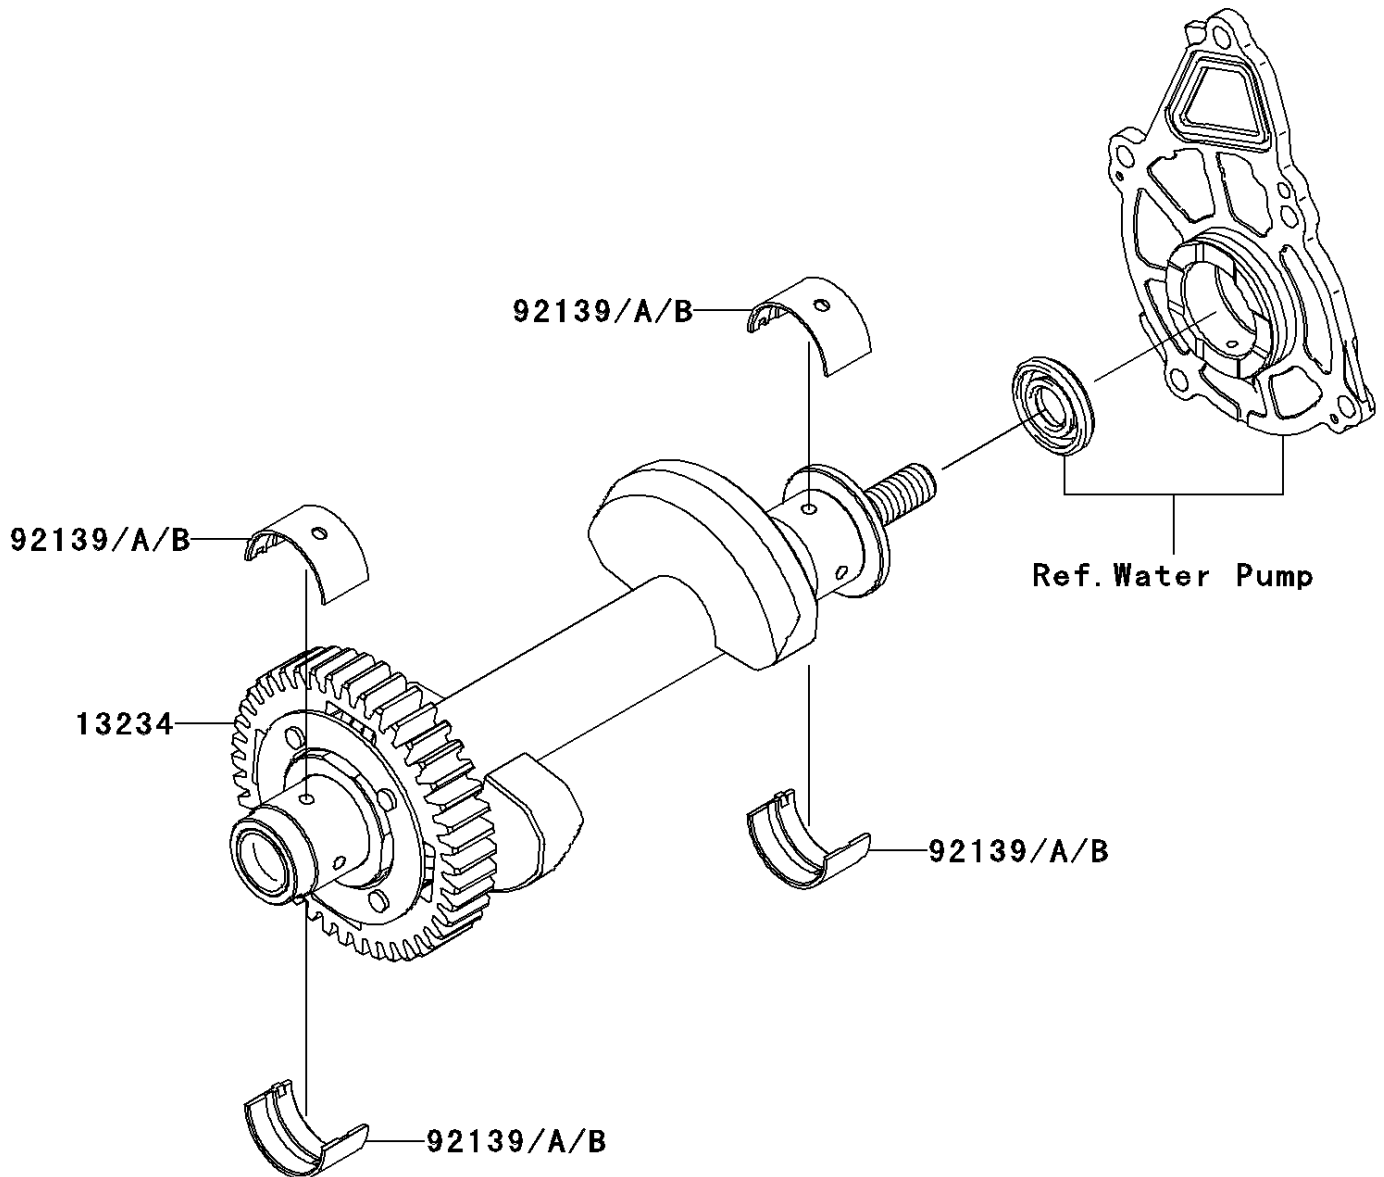

2006 ER-6n (Australian) PARTS DIAGRAM

Balancer

E1323

2006 ER-6n (Australian) PARTS LIST

Balancer

ITEM NAME	PART NUMBER	QUANTITY
SHAFT-COMP,BALANCER (Ref # 13234)	13234-0024	1
BUSHING,BALANCER,BLUE (Ref # 92139)	92139-0117	4
BUSHING,BALANCER,BLACK (Ref # 92139A)	92139-0118	AR
BUSHING,BALANCER,BROWN (Ref # 92139B)	92139-0119	AR