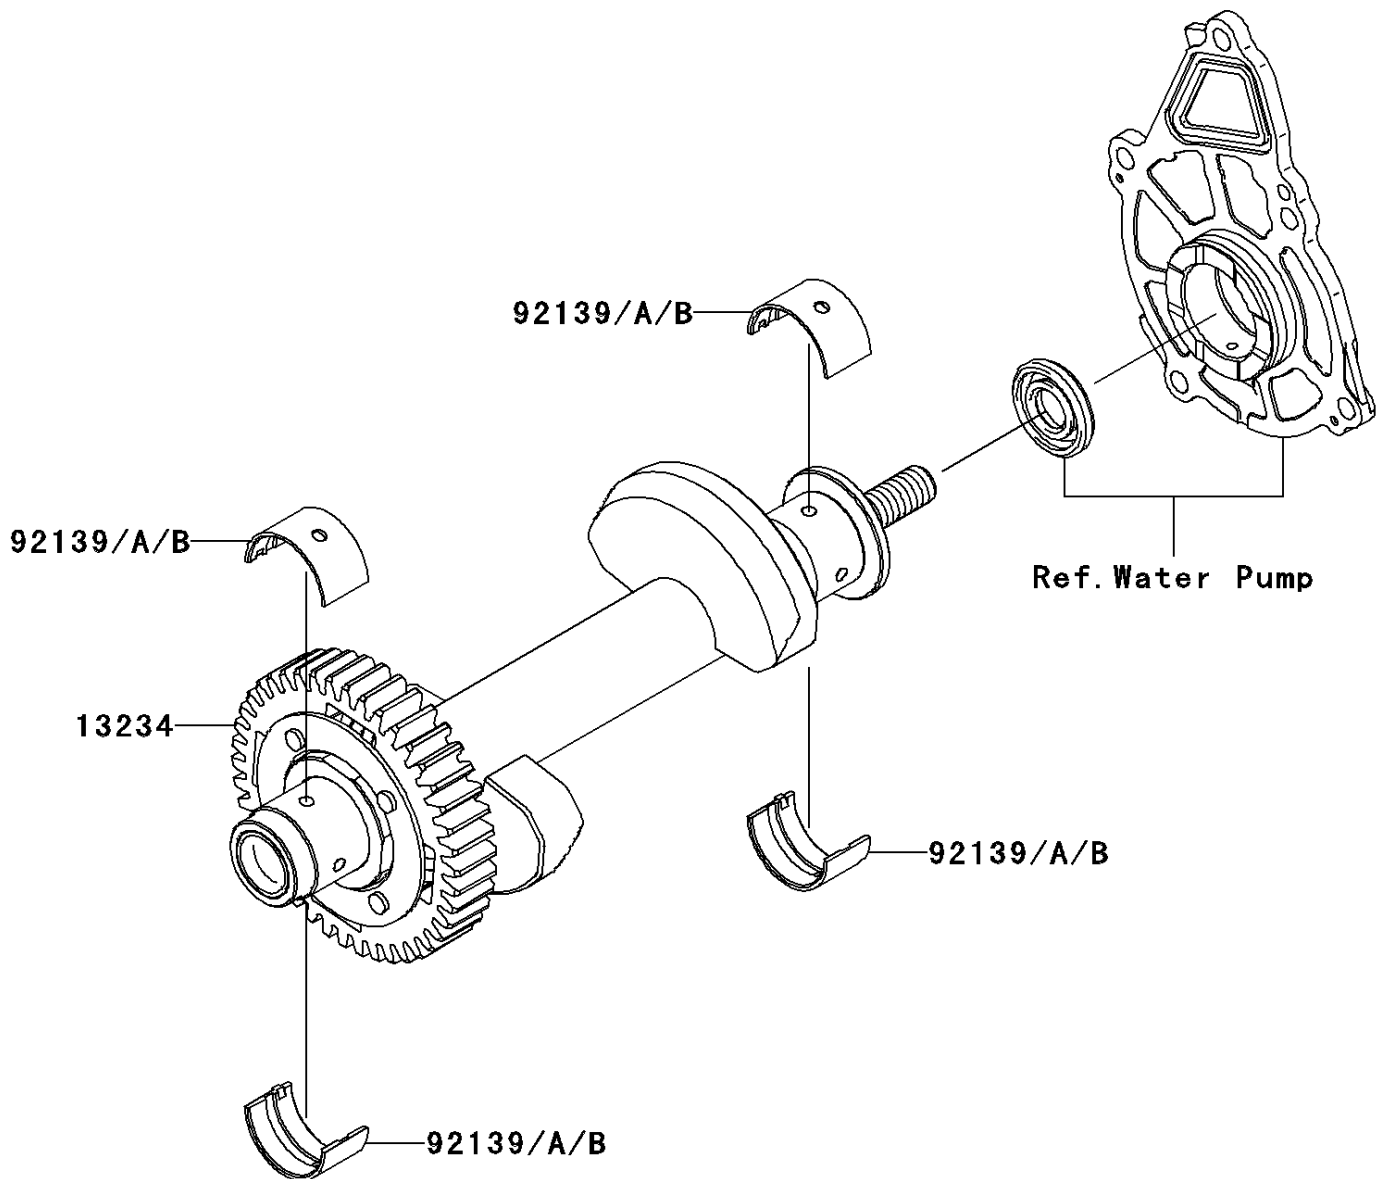

# 2007 ER-6n (Australian) PARTS DIAGRAM

Balancer

E1323

## 2007 ER-6n (Australian) PARTS LIST

### Balancer

ITEM NAME	PART NUMBER	QUANTITY
SHAFT-COMP,BALANCER (Ref # 13234)	13234-0024	1
BUSHING,BALANCER,BLUE (Ref # 92139)	92139-0117	4
BUSHING,BALANCER,BLACK (Ref # 92139A)	92139-0118	AR
BUSHING,BALANCER,BROWN (Ref # 92139B)	92139-0119	AR