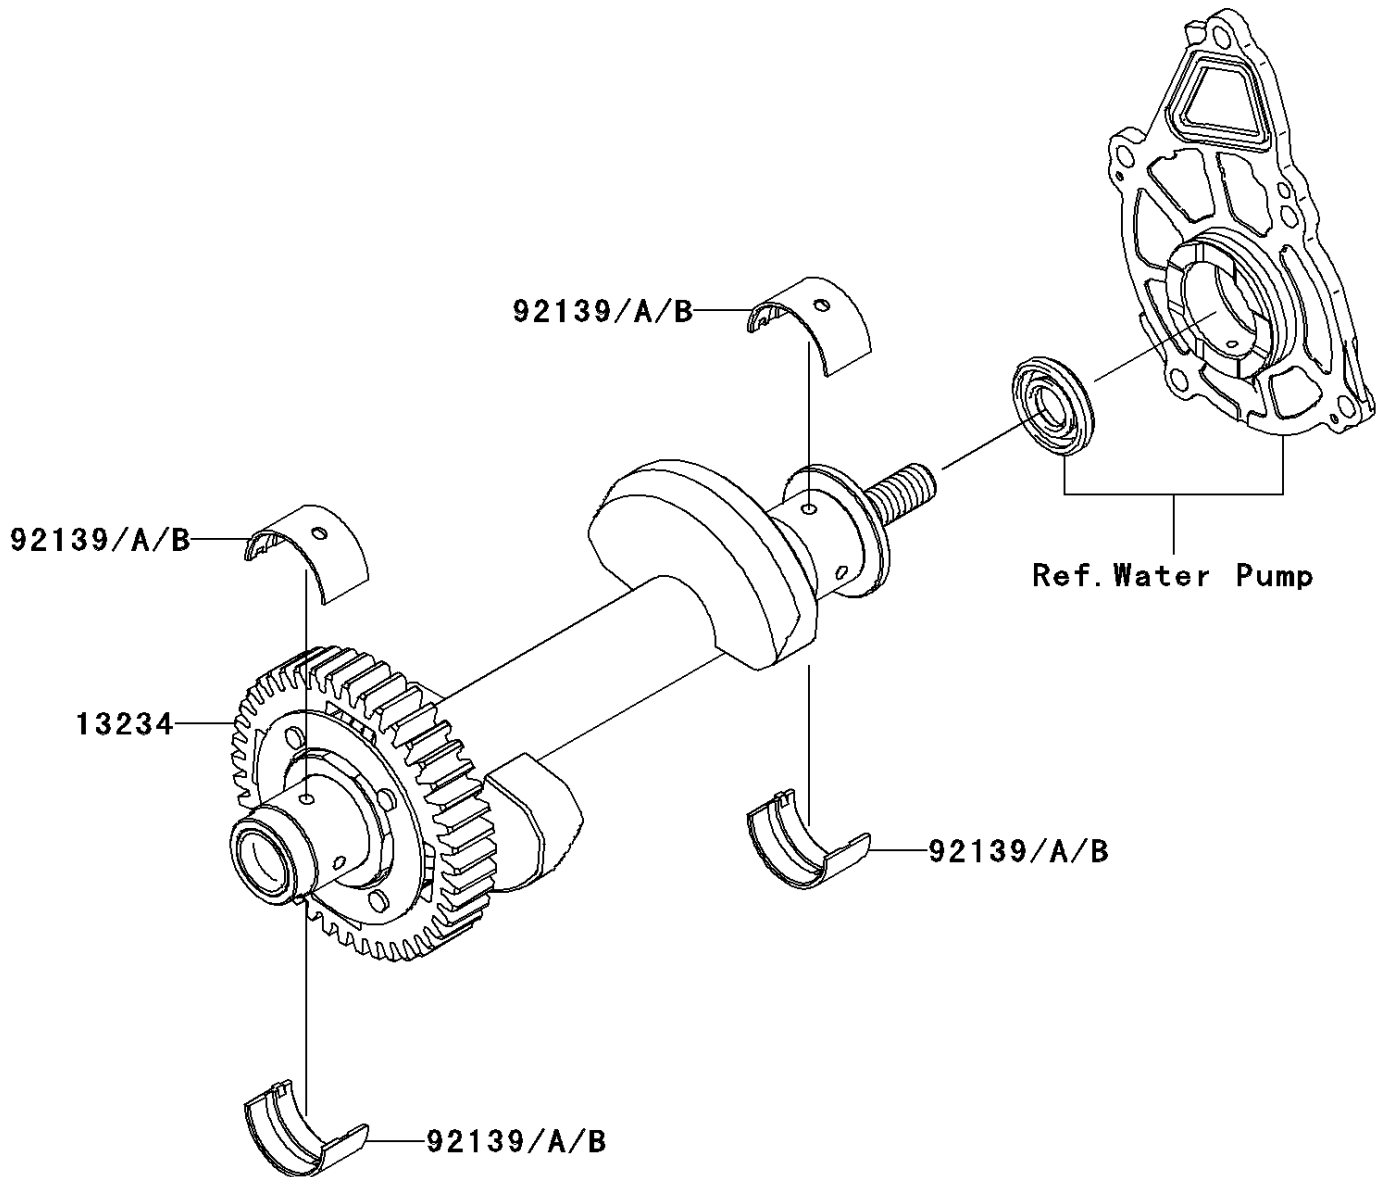

# 2008 ER-6n (Australian) PARTS DIAGRAM

Balancer

E1323

## 2008 ER-6n (Australian) PARTS LIST

### Balancer

ITEM NAME	PART NUMBER	QUANTITY
SHAFT-COMP,BALANCER (Ref # 13234)	13234-0024	1
BUSHING,BALANCER,BLUE (Ref # 92139)	92139-0117	4
BUSHING,BALANCER,BLACK (Ref # 92139A)	92139-0118	AR
BUSHING,BALANCER,BROWN (Ref # 92139B)	92139-0119	AR