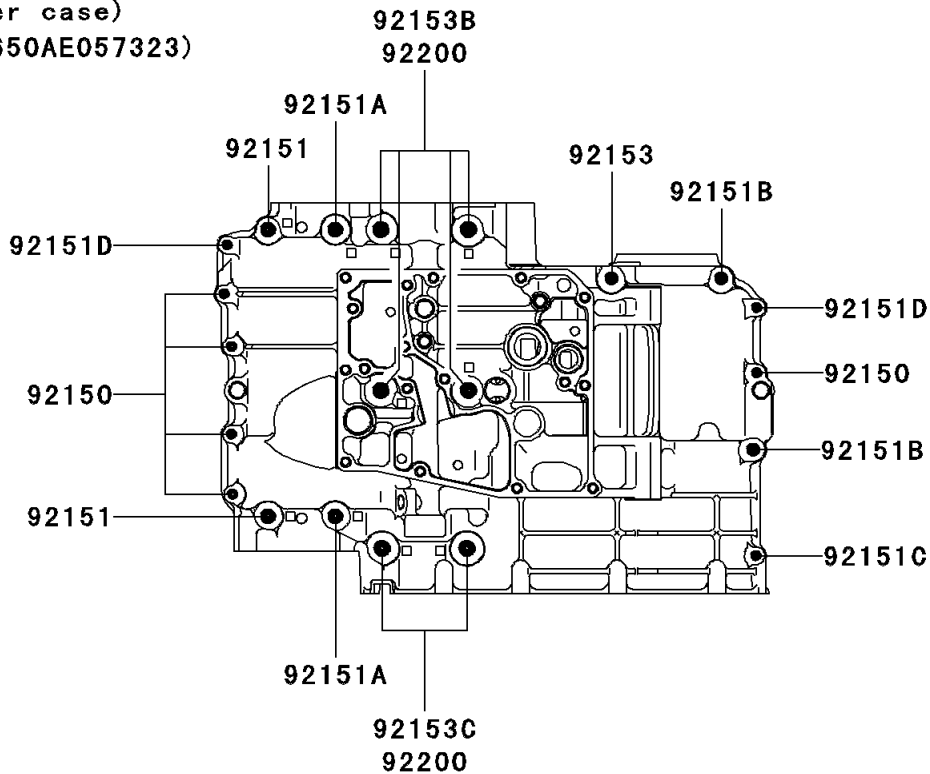

2006 ER-6n (Australian) PARTS DIAGRAM

Crankcase Bolt Pattern

E1412

(Upper case)
(~ER650AE057323)

(Lower case)
(~ER650AE057323)

2006 ER-6n (Australian) PARTS LIST

Crankcase Bolt Pattern

ITEM NAME	PART NUMBER	QUANTITY
BOLT,6X38 (Ref # 92150)	92150-1301	5
BOLT,8X60 (Ref # 92151)	92151-1461	2
BOLT,8X73 (Ref # 92151A)	92151-1462	2
BOLT,8X50 (Ref # 92151B)	92151-1463	2
BOLT,6X32 (Ref # 92151C)	92151-1464	1
BOLT,6X45 (Ref # 92151D)	92151-1465	2
BOLT,FLANGED,8X110 (Ref # 92153)	92153-0959	3
BOLT,FLANGED,8X120 (Ref # 92153A)	92153-0960	1
BOLT,FLANGED,9X113 (Ref # 92153B)	92153-1449	4
BOLT,FLANGED,9X83 (Ref # 92153C)	92153-1450	2
WASHER,9.2X19X23 (Ref # 92200)	92200-0115	6
WASHER,8.5X16X1.2 (Ref # 92200A)	92200-1063	3