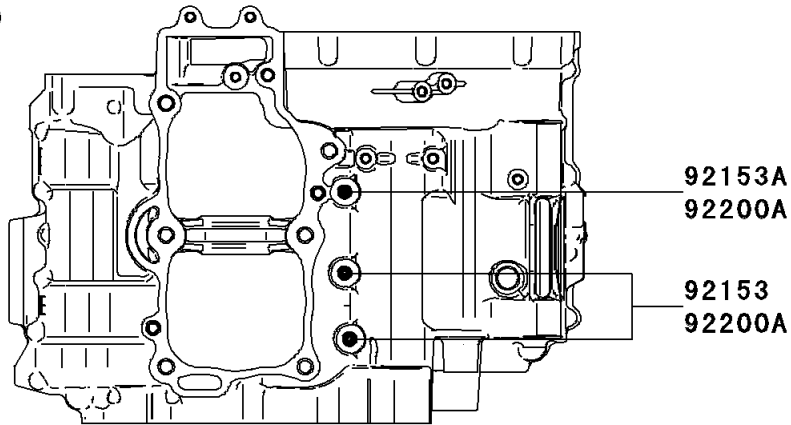

2006 ER-6n (Australian) PARTS DIAGRAM

Crankcase Bolt Pattern

E1412

(Upper case)
(~ER650AE057323)

(Lower case)
(~ER650AE057323)

2006 ER-6n (Australian) PARTS LIST

Crankcase Bolt Pattern

ITEM NAME	PART NUMBER	QUANTITY
BOLT,6X38 (Ref # 92150)	92150-1301	5
BOLT,8X60 (Ref # 92151)	92151-1461	2
BOLT,8X73 (Ref # 92151A)	92151-1462	2
BOLT,8X50 (Ref # 92151B)	92151-1463	2
BOLT,6X32 (Ref # 92151C)	92151-1464	1
BOLT,6X45 (Ref # 92151D)	92151-1465	2
BOLT,FLANGED,8X110 (Ref # 92153)	92153-0959	3
BOLT,FLANGED,8X120 (Ref # 92153A)	92153-0960	1
BOLT,FLANGED,9X113 (Ref # 92153B)	92153-1449	4
BOLT,FLANGED,9X83 (Ref # 92153C)	92153-1450	2
WASHER,9.2X19X23 (Ref # 92200)	92200-0115	6
WASHER,8.5X16X1.2 (Ref # 92200A)	92200-1063	3