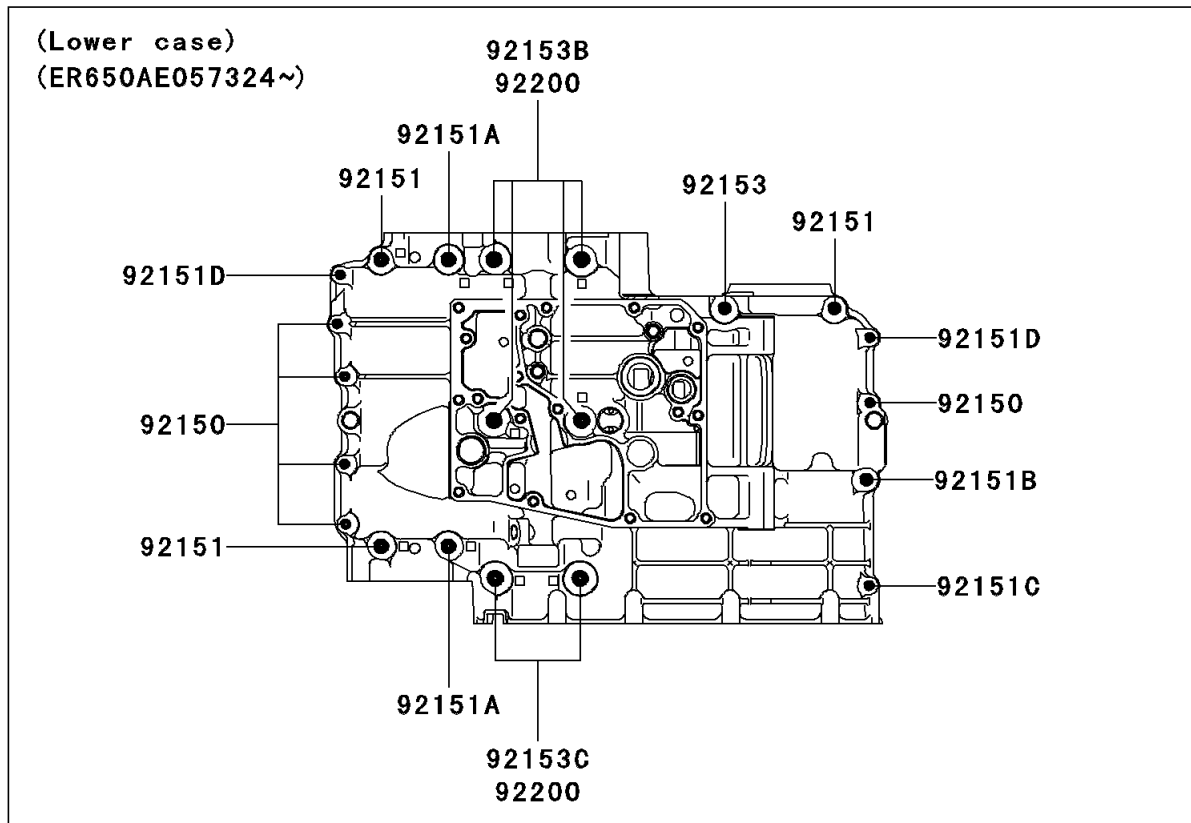

2007 ER-6n (Australian) PARTS DIAGRAM

Crankcase Bolt Pattern

E1412A

2007 ER-6n (Australian) PARTS LIST

Crankcase Bolt Pattern

ITEM NAME	PART NUMBER	QUANTITY
BOLT,6X38 (Ref # 92150)	92150-1301	5
BOLT,8X60 (Ref # 92151)	92151-1461	3
BOLT,8X73 (Ref # 92151A)	92151-1462	2
BOLT,8X50 (Ref # 92151B)	92151-1463	1
BOLT,6X32 (Ref # 92151C)	92151-1464	1
BOLT,6X45 (Ref # 92151D)	92151-1465	2
BOLT,FLANGED,8X110 (Ref # 92153)	92153-0959	3
BOLT,FLANGED,8X120 (Ref # 92153A)	92153-0960	1
BOLT,FLANGED,9X113 (Ref # 92153B)	92153-1449	4
BOLT,FLANGED,9X83 (Ref # 92153C)	92153-1450	2
WASHER,9.2X19X23 (Ref # 92200)	92200-0115	6
WASHER,8.5X16X1.2 (Ref # 92200A)	92200-1063	3