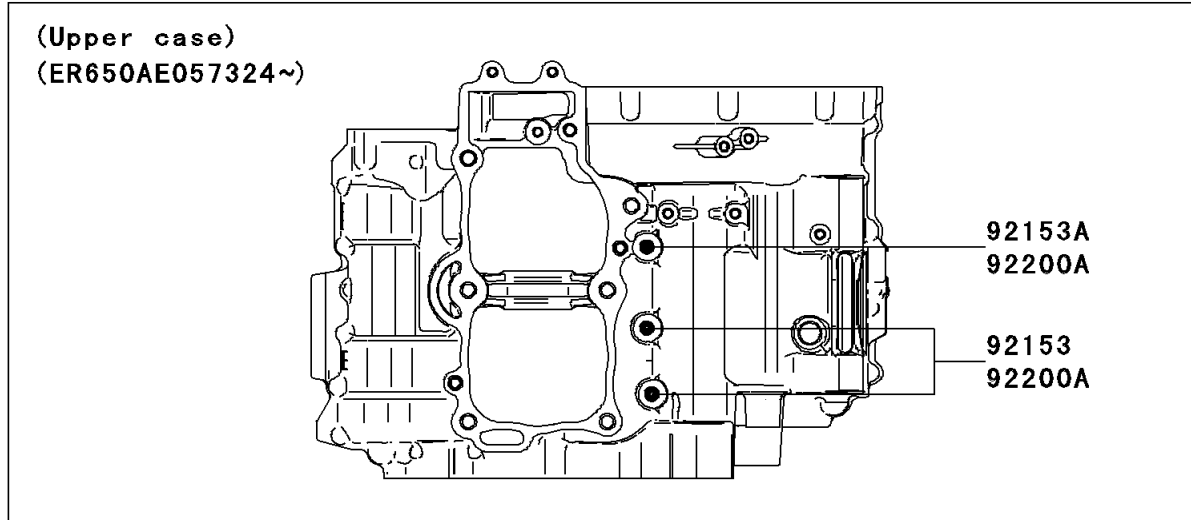

2007 ER-6n (Australian) PARTS DIAGRAM

Crankcase Bolt Pattern

E1412A

2007 ER-6n (Australian) PARTS LIST

Crankcase Bolt Pattern

ITEM NAME	PART NUMBER	QUANTITY
BOLT,6X38 (Ref # 92150)	92150-1301	5
BOLT,8X60 (Ref # 92151)	92151-1461	3
BOLT,8X73 (Ref # 92151A)	92151-1462	2
BOLT,8X50 (Ref # 92151B)	92151-1463	1
BOLT,6X32 (Ref # 92151C)	92151-1464	1
BOLT,6X45 (Ref # 92151D)	92151-1465	2
BOLT,FLANGED,8X110 (Ref # 92153)	92153-0959	3
BOLT,FLANGED,8X120 (Ref # 92153A)	92153-0960	1
BOLT,FLANGED,9X113 (Ref # 92153B)	92153-1449	4
BOLT,FLANGED,9X83 (Ref # 92153C)	92153-1450	2
WASHER,9.2X19X23 (Ref # 92200)	92200-0115	6
WASHER,8.5X16X1.2 (Ref # 92200A)	92200-1063	3