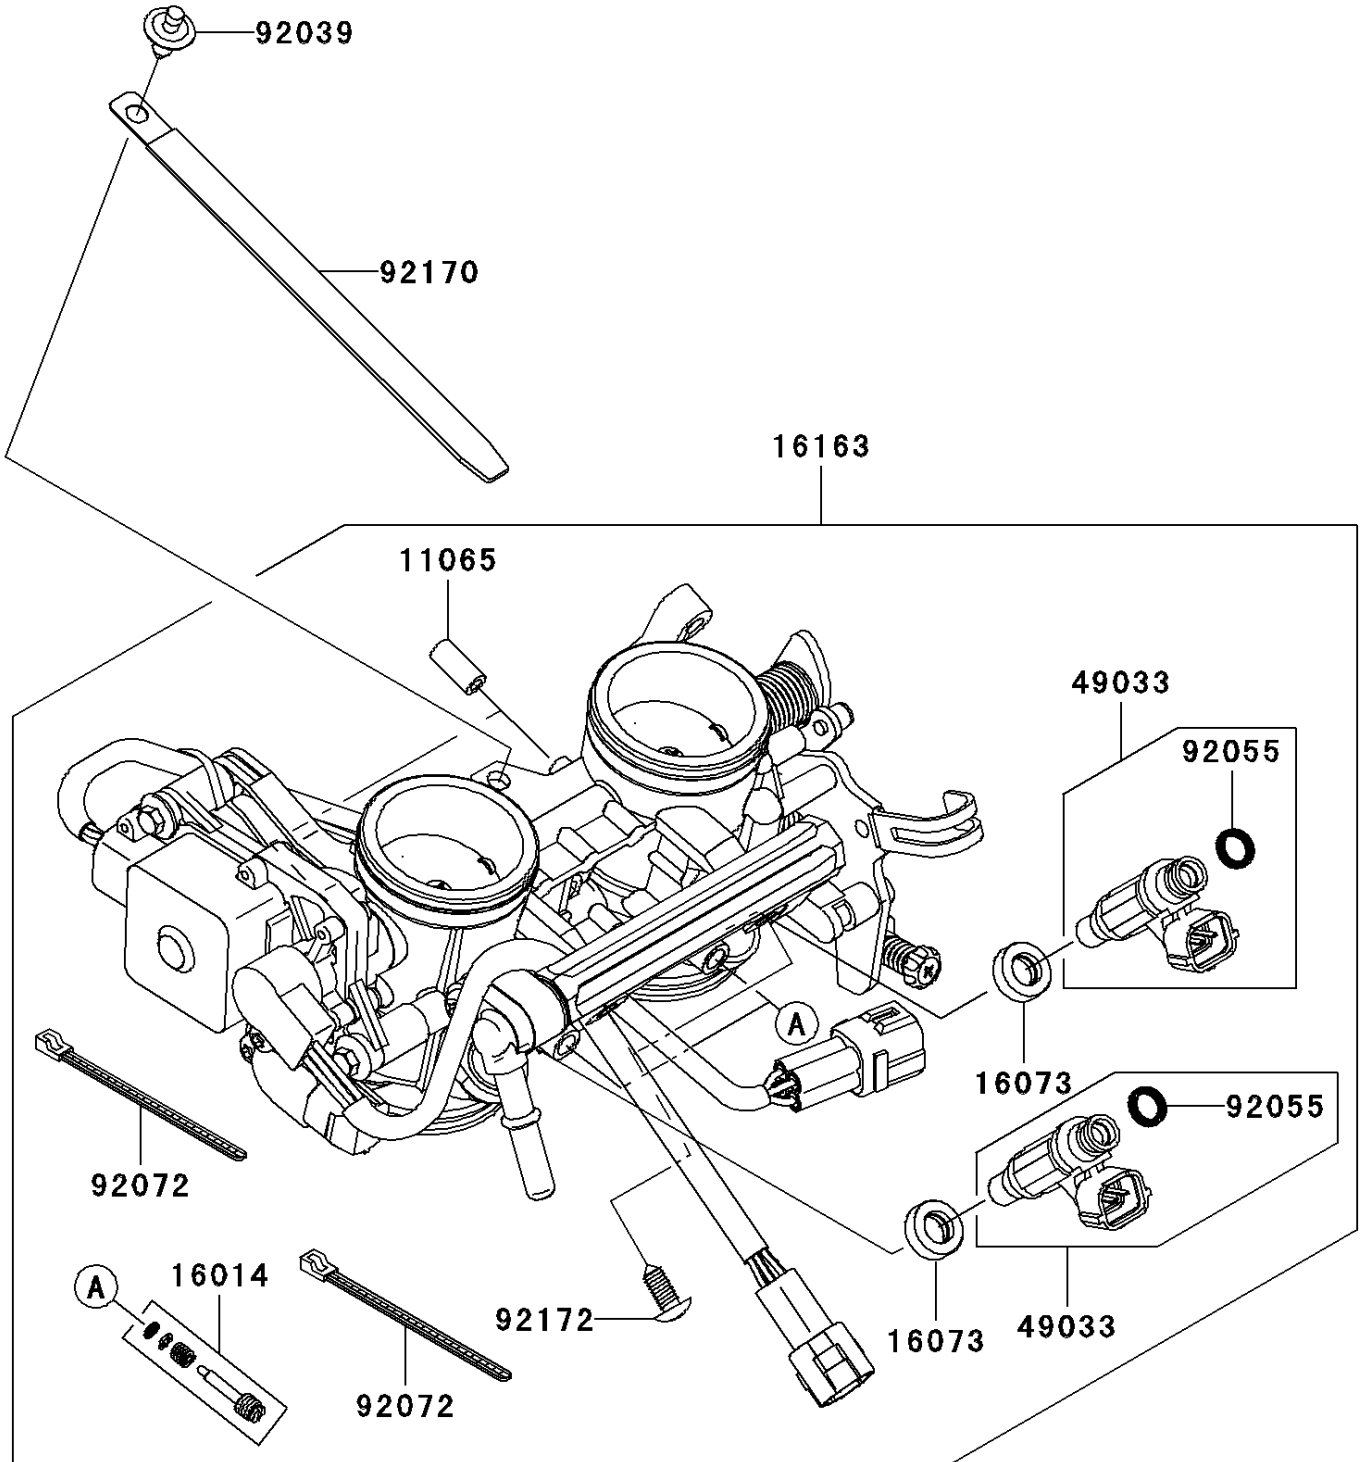

2006 ER-6n (Australian) PARTS DIAGRAM

Throttle

E1510

2006 ER-6n (Australian) PARTS LIST

Throttle

ITEM NAME	PART NUMBER	QUANTITY
CAP (Ref # 11065)	11065-0018	2
SCREW-PILOT AIR (Ref # 16014)	16014-0002	2
INSULATOR (Ref # 16073)	16073-3707	2
THROTTLE-ASSY,TTK38 (Ref # 16163)	16163-0099	1
NOZZLE-INJECTION (Ref # 49033)	49033-0011	2
RIVET (Ref # 92039)	92039-0068	1
RING-O,INJECTION NOZZLE (Ref # 92055)	92055-1622	2
BAND,SUB-HARNESS (Ref # 92072)	92072-0012	2
CLAMP,L=150 (Ref # 92170)	92170-1114	1
SCREW,PIPE INJECTION (Ref # 92172)	92172-0064	2