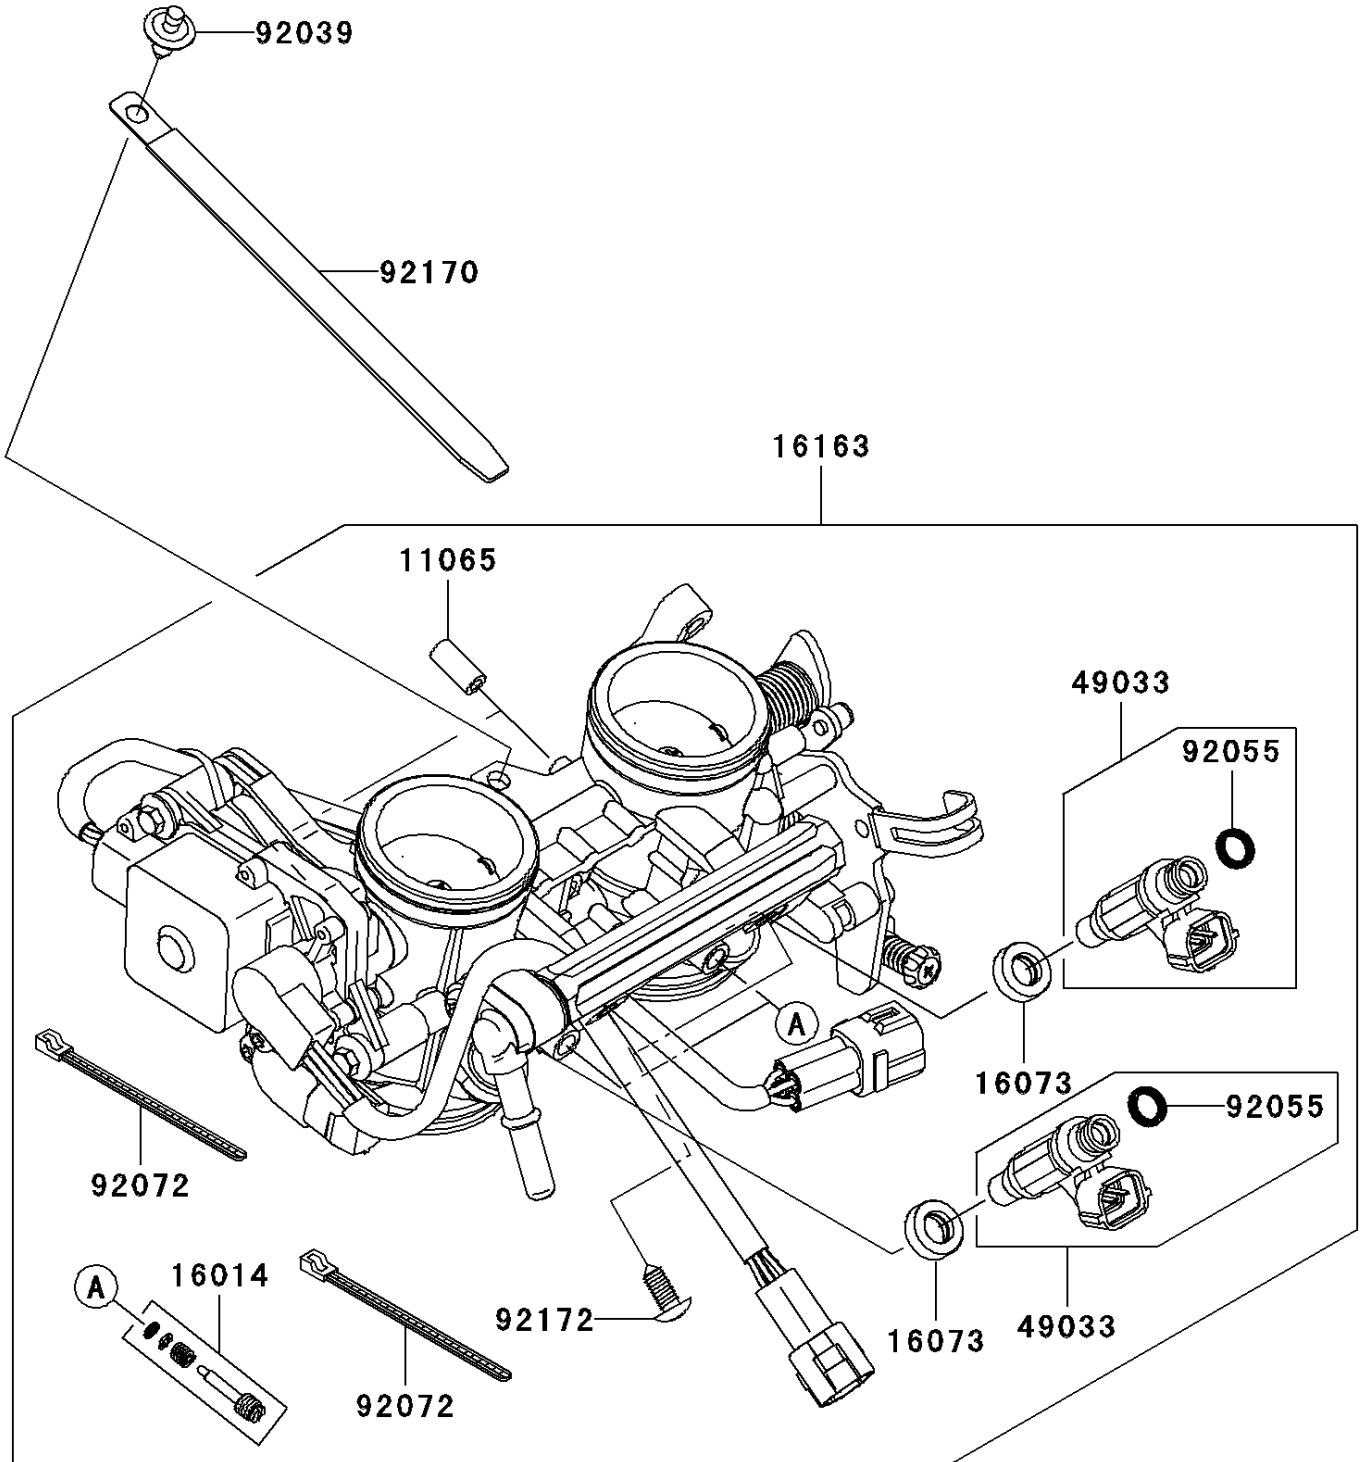

# 2007 ER-6n (Australian) PARTS DIAGRAM

Throttle

E1510

## 2007 ER-6n (Australian) PARTS LIST

### Throttle

ITEM NAME	PART NUMBER	QUANTITY
CAP (Ref # 11065)	11065-0018	2
SCREW-PILOT AIR (Ref # 16014)	16014-0002	2
INSULATOR (Ref # 16073)	16073-3707	2
THROTTLE-ASSY,TTK38 (Ref # 16163)	16163-0099	1
NOZZLE-INJECTION (Ref # 49033)	49033-0011	2
RIVET (Ref # 92039)	92039-0068	1
RING-O,INJECTION NOZZLE (Ref # 92055)	92055-1622	2
BAND,SUB-HARNESS (Ref # 92072)	92072-0012	2
CLAMP,L=150 (Ref # 92170)	92170-1114	1
SCREW,PIPE INJECTION (Ref # 92172)	92172-0064	2