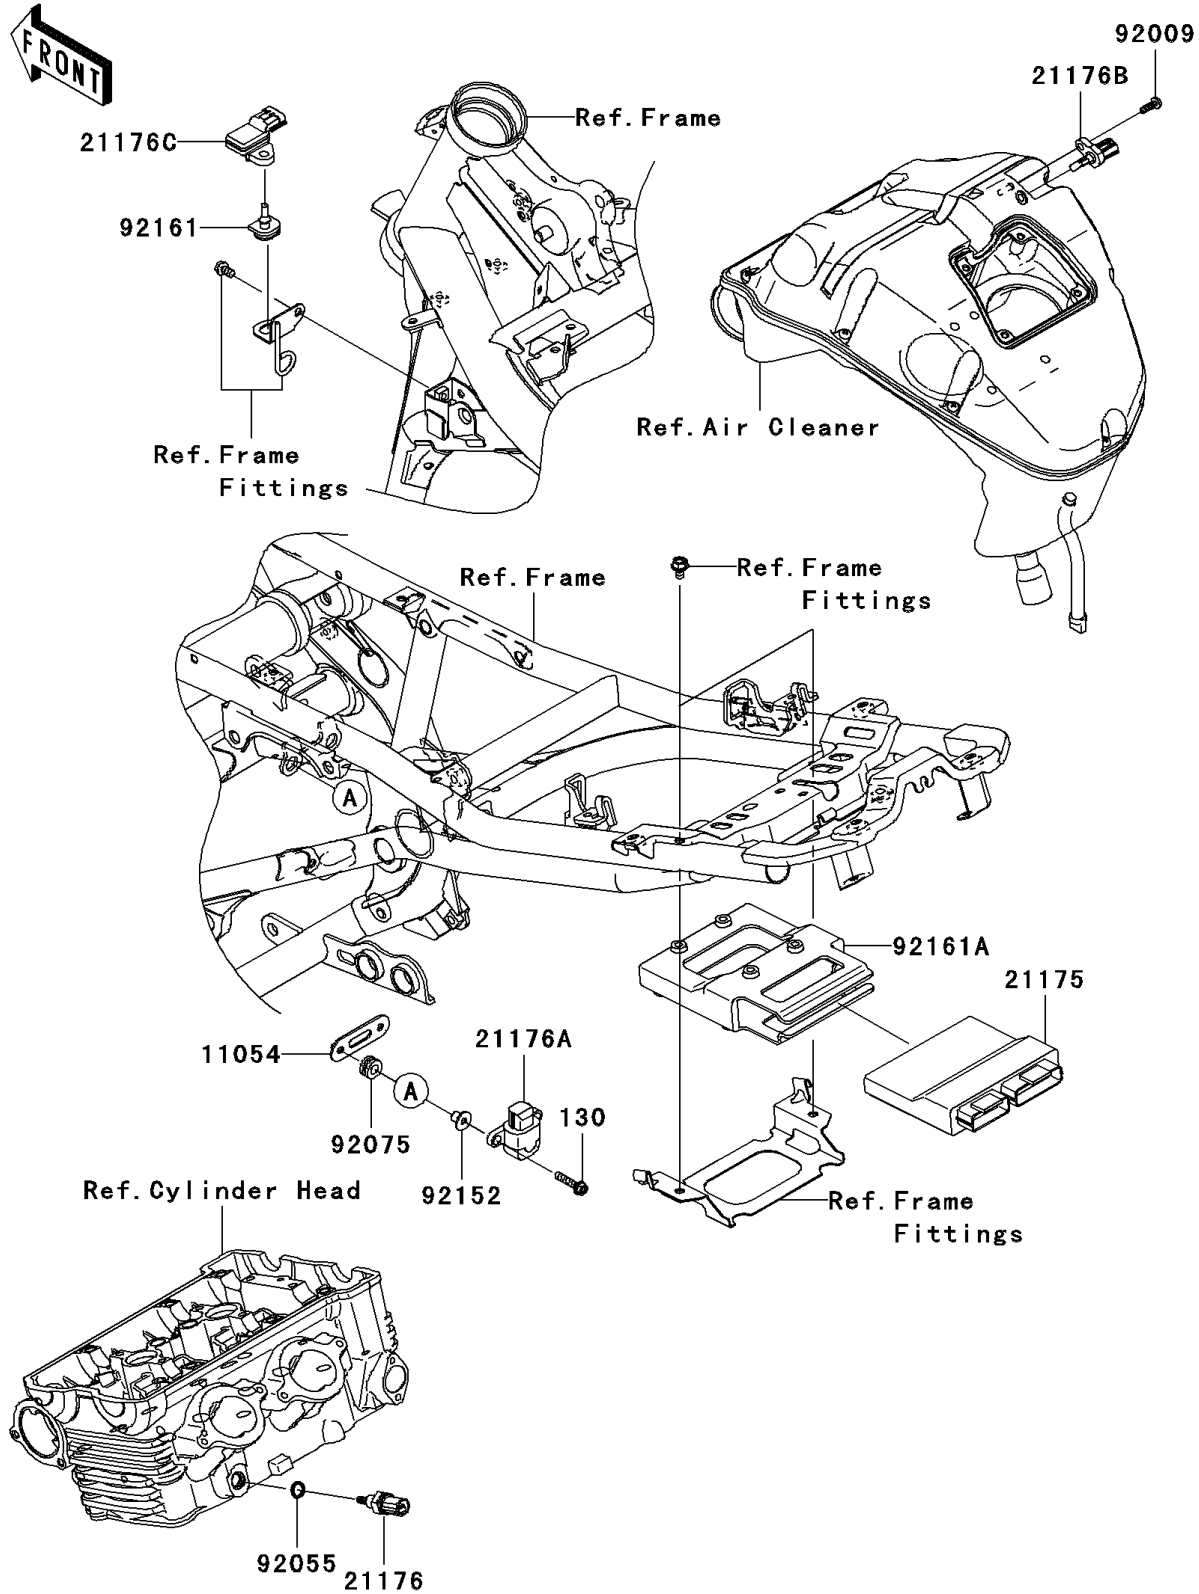

2006 ER-6n (Australian) PARTS DIAGRAM

Fuel Injection

E1530

2006 ER-6n (Australian) PARTS LIST

Fuel Injection

ITEM NAME	PART NUMBER	QUANTITY
BOLT-FLANGED,5X25 (Ref # 130)	130BB0525	2
BRACKET (Ref # 11054)	11054-0133	1
CONTROL UNIT-ELECTRONIC (Ref # 21175)	21175-0081	1
SENSOR,WATER TEMP (Ref # 21176)	21176-0009	1
SENSOR,VEHICLE-DOWN (Ref # 21176A)	21176-0026	1
SENSOR,AIR TEMPERATURE (Ref # 21176B)	21176-0048	1
SENSOR,PRESSURE (Ref # 21176C)	21176-0058	1
SCREW,TAPPING,5X16 (Ref # 92009)	92009-1984	1
RING-O,9.5X1.9 (Ref # 92055)	92055-0016	1
DAMPER (Ref # 92075)	92075-1912	2
COLLAR (Ref # 92152)	92152-0134	2
DAMPER (Ref # 92161)	92161-0041	1
DAMPER (Ref # 92161A)	92161-0179	1