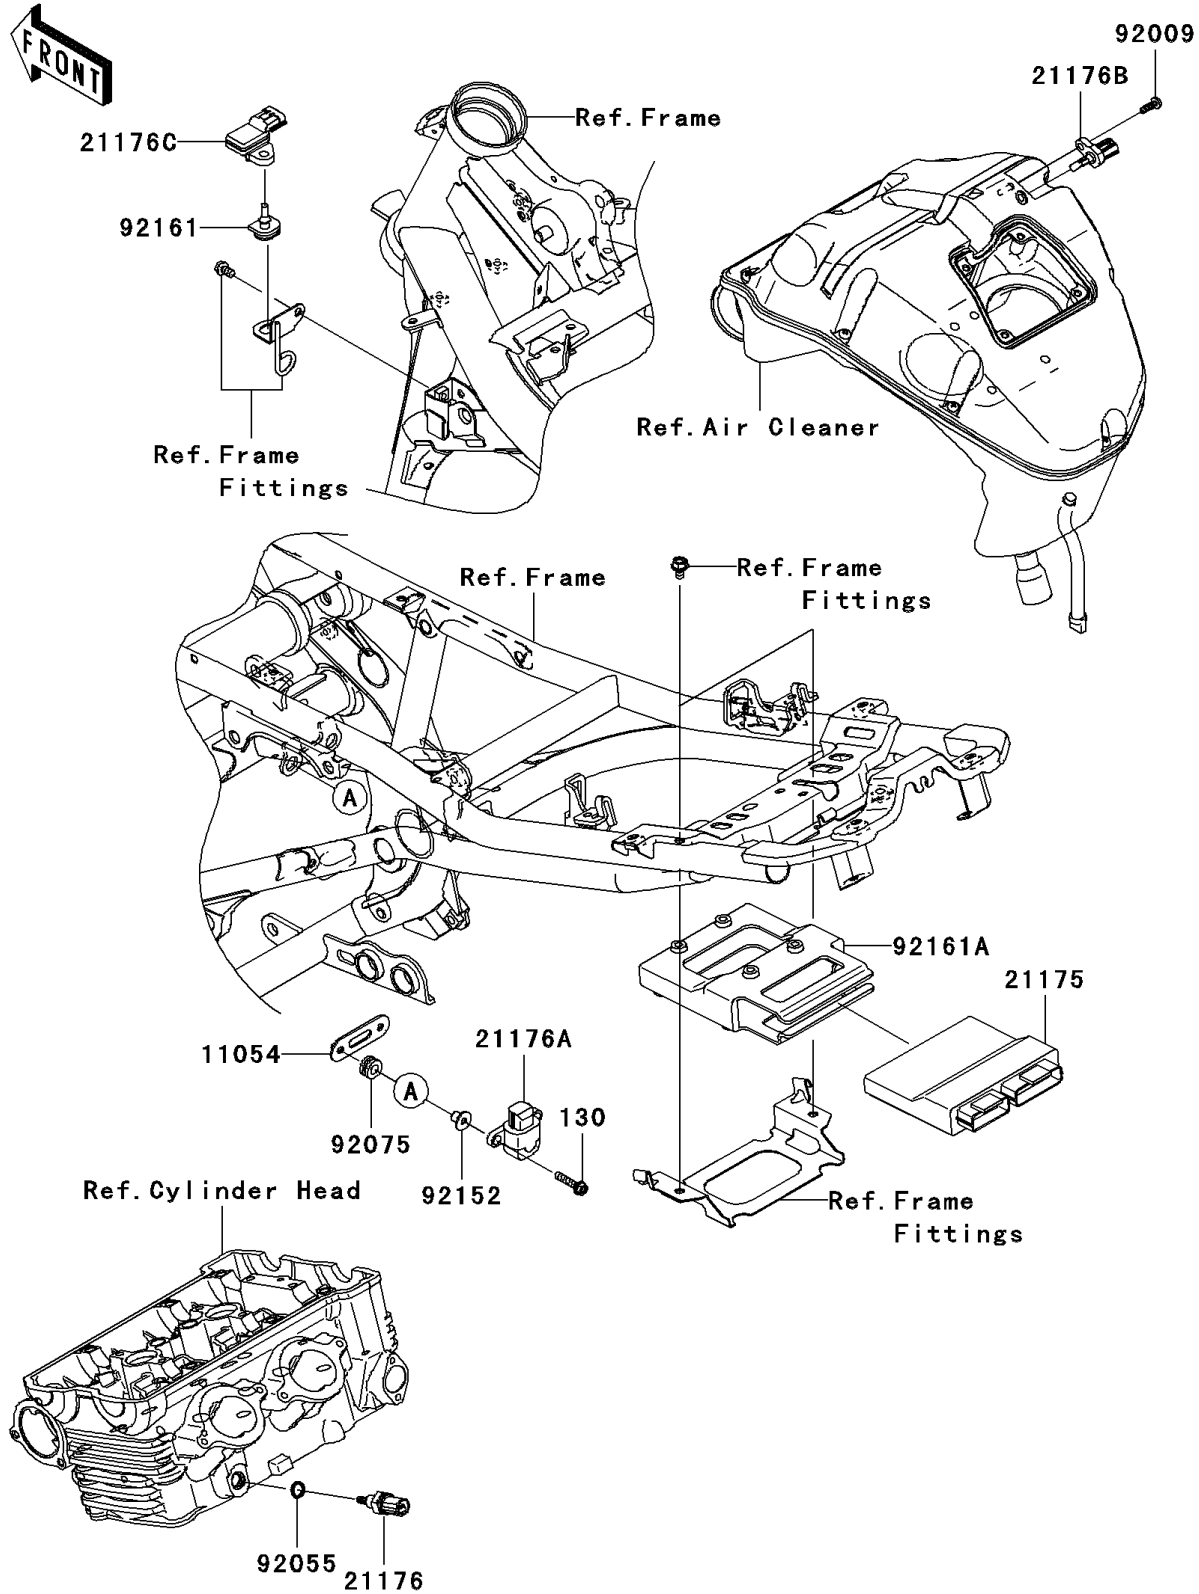

2007 ER-6n (Australian) PARTS DIAGRAM

Fuel Injection

E1530

2007 ER-6n (Australian) PARTS LIST

Fuel Injection

ITEM NAME	PART NUMBER	QUANTITY
BOLT-FLANGED,5X25 (Ref # 130)	130BB0525	2
BRACKET (Ref # 11054)	11054-0133	1
CONTROL UNIT-ELECTRONIC (Ref # 21175)	21175-0081	1
SENSOR,WATER TEMP (Ref # 21176)	21176-0009	1
SENSOR,VEHICLE-DOWN (Ref # 21176A)	21176-0026	1
SENSOR,AIR TEMPERATURE (Ref # 21176B)	21176-0048	1
SENSOR,PRESSURE (Ref # 21176C)	21176-0058	1
SCREW,TAPPING,5X16 (Ref # 92009)	92009-1984	1
RING-O,9.5X1.9 (Ref # 92055)	92055-0016	1
DAMPER (Ref # 92075)	92075-1912	2
COLLAR (Ref # 92152)	92152-0134	2
DAMPER (Ref # 92161)	92161-0041	1
DAMPER (Ref # 92161A)	92161-0179	1