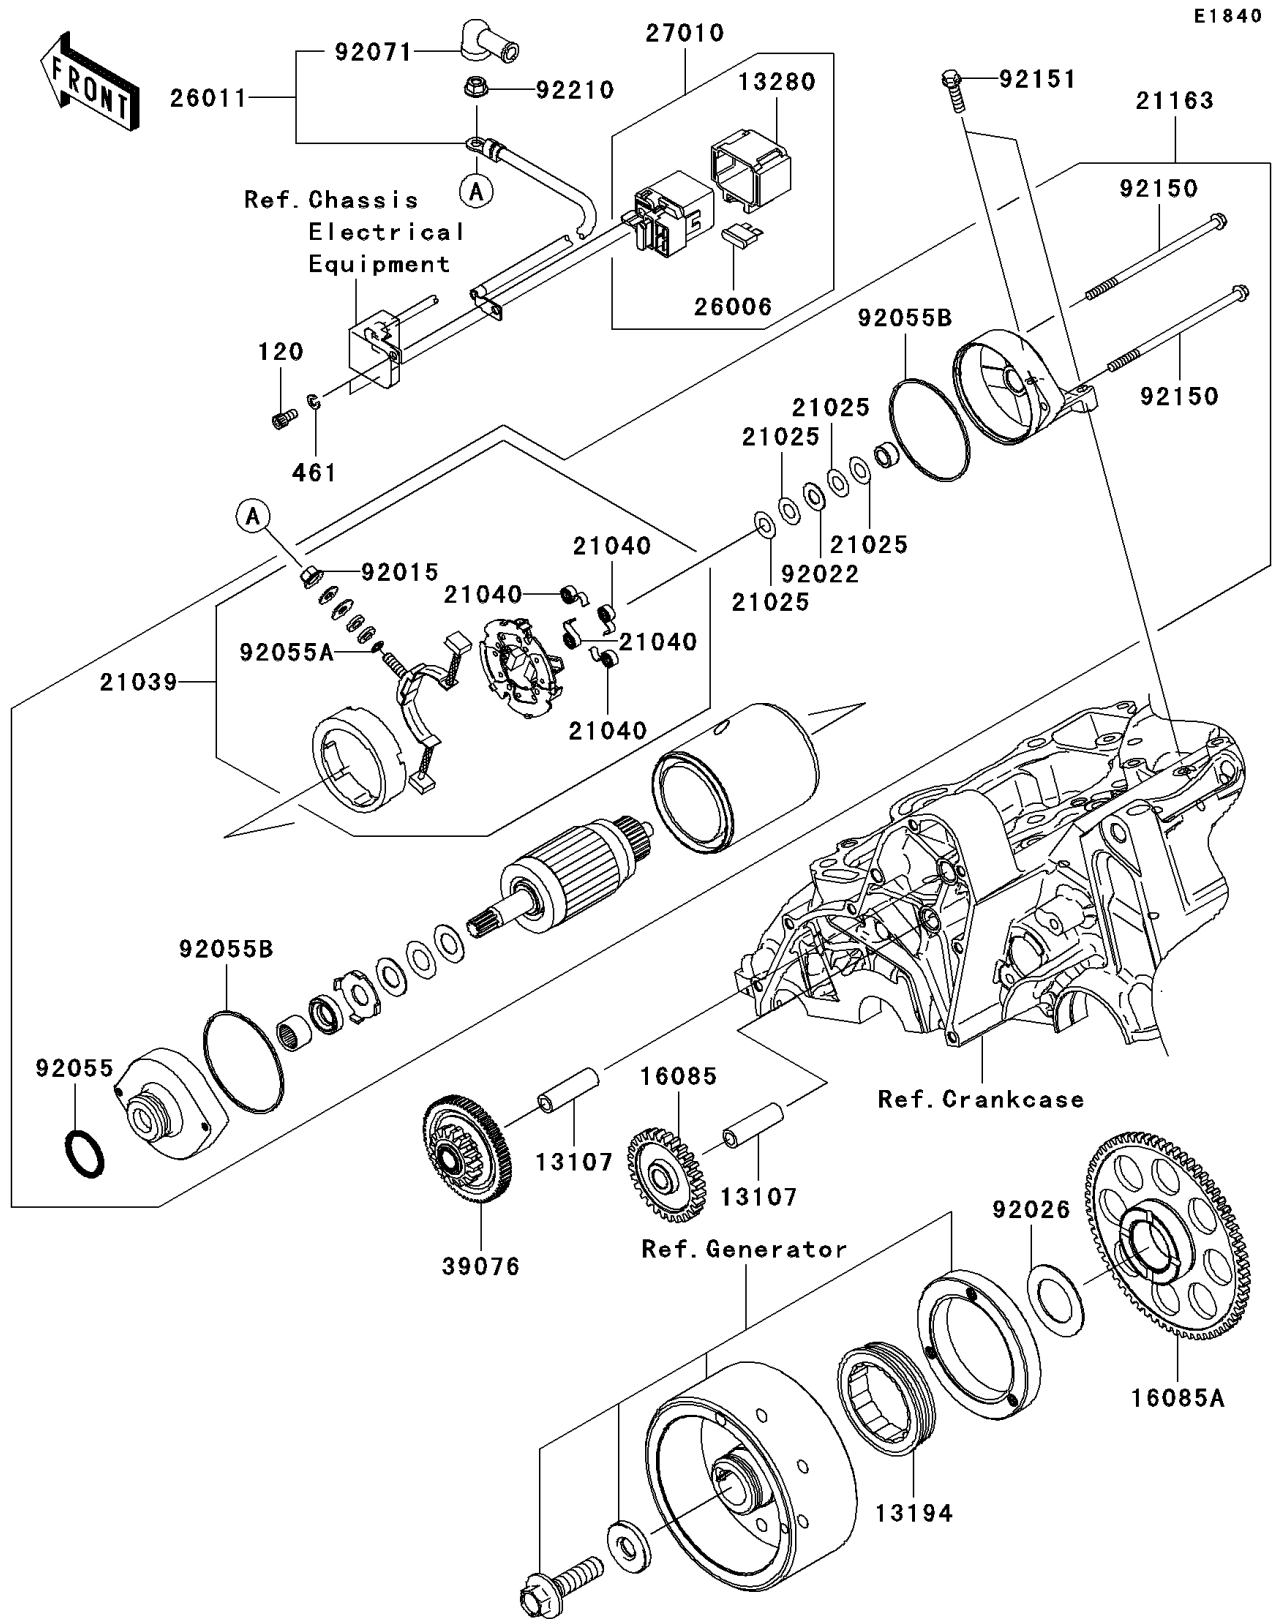

2006 ER-6n (Australian) PARTS DIAGRAM

Starter Motor(-ER650AE046804)

2006 ER-6n (Australian) PARTS LIST

Starter Motor(-ER650AE046804)

ITEM NAME	PART NUMBER	QUANTITY
BOLT-SOCKET,5X10 (Ref # 120)	120CB0510	2
WASHER-SPRING,5MM,BLACK (Ref # 461)	461K0500	2
SHAFT,IDLE GEAR (Ref # 13107)	13107-1106	2
CLUTCH-ONEWAY (Ref # 13194)	13194-1083	1
HOLDER (Ref # 13280)	13280-1263	1
GEAR,IDLE,28T (Ref # 16085)	16085-0074	1
GEAR,67T (Ref # 16085A)	16085-0076	1
WASHER,9.1X18X0.2 (Ref # 21025)	21025-011	AR
BRUSH,CARBON (Ref # 21039)	21039-1060	1
SPRING-BRUSH (Ref # 21040)	21040-1055	4
STARTER-ELECTRIC (Ref # 21163)	21163-0027	1
FUSE,30A-G (Ref # 26006)	26006-1006	1
WIRE-LEAD (Ref # 26011)	26011-0083	1
SWITCH,MAGNETIC (Ref # 27010)	27010-1446	1
LIMITER,16T&66T (Ref # 39076)	39076-0006	1
NUT,STARTER MOTOR (Ref # 92015)	92015-1476	1
WASHER,9.1X18X0.8 (Ref # 92022)	92022-1132	1
SPACER,29.1X47.5X1.2 (Ref # 92026)	92026-087	1
RING-O (Ref # 92055)	92055-1276	1
RING-O,4.5X2.0 (Ref # 92055A)	92055-1370	1
RING-O,STARTER MOTOR (Ref # 92055B)	92055-1381	2
GROMMET (Ref # 92071)	92071-0024	1
BOLT,5X110 (Ref # 92150)	92150-1143	2
BOLT,6X22 (Ref # 92151)	92151-1937	2
NUT,6MM (Ref # 92210)	92210-0188	1