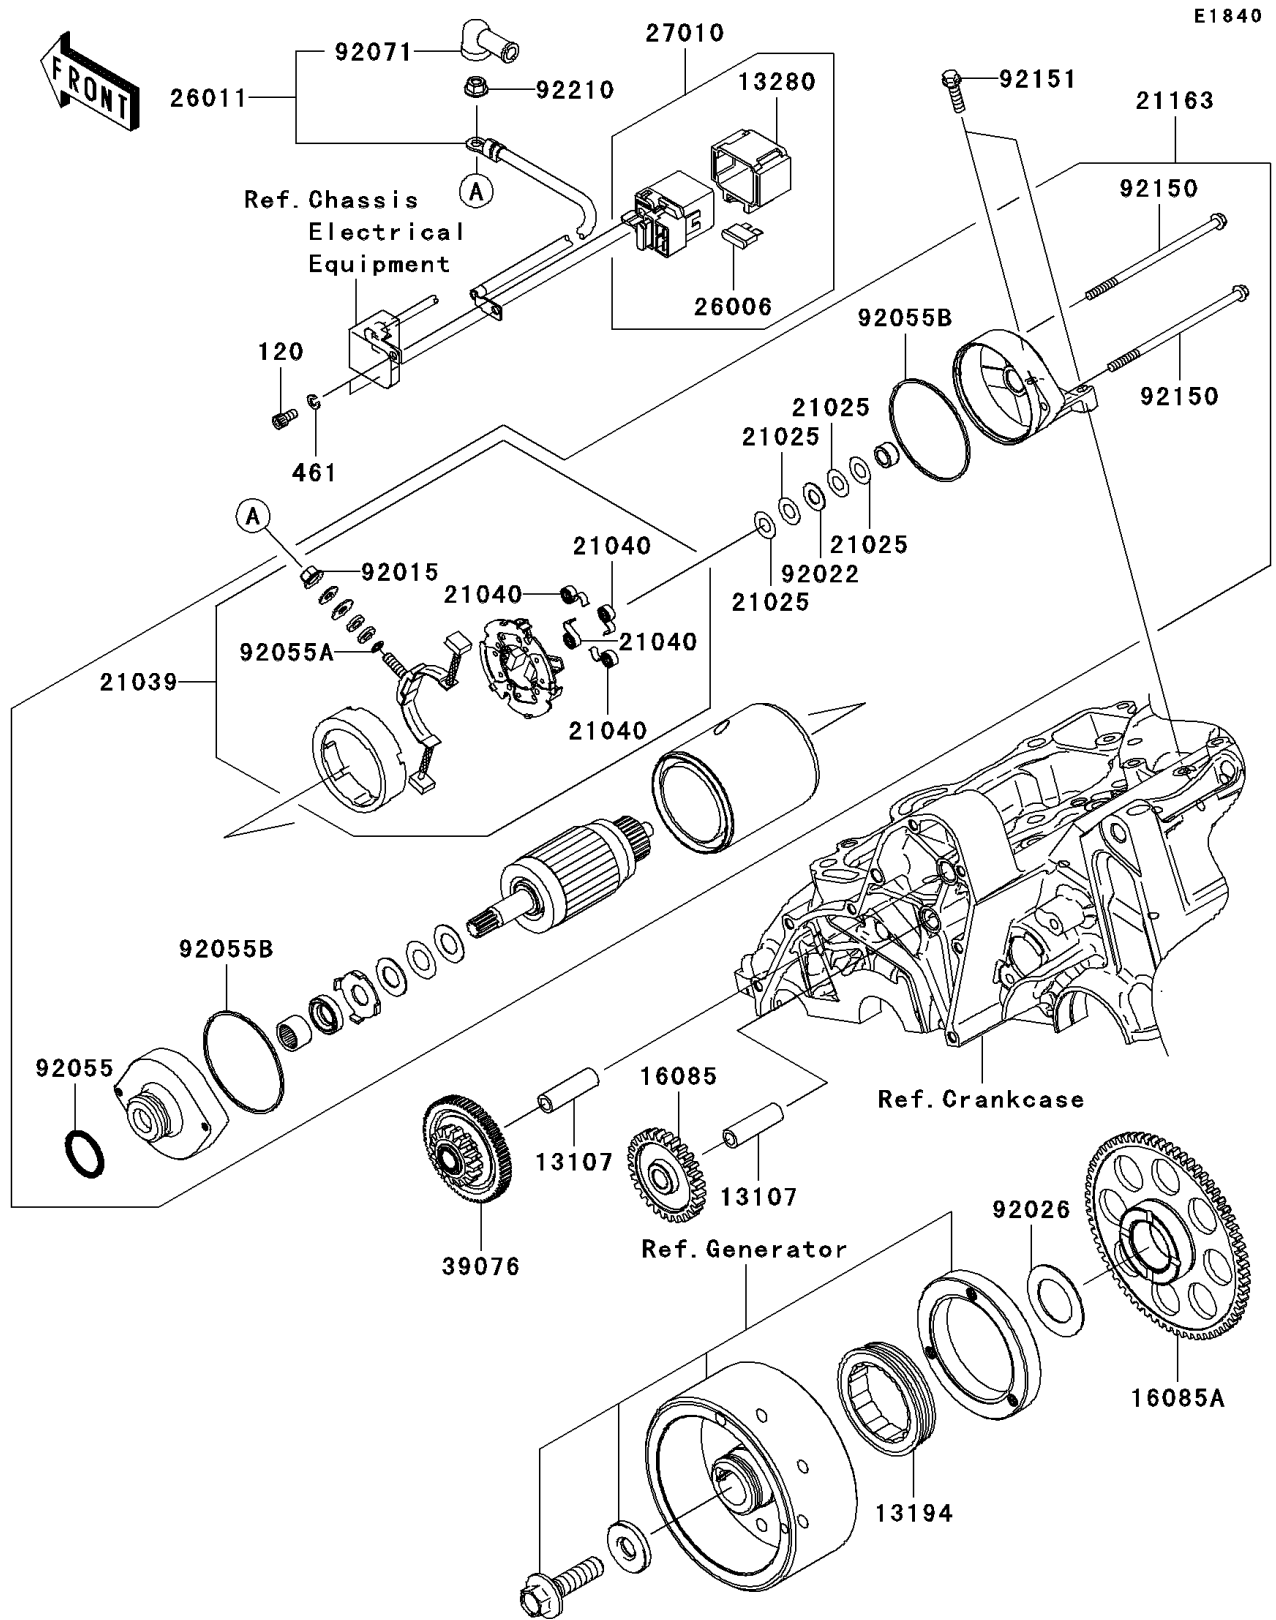

# 2007 ER-6n (Australian) PARTS DIAGRAM

Starter Motor(-ER650AE046804)

## 2007 ER-6n (Australian) PARTS LIST

Starter Motor(-ER650AE046804)

ITEM NAME	PART NUMBER	QUANTITY
BOLT-SOCKET,5X10 (Ref # 120)	120CB0510	2
WASHER-SPRING,5MM,BLACK (Ref # 461)	461K0500	2
SHAFT,IDLE GEAR (Ref # 13107)	13107-1106	2
CLUTCH-ONEWAY (Ref # 13194)	13194-1083	1
HOLDER (Ref # 13280)	13280-1263	1
GEAR,IDLE,28T (Ref # 16085)	16085-0074	1
GEAR,67T (Ref # 16085A)	16085-0076	1
WASHER,9.1X18X0.2 (Ref # 21025)	21025-011	AR
BRUSH,CARBON (Ref # 21039)	21039-1060	1
SPRING-BRUSH (Ref # 21040)	21040-1055	4
STARTER-ELECTRIC (Ref # 21163)	21163-0027	1
FUSE,30A-G (Ref # 26006)	26006-1006	1
WIRE-LEAD (Ref # 26011)	26011-0083	1
SWITCH,MAGNETIC (Ref # 27010)	27010-1446	1
LIMITER,16T&66T (Ref # 39076)	39076-0006	1
NUT,STARTER MOTOR (Ref # 92015)	92015-1476	1
WASHER,9.1X18X0.8 (Ref # 92022)	92022-1132	1
SPACER,29.1X47.5X1.2 (Ref # 92026)	92026-087	1
RING-O (Ref # 92055)	92055-1276	1
RING-O,4.5X2.0 (Ref # 92055A)	92055-1370	1
RING-O,STARTER MOTOR (Ref # 92055B)	92055-1381	2
GROMMET (Ref # 92071)	92071-0024	1
BOLT,5X110 (Ref # 92150)	92150-1143	2
BOLT,6X22 (Ref # 92151)	92151-1937	2
NUT,6MM (Ref # 92210)	92210-0188	1