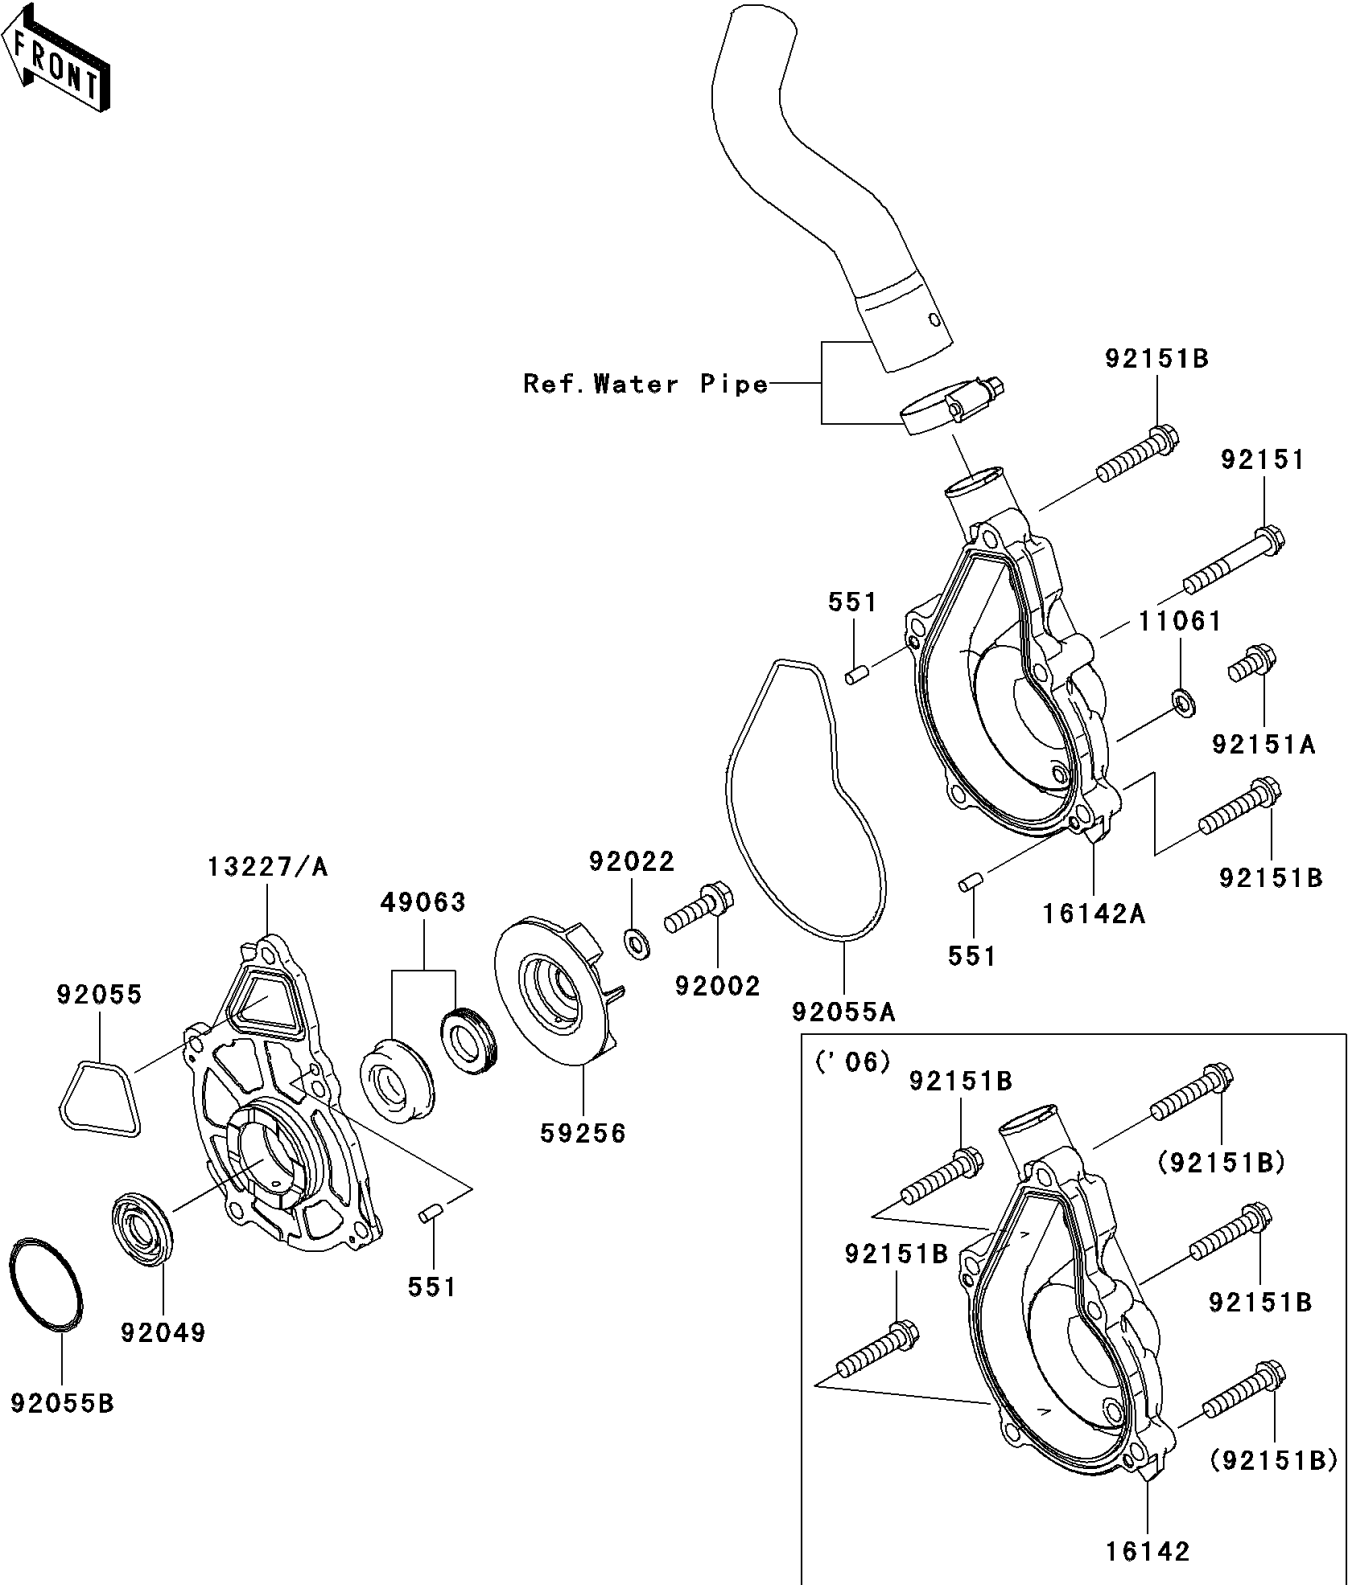

2007 ER-6n (Australian) PARTS DIAGRAM

Water Pump

E3031

2007 ER-6n (Australian) PARTS LIST

Water Pump

ITEM NAME	PART NUMBER	QUANTITY
PIN-DOWEL,4X8 (Ref # 551)	551A0408	3
GASKET (Ref # 11061)	11061-0107	1
HOUSING (Ref # 13227A)	13227-0012	1
COVER-PUMP (Ref # 16142A)	16142-0047	1
SEAL-MECHANICAL,WATER (Ref # 49063)	49063-1055	1
IMPELLER (Ref # 59256)	59256-0007	1
BOLT,6X22 (Ref # 92002)	92002-1154	1
WASHER,6.1X12X1 (Ref # 92022)	92022-077	1
SEAL-OIL,SC12 28.555 (Ref # 92049)	92049-1259	1
RING-O,CASE-HOUSING (Ref # 92055)	92055-0082	1
RING-O,HOUSING-PUMP COVER (Ref # 92055A)	92055-0083	1
RING-O,33.2MM (Ref # 92055B)	92055-1155	1
BOLT,6X40 (Ref # 92151)	92151-1131	3
BOLT,6X12 (Ref # 92151A)	92151-1133	1
BOLT,6X30 (Ref # 92151B)	92151-1134	2