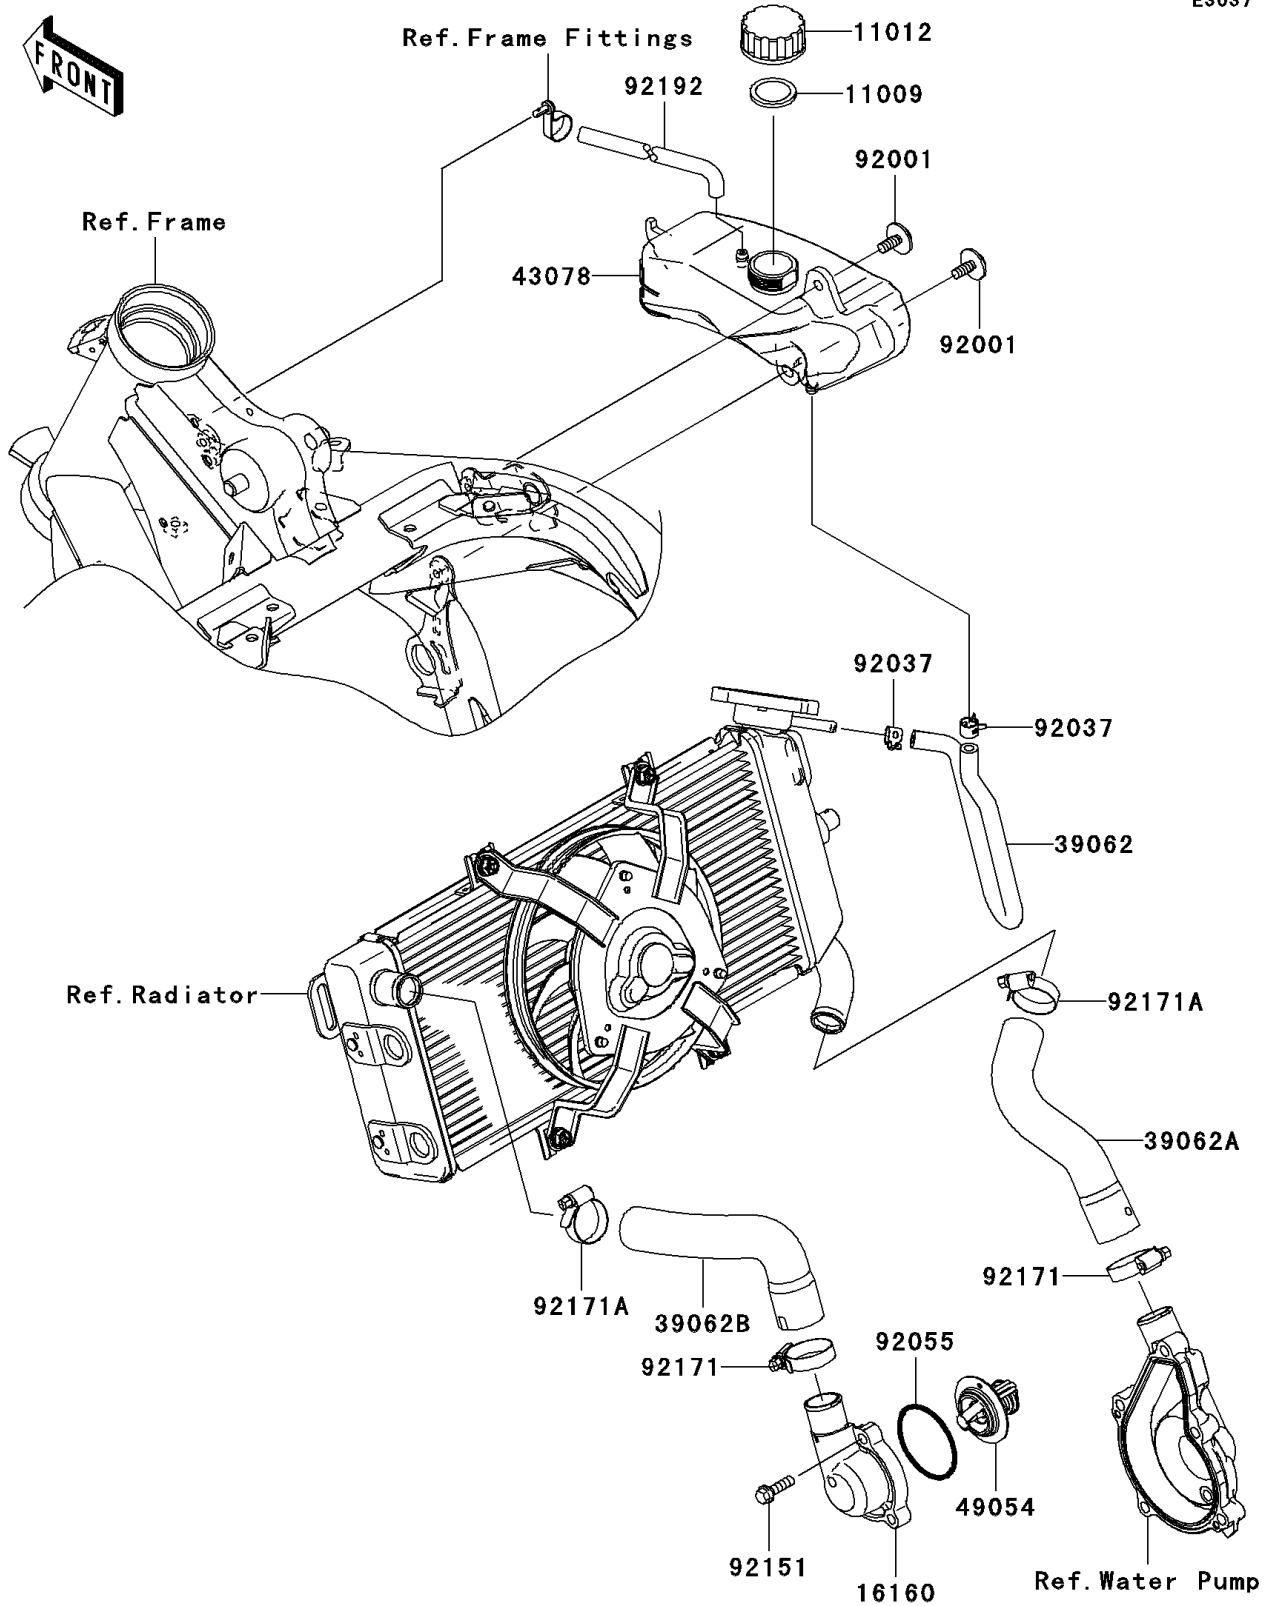

2006 ER-6n (Australian) PARTS DIAGRAM

Water Pipe

E3037

2006 ER-6n (Australian) PARTS LIST

Water Pipe

ITEM NAME	PART NUMBER	QUANTITY
GASKET,RESERVOIR TANK CAP (Ref # 11009)	11009-1145	1
CAP (Ref # 11012)	11012-1084	1
BODY,THERMOSTAT (Ref # 16160)	16160-0084	1
HOSE-COOLING,RAD-RESERVOIR (Ref # 39062)	39062-0094	1
HOSE-COOLING,W.PUMP-RAD (Ref # 39062A)	39062-0096	1
HOSE-COOLING,THERMO-RAD (Ref # 39062B)	39062-0135	1
RESERVOIR (Ref # 43078)	43078-0025	1
THERMOSTAT (Ref # 49054)	49054-0001	1
BOLT,6X16 (Ref # 92001)	92001-1950	2
CLAMP,TUBE (Ref # 92037)	92037-1505	2
RING-O,44.7X2.4 (Ref # 92055)	92055-1279	1
BOLT,FLANGED-SMALL,6X20 (Ref # 92151)	92151-1252	3
CLAMP (Ref # 92171)	92171-0261	2
CLAMP (Ref # 92171A)	92171-0337	2
TUBE,BREATHER (Ref # 92192)	92192-0307	1