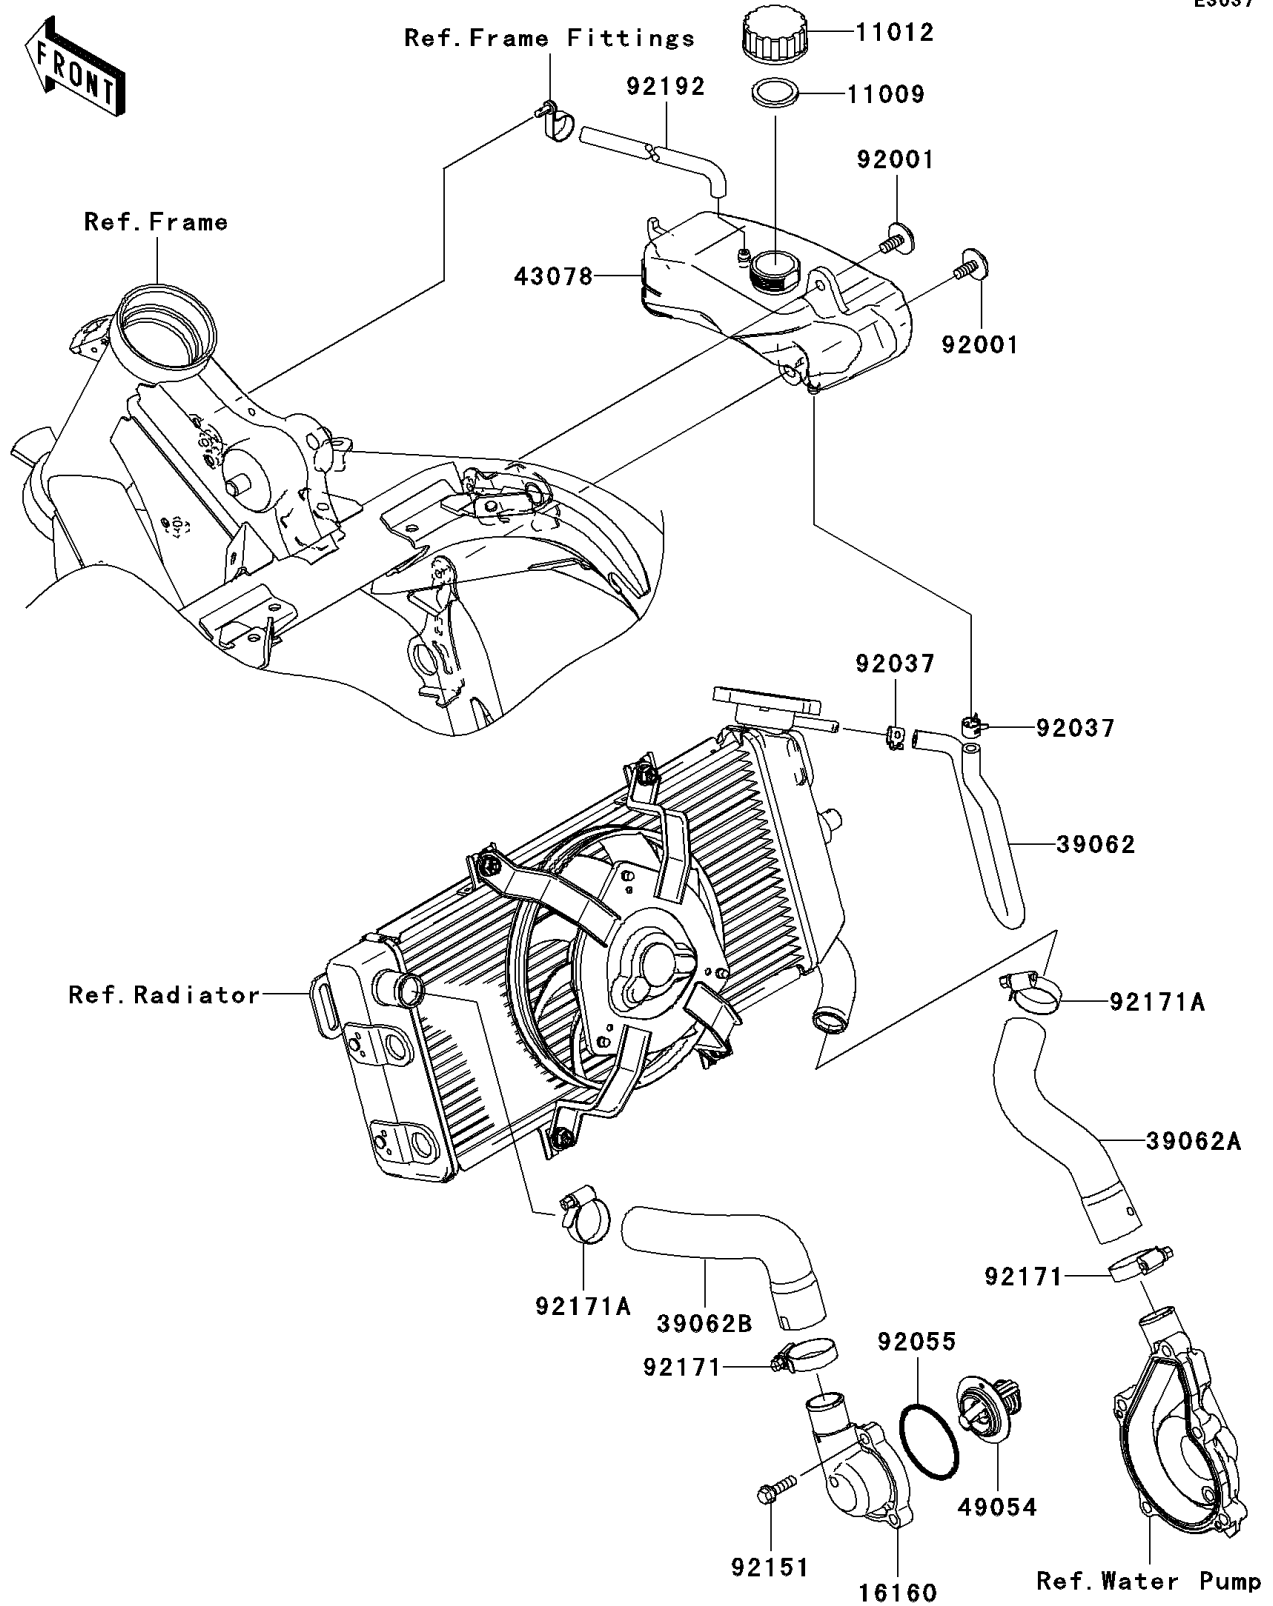

2008 ER-6n (Australian) PARTS DIAGRAM

Water Pipe

E3037

2008 ER-6n (Australian) PARTS LIST

Water Pipe

ITEM NAME	PART NUMBER	QUANTITY
GASKET,RESERVOIR TANK CAP (Ref # 11009)	11009-1145	1
CAP (Ref # 11012)	11012-1084	1
BODY,THERMOSTAT (Ref # 16160)	16160-0084	1
HOSE-COOLING,RAD-RESERVOIR (Ref # 39062)	39062-0094	1
HOSE-COOLING,W.PUMP-RAD (Ref # 39062A)	39062-0096	1
HOSE-COOLING,THERMO-RAD (Ref # 39062B)	39062-0135	1
RESERVOIR (Ref # 43078)	43078-0025	1
THERMOSTAT (Ref # 49054)	49054-0001	1
BOLT,6X16 (Ref # 92001)	92001-1950	2
CLAMP,TUBE (Ref # 92037)	92037-1505	2
RING-O,44.7X2.4 (Ref # 92055)	92055-1279	1
BOLT,FLANGED-SMALL,6X20 (Ref # 92151)	92151-1252	3
CLAMP (Ref # 92171)	92171-0261	2
CLAMP (Ref # 92171A)	92171-0337	2
TUBE,BREATHER (Ref # 92192)	92192-0307	1