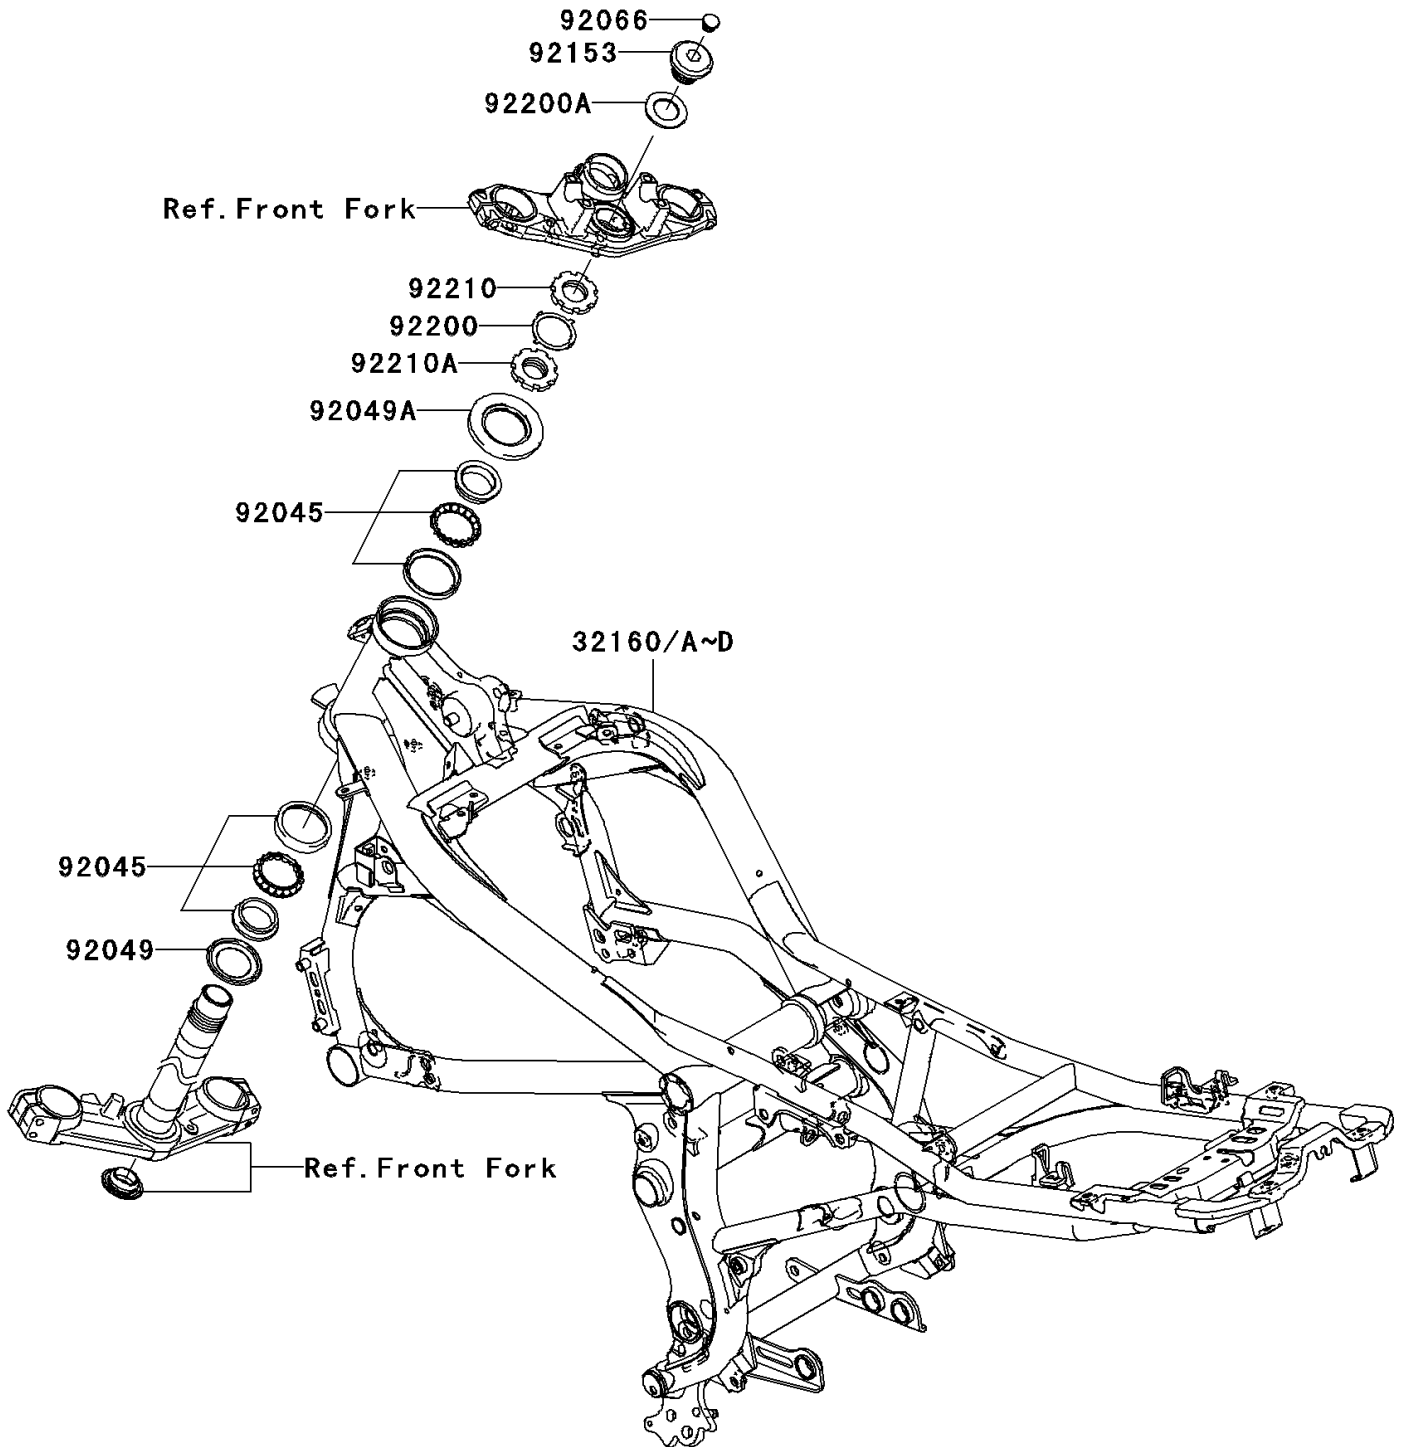

2008 ER-6n (Australian) PARTS DIAGRAM

Frame

F2120

2008 ER-6n (Australian) PARTS LIST

Frame

ITEM NAME	PART NUMBER	QUANTITY
FRAME-COMP,BLACK (Ref # 32160C)	32160-0268-18R	1
FRAME-COMP,P.SILVER (Ref # 32160D)	32160-0268-458	1
BEARING-BALL,SF07A17PX1V1 (Ref # 92045)	92045-1384	2
SEAL-OIL,DS35X55X4 (Ref # 92049)	92049-0022	1
SEAL-OIL,MX043N2 (Ref # 92049A)	92049-1483	1
PLUG (Ref # 92066)	92066-0071	1
BOLT,26MM (Ref # 92153)	92153-0474	1
WASHER (Ref # 92200)	92200-0036	1
WASHER,27X42X2.3 (Ref # 92200A)	92200-0081	1
NUT,STEERING STEM 35MM (Ref # 92210)	92210-0062	1
NUT,STEERING STEM,35MM (Ref # 92210A)	92210-0077	1