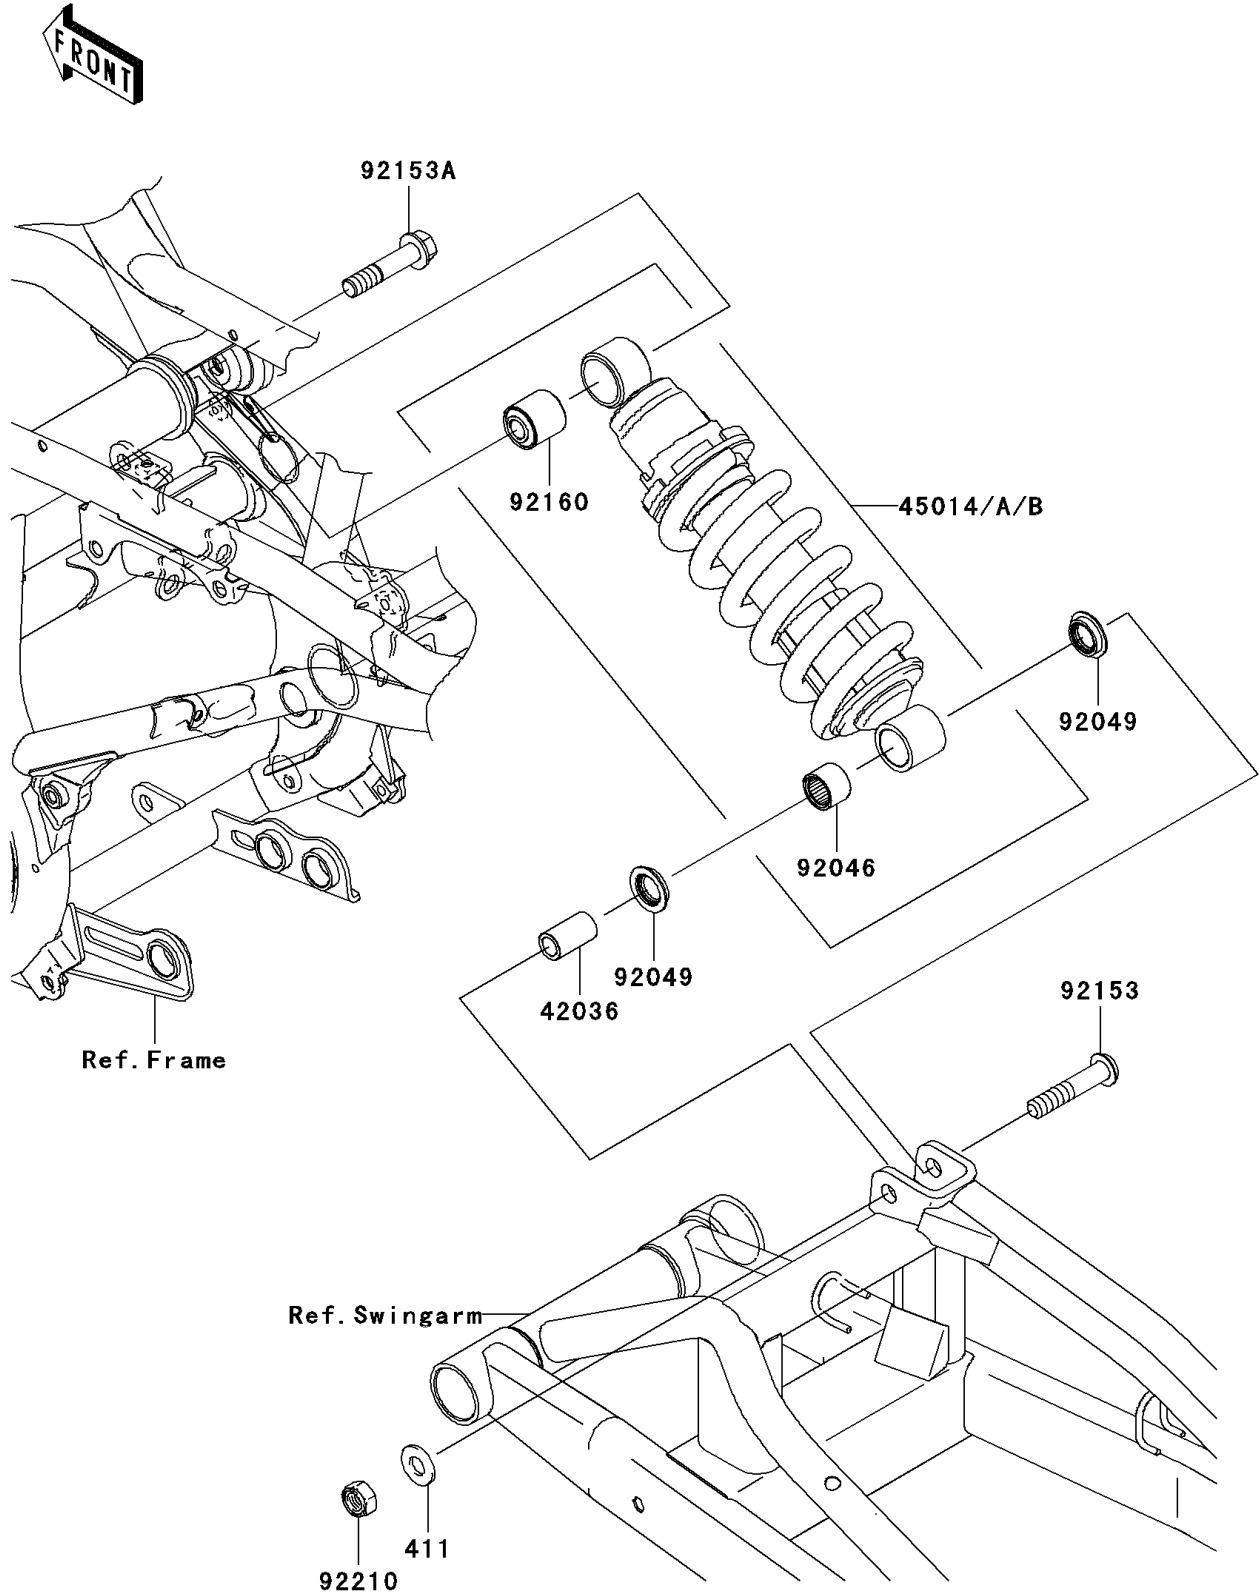

2007 ER-6n (Australian) PARTS DIAGRAM

Suspension/Shock Absorber

F2151

2007 ER-6n (Australian) PARTS LIST

Suspension/Shock Absorber

ITEM NAME	PART NUMBER	QUANTITY
WASHER-PLAIN,12MM (Ref # 411)	411AA1200	1
SLEEVE,12.1X18X32 (Ref # 42036)	42036-0024	1
SHOCKABSORBER,P.SILVER (Ref # 45014)	45014-0140-458	1
SHOCKABSORBER,P.RED (Ref # 45014B)	45014-0140-796	1
BEARING-NEEDLE,SFYZM182417 (Ref # 92046)	92046-1272	1
SEAL-OIL,KCR MF018N1 (Ref # 92049)	92049-1493	2
BOLT,SOCKET,12X60 (Ref # 92153)	92153-1484	1
BOLT,FLANGED,12X55 (Ref # 92153A)	92153-1766	1
DAMPER,SHOCKABSORBER (Ref # 92160)	92160-1161	1
NUT,LOCK,12MM (Ref # 92210)	92210-0300	1