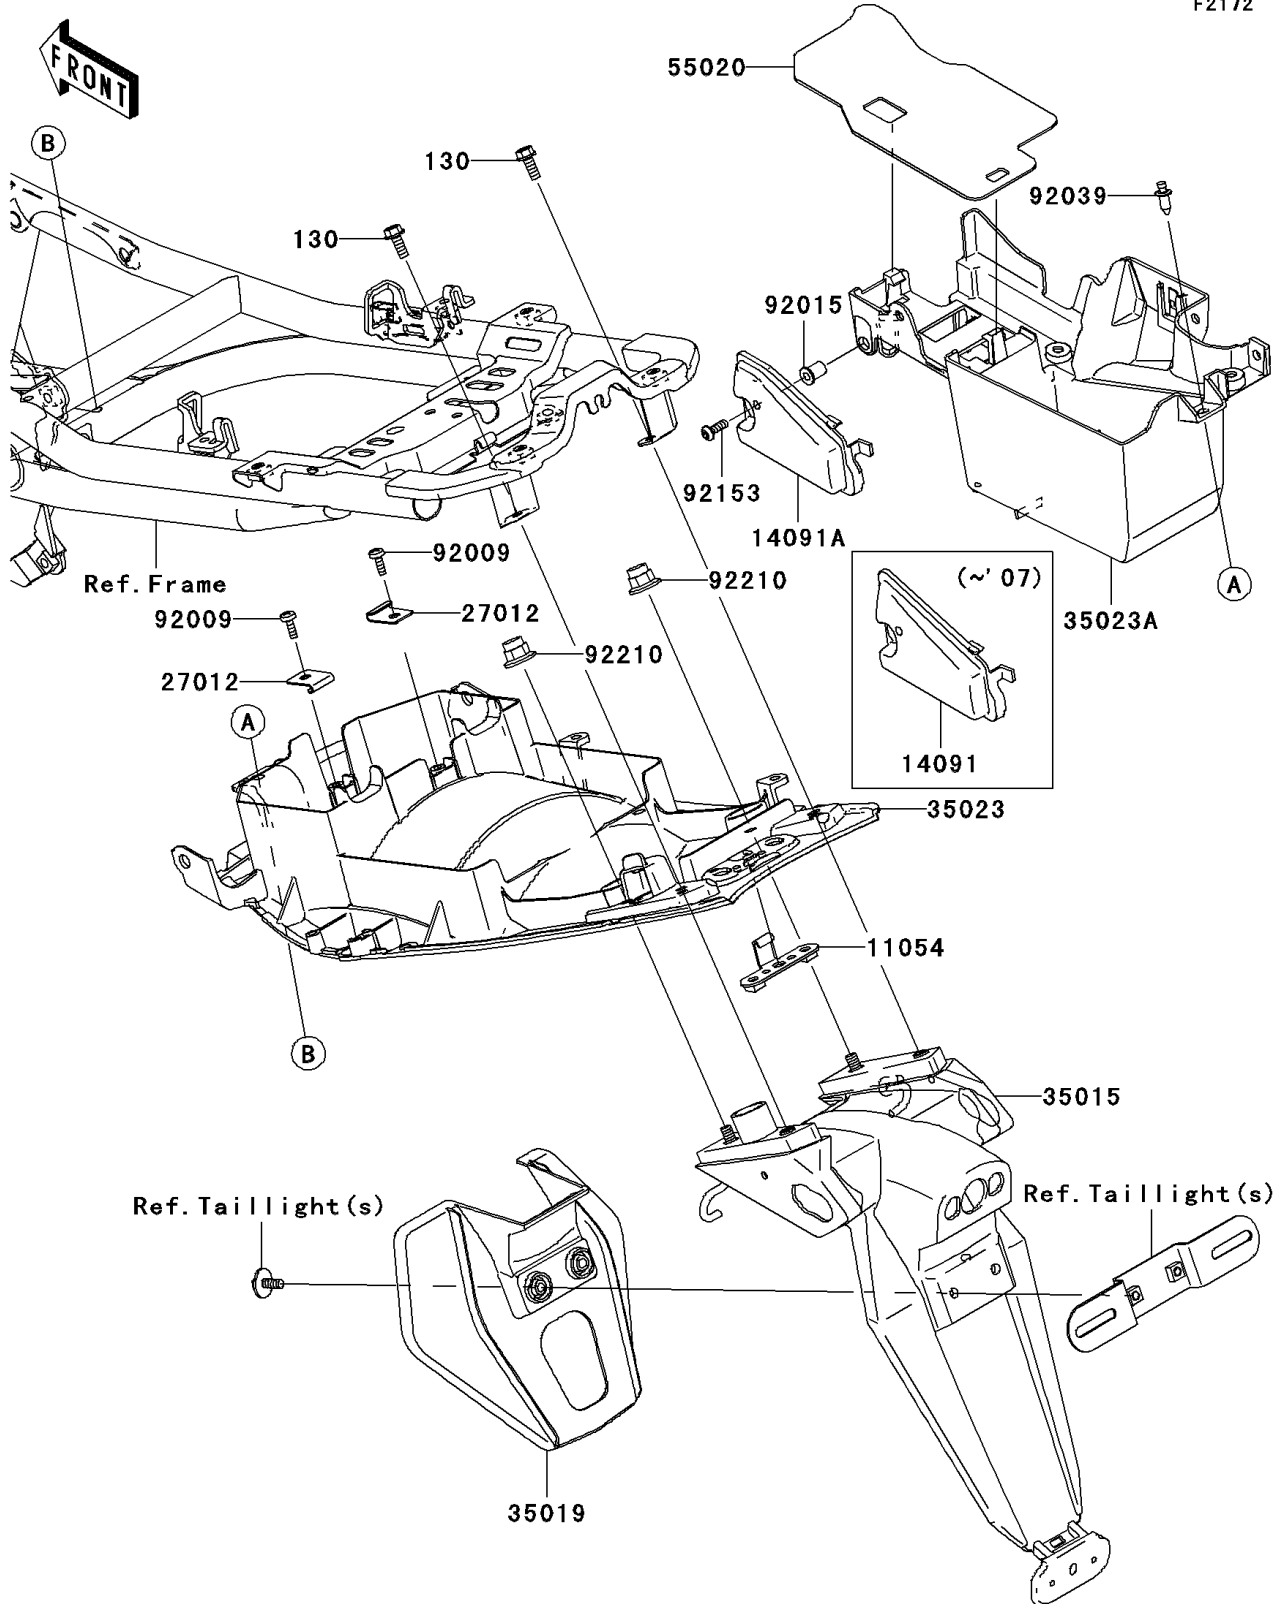

2006 ER-6n (Australian) PARTS DIAGRAM

Rear Fender(s)

F2172

2006 ER-6n (Australian) PARTS LIST

Rear Fender(s)

ITEM NAME	PART NUMBER	QUANTITY
BOLT-FLANGED,6X18 (Ref # 130)	130BB0618	2
BRACKET,TAIL LAMP (Ref # 11054)	11054-0253	1
COVER,SWITCH MAINTENANCE (Ref # 14091)	14091-0488	1
HOOK,BATTERY CASE (Ref # 27012)	27012-1316	2
FLAP-COMP (Ref # 35015)	35015-0005	1
FLAP (Ref # 35019)	35019-0042	1
FENDER-REAR,RR (Ref # 35023)	35023-0076	1
FENDER-REAR,FR (Ref # 35023A)	35023-0077	1
GUARD,HEAT (Ref # 55020)	55020-0220	1
SCREW,6X14 (Ref # 92009)	92009-3845	2
NUT,WELL,5MM (Ref # 92015)	92015-1757	1
RIVET (Ref # 92039)	92039-1283	1
BOLT,SOCKET,5X16 (Ref # 92153)	92153-1244	1
NUT,CAP,6MM (Ref # 92210)	92210-0170	2