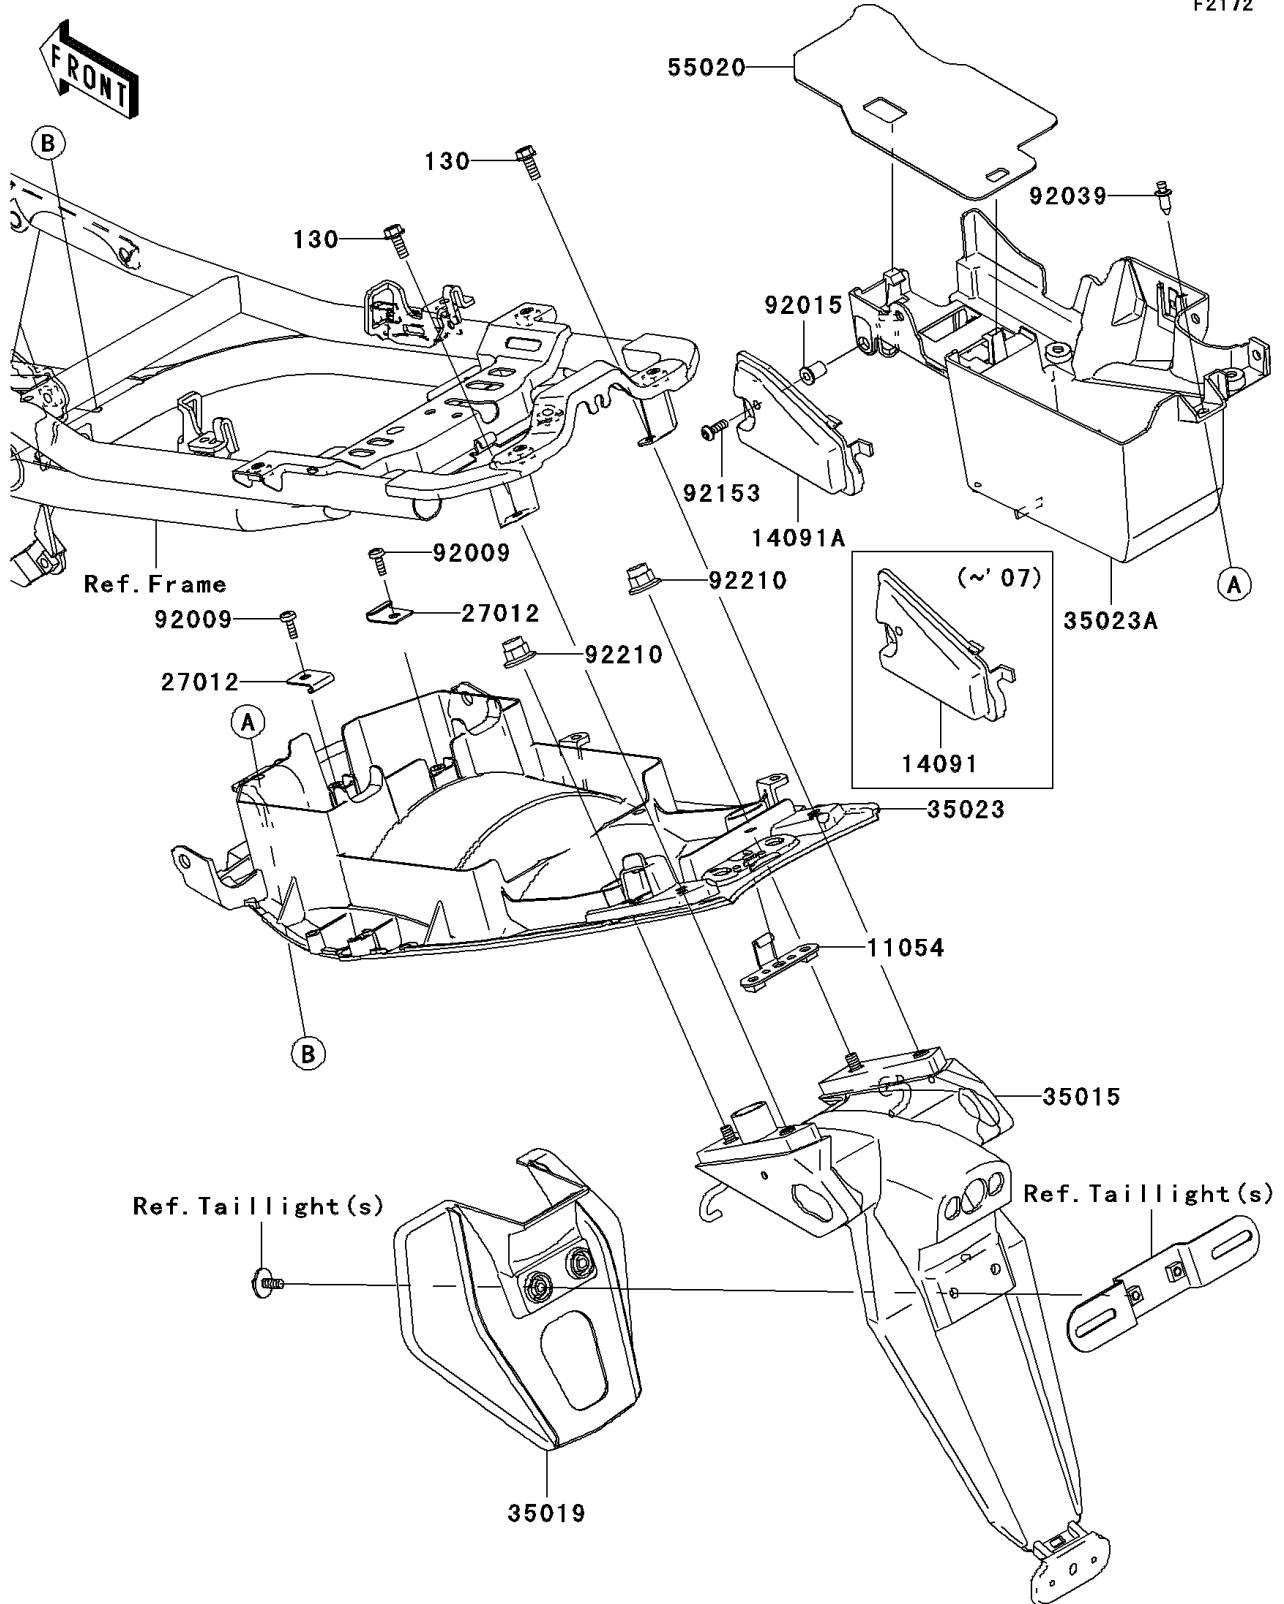

2007 ER-6n (Australian) PARTS DIAGRAM

Rear Fender(s)

F2172

2007 ER-6n (Australian) PARTS LIST

Rear Fender(s)

ITEM NAME	PART NUMBER	QUANTITY
BOLT-FLANGED,6X18 (Ref # 130)	130BB0618	2
BRACKET,TAIL LAMP (Ref # 11054)	11054-0253	1
COVER,SWITCH MAINTENANCE (Ref # 14091)	14091-0488	1
HOOK,BATTERY CASE (Ref # 27012)	27012-1316	2
FLAP-COMP (Ref # 35015)	35015-0005	1
FLAP (Ref # 35019)	35019-0042	1
FENDER-REAR,RR (Ref # 35023)	35023-0076	1
FENDER-REAR,FR (Ref # 35023A)	35023-0077	1
GUARD,HEAT (Ref # 55020)	55020-0220	1
SCREW,6X14 (Ref # 92009)	92009-3845	2
NUT,WELL,5MM (Ref # 92015)	92015-1757	1
RIVET (Ref # 92039)	92039-1283	1
BOLT,SOCKET,5X16 (Ref # 92153)	92153-1244	1
NUT,CAP,6MM (Ref # 92210)	92210-0170	2