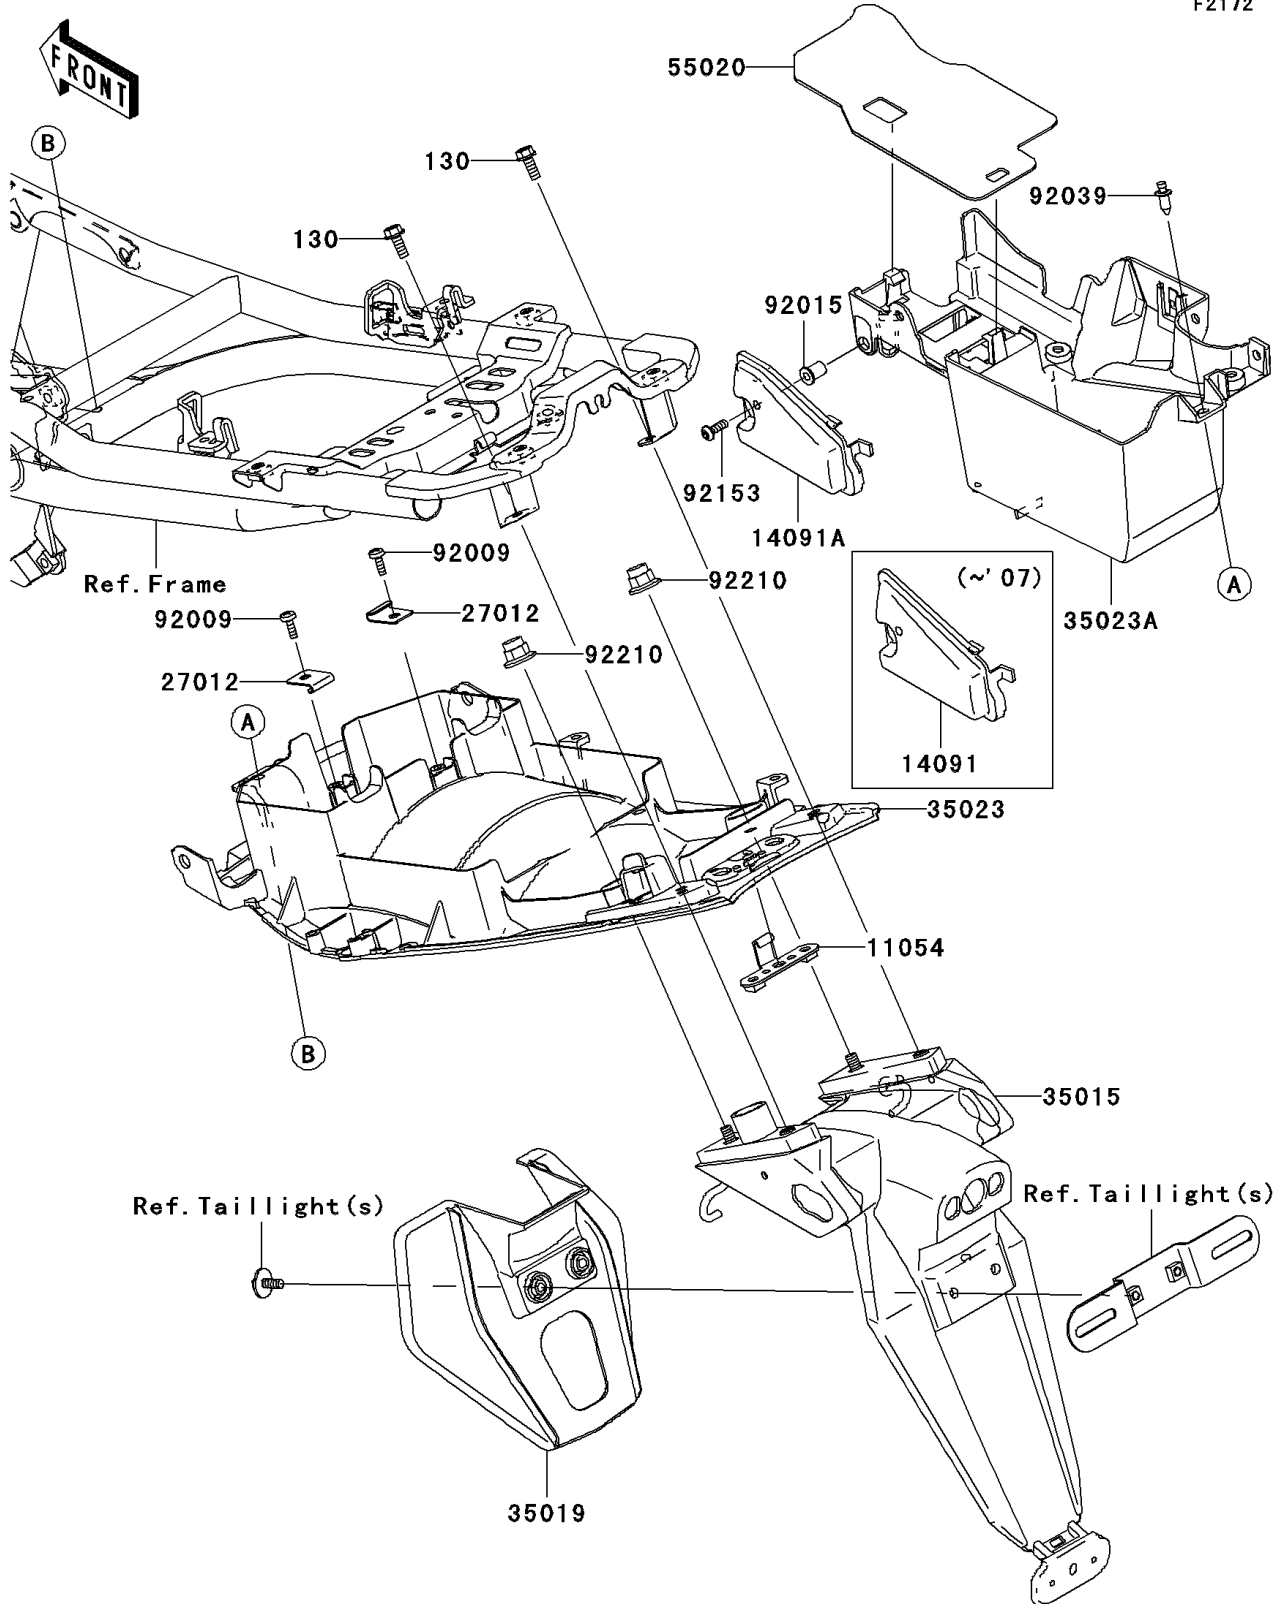

2008 ER-6n (Australian) PARTS DIAGRAM

Rear Fender(s)

F2172

2008 ER-6n (Australian) PARTS LIST

Rear Fender(s)

ITEM NAME	PART NUMBER	QUANTITY
BOLT-FLANGED,6X18 (Ref # 130)	130BB0618	2
BRACKET,TAIL LAMP (Ref # 11054)	11054-0253	1
COVER,SWITCH MAINTENANCE (Ref # 14091A)	14091-0715	1
HOOK,BATTERY CASE (Ref # 27012)	27012-1316	2
FLAP-COMP (Ref # 35015)	35015-0005	1
FLAP (Ref # 35019)	35019-0042	1
FENDER-REAR,RR (Ref # 35023)	35023-0076	1
FENDER-REAR,FR (Ref # 35023A)	35023-0077	1
GUARD,HEAT (Ref # 55020)	55020-0220	1
SCREW,6X14 (Ref # 92009)	92009-3845	2
NUT,WELL,5MM (Ref # 92015)	92015-1757	1
RIVET (Ref # 92039)	92039-1283	1
BOLT,SOCKET,5X16 (Ref # 92153)	92153-1244	1
NUT,CAP,6MM (Ref # 92210)	92210-0170	2