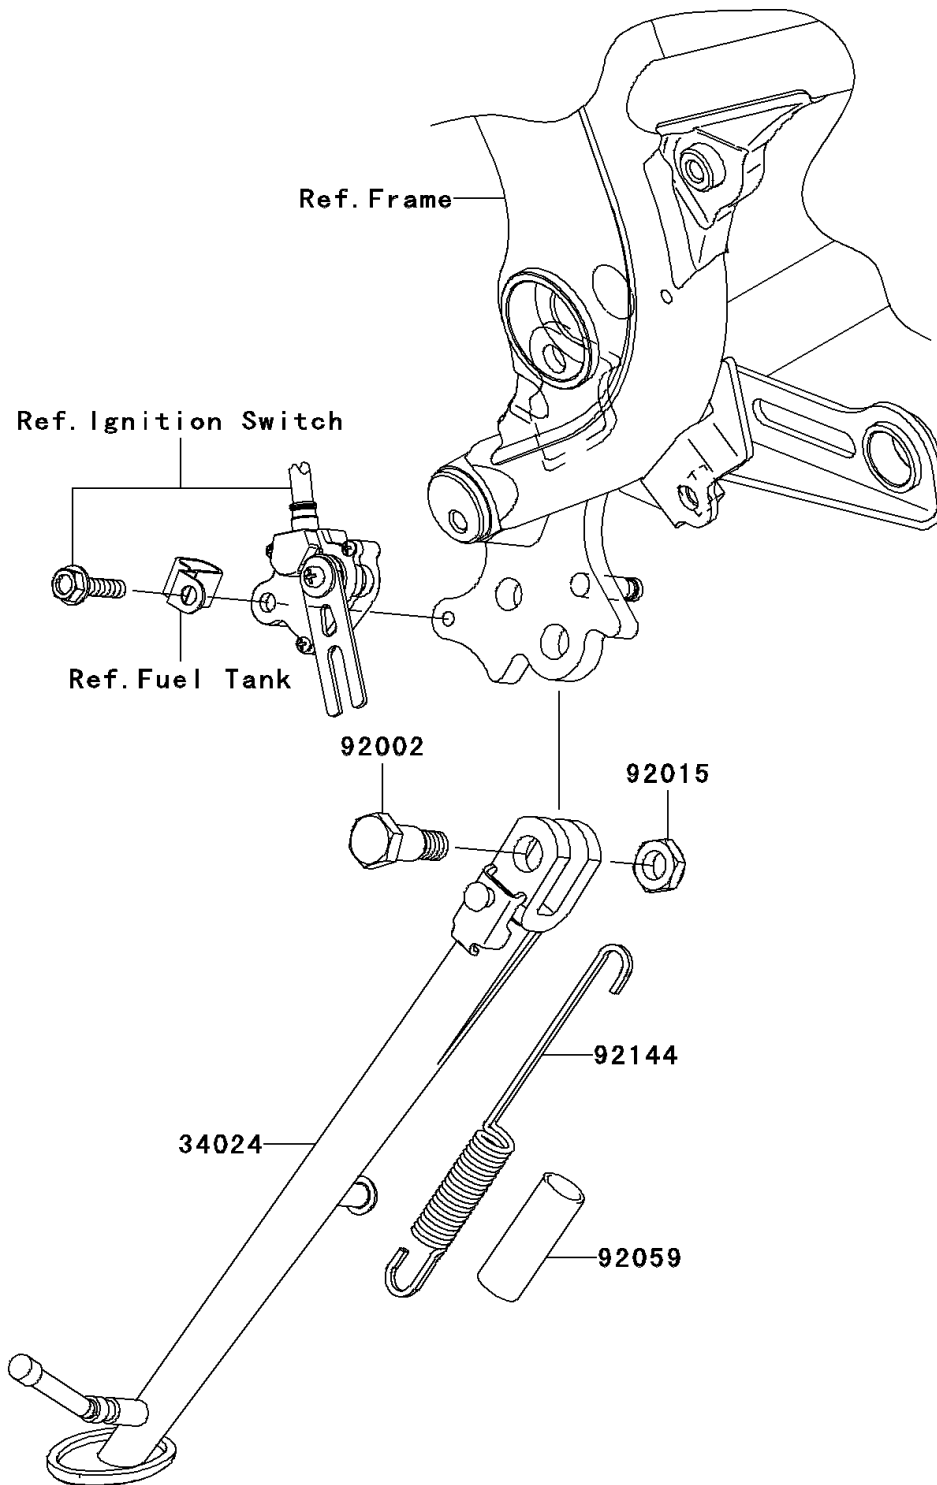

2006 ER-6n (Australian) PARTS DIAGRAM

Stand(s)

F2180

2006 ER-6n (Australian) PARTS LIST

Stand(s)

ITEM NAME	PART NUMBER	QUANTITY
STAND-SIDE (Ref # 34024)	34024-0024	1
BOLT,SIDE STAND (Ref # 92002)	92002-1935	1
NUT,LOCK,10MM,BLACK (Ref # 92015)	92015-1188	1
TUBE,14X17X50 (Ref # 92059)	92059-1961	1
SPRING,SIDE STAND (Ref # 92144)	92144-1818	1