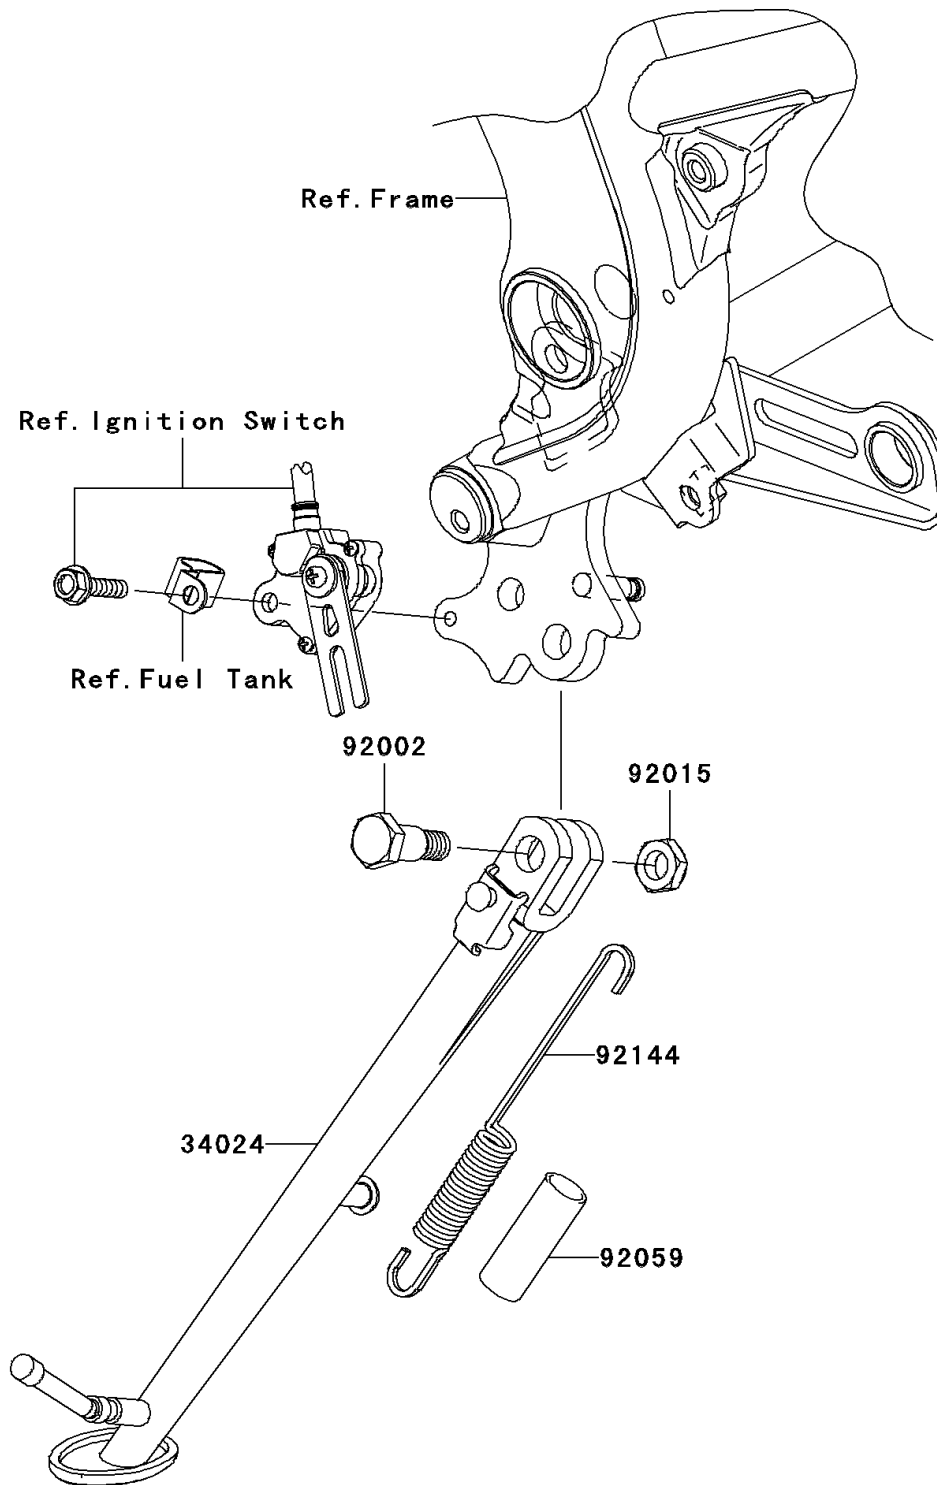

2008 ER-6n (Australian) PARTS DIAGRAM

Stand(s)

F2180

2008 ER-6n (Australian) PARTS LIST

Stand(s)

ITEM NAME	PART NUMBER	QUANTITY
STAND-SIDE (Ref # 34024)	34024-0024	1
BOLT,SIDE STAND (Ref # 92002)	92002-1935	1
NUT,LOCK,10MM,BLACK (Ref # 92015)	92015-1188	1
TUBE,14X17X50 (Ref # 92059)	92059-1961	1
SPRING,SIDE STAND (Ref # 92144)	92144-1818	1