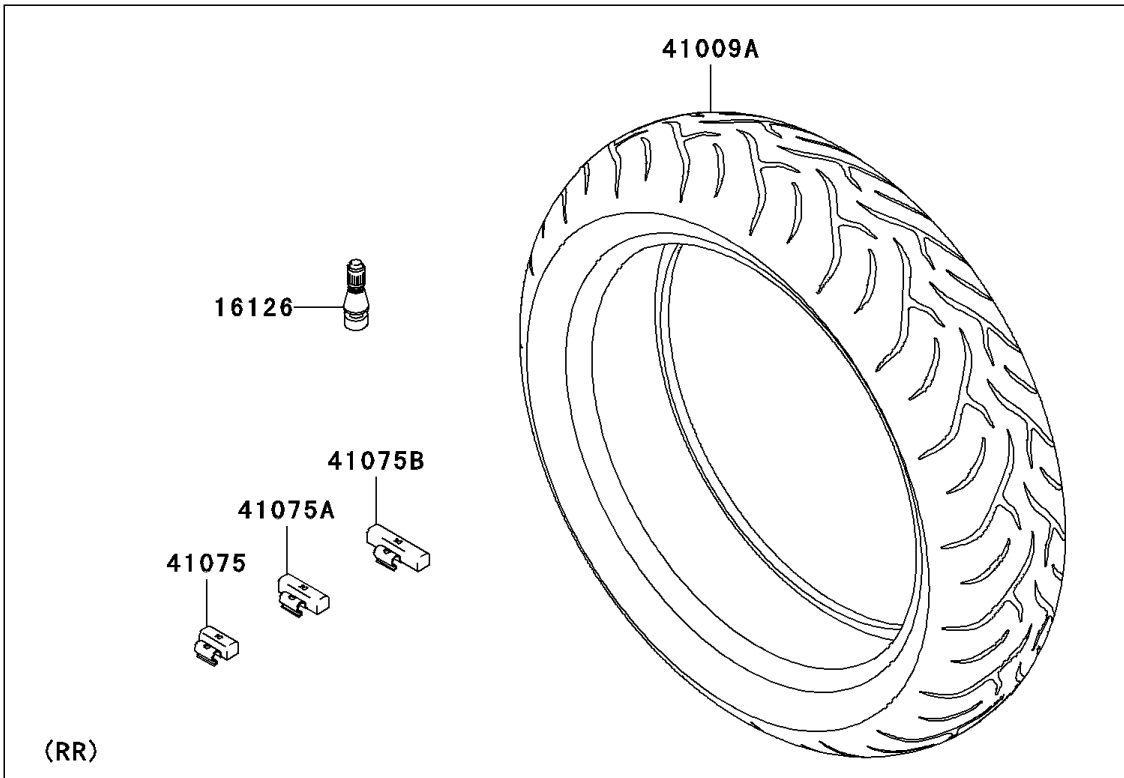

2006 ER-6n (Australian) PARTS DIAGRAM

Tires

F2210

2006 ER-6n (Australian) PARTS LIST

Tires

ITEM NAME	PART NUMBER	QUANTITY
VALVE,TIRE (Ref # 16126)	16126-1140	2
TIRE,FR,120/70ZR17(58W),D221FA (Ref # 41009)	41009-0109	1
TIRE,RR,160/60ZR17(69W),D221J (Ref # 41009A)	41009-0110	1
BALANCER-WHEEL,10G,SILVER (Ref # 41075)	41075-0007	AR
BALANCER-WHEEL,20G,SILVER (Ref # 41075A)	41075-0008	AR
BALANCER-WHEEL,30G,SILVER (Ref # 41075B)	41075-0009	AR