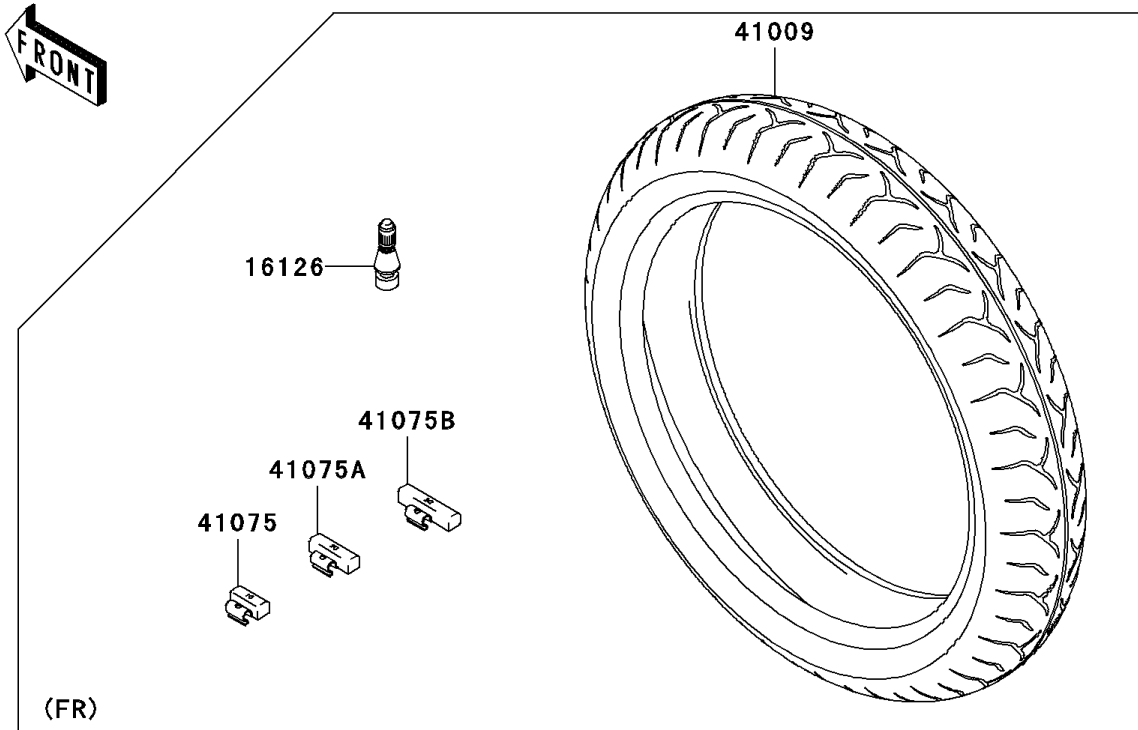

2006 ER-6n (Australian) PARTS DIAGRAM

Tires

F2210

2006 ER-6n (Australian) PARTS LIST

Tires

ITEM NAME	PART NUMBER	QUANTITY
VALVE,TIRE (Ref # 16126)	16126-1140	2
TIRE,FR,120/70ZR17(58W),D221FA (Ref # 41009)	41009-0109	1
TIRE,RR,160/60ZR17(69W),D221J (Ref # 41009A)	41009-0110	1
BALANCER-WHEEL,10G,SILVER (Ref # 41075)	41075-0007	AR
BALANCER-WHEEL,20G,SILVER (Ref # 41075A)	41075-0008	AR
BALANCER-WHEEL,30G,SILVER (Ref # 41075B)	41075-0009	AR