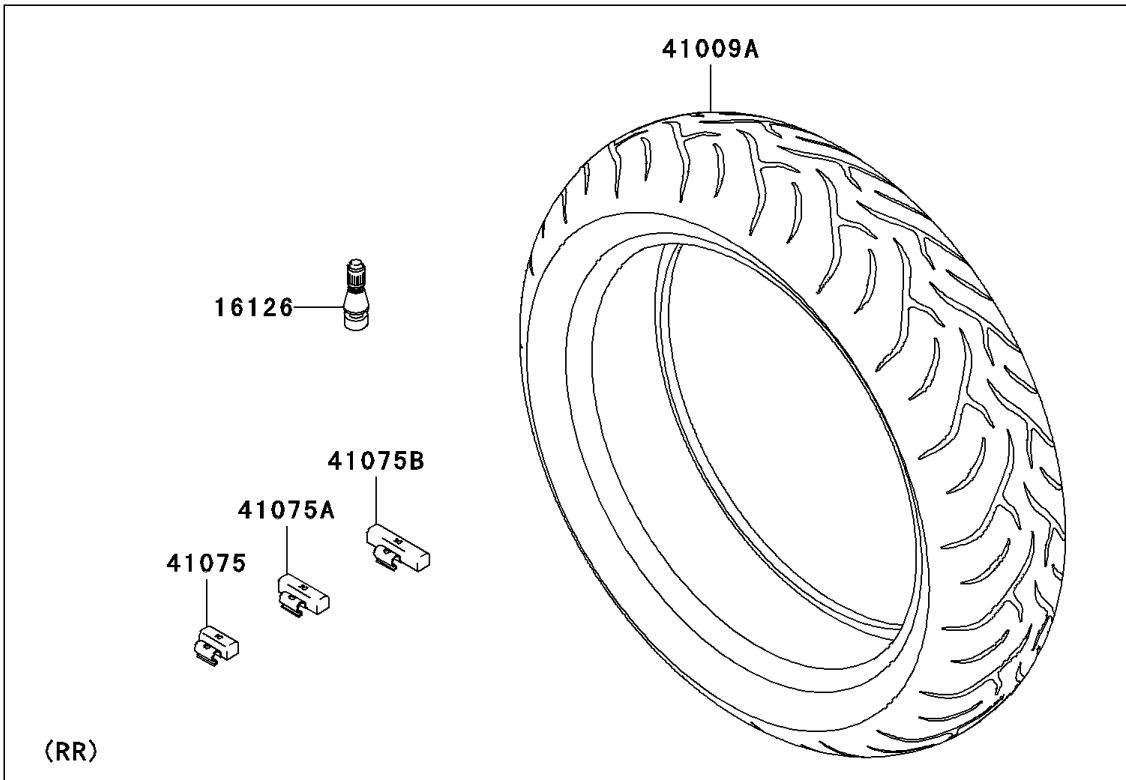

2007 ER-6n (Australian) PARTS DIAGRAM

Tires

F2210

2007 ER-6n (Australian) PARTS LIST

Tires

ITEM NAME	PART NUMBER	QUANTITY
VALVE,TIRE (Ref # 16126)	16126-1140	2
TIRE,FR,120/70ZR17(58W),D221FA (Ref # 41009)	41009-0109	1
TIRE,RR,160/60ZR17(69W),D221J (Ref # 41009A)	41009-0110	1
BALANCER-WHEEL,10G,SILVER (Ref # 41075)	41075-0007	AR
BALANCER-WHEEL,20G,SILVER (Ref # 41075A)	41075-0008	AR
BALANCER-WHEEL,30G,SILVER (Ref # 41075B)	41075-0009	AR