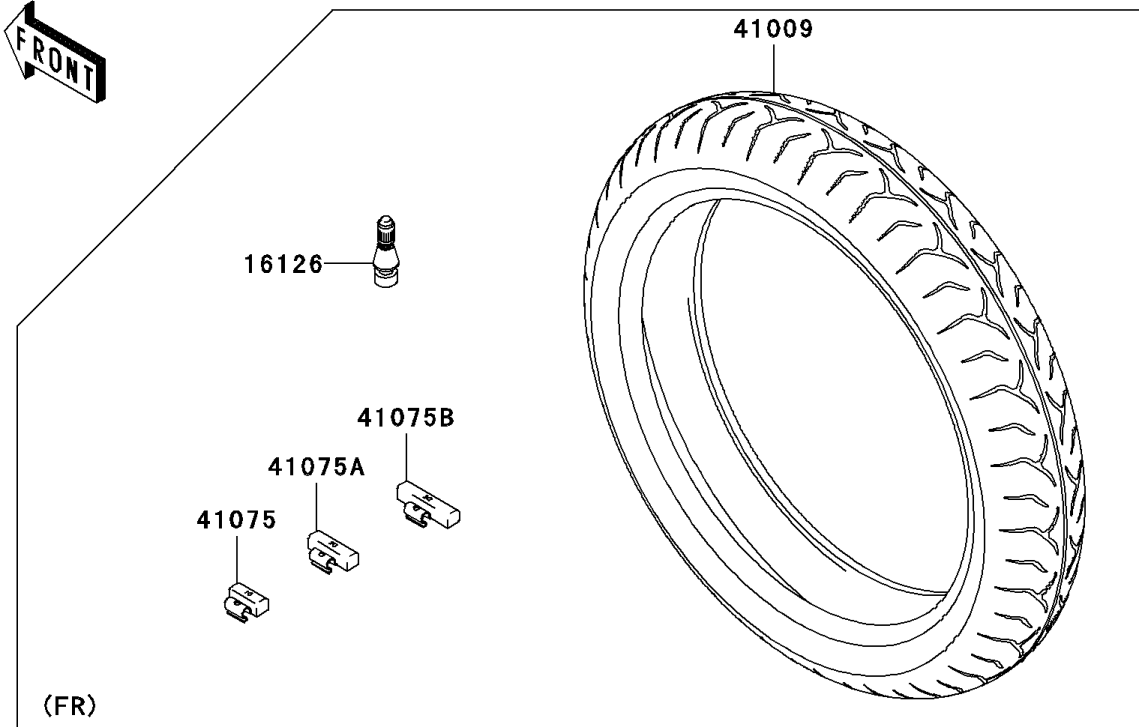

2007 ER-6n (Australian) PARTS DIAGRAM

Tires

F2210

2007 ER-6n (Australian) PARTS LIST

Tires

ITEM NAME	PART NUMBER	QUANTITY
VALVE,TIRE (Ref # 16126)	16126-1140	2
TIRE,FR,120/70ZR17(58W),D221FA (Ref # 41009)	41009-0109	1
TIRE,RR,160/60ZR17(69W),D221J (Ref # 41009A)	41009-0110	1
BALANCER-WHEEL,10G,SILVER (Ref # 41075)	41075-0007	AR
BALANCER-WHEEL,20G,SILVER (Ref # 41075A)	41075-0008	AR
BALANCER-WHEEL,30G,SILVER (Ref # 41075B)	41075-0009	AR