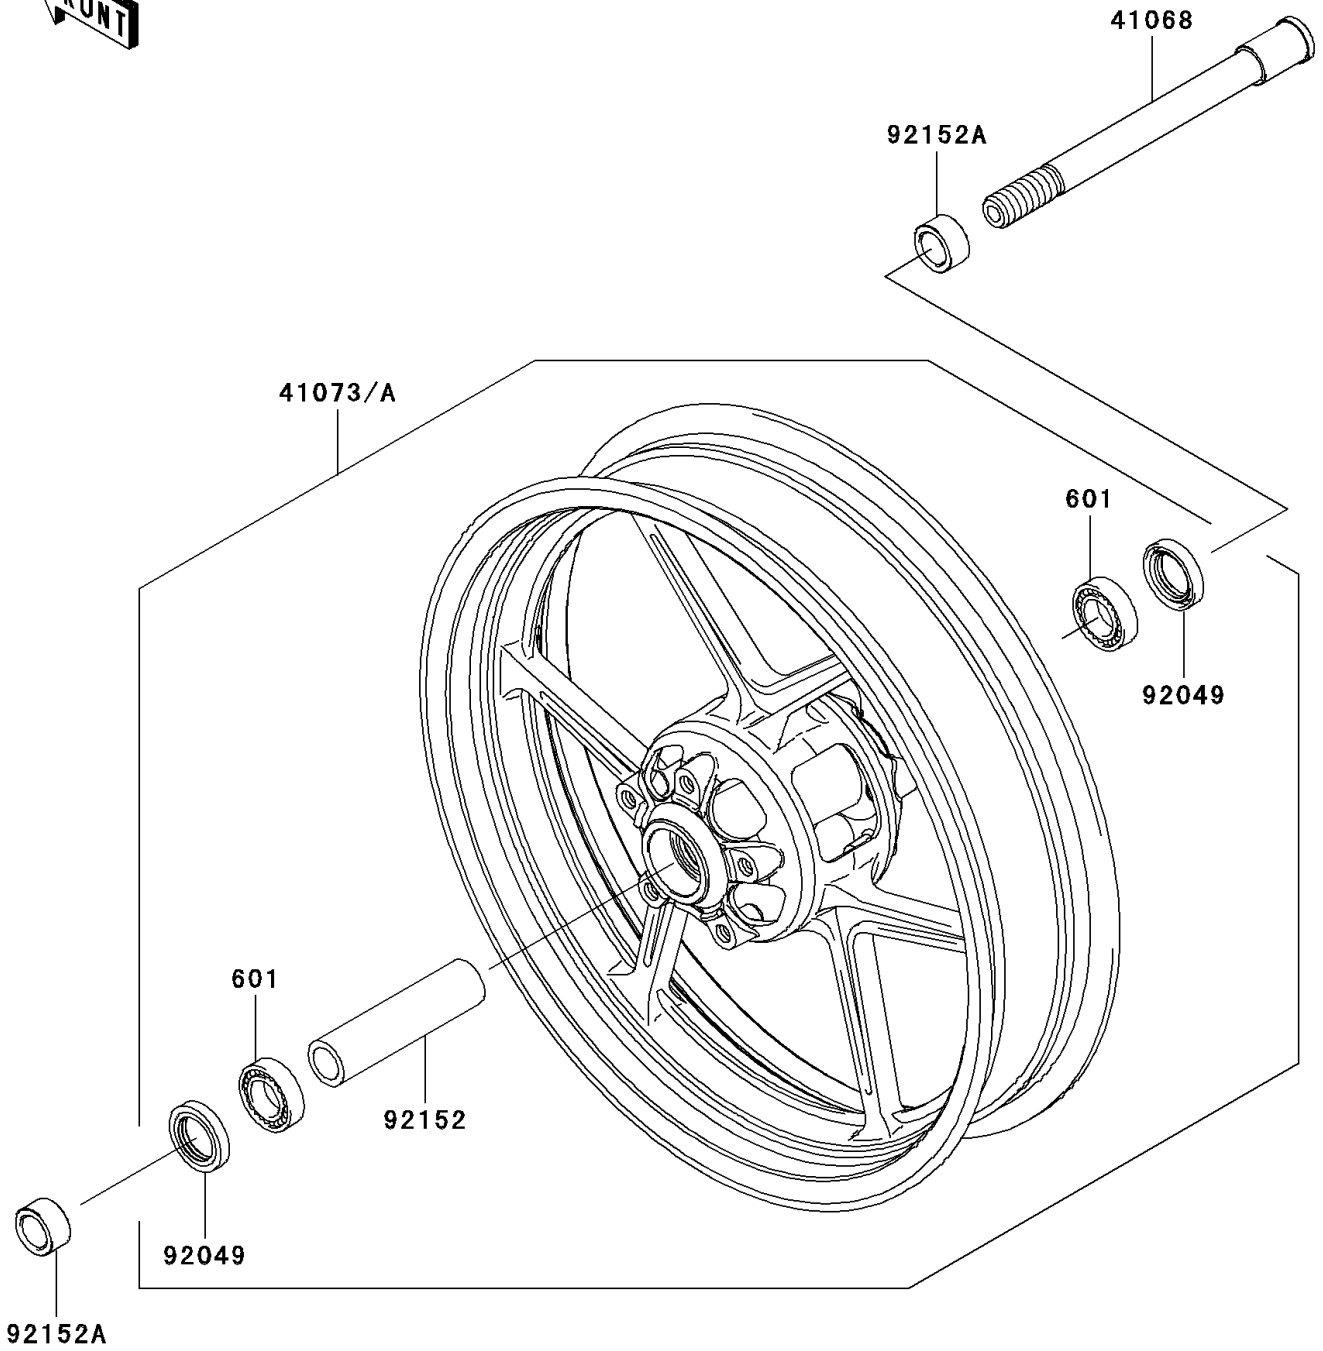

2006 ER-6n (Australian) PARTS DIAGRAM

Front Hub

F2230

2006 ER-6n (Australian) PARTS LIST

Front Hub

ITEM NAME	PART NUMBER	QUANTITY
BEARING-BALL,#6004UUC3 (Ref # 601)	601B6004UU	2
AXLE,FR (Ref # 41068)	41068-0059	1
WHEEL-ASSY,FR,M.F.P.SILVER (Ref # 41073A)	41073-0053-795	1
SEAL-OIL,BJN30427-C3 (Ref # 92049)	92049-1057	2
COLLAR,FR HUB,L=115 (Ref # 92152)	92152-0087	1
COLLAR,FR AXLE,L=15.5 (Ref # 92152A)	92152-0310	2