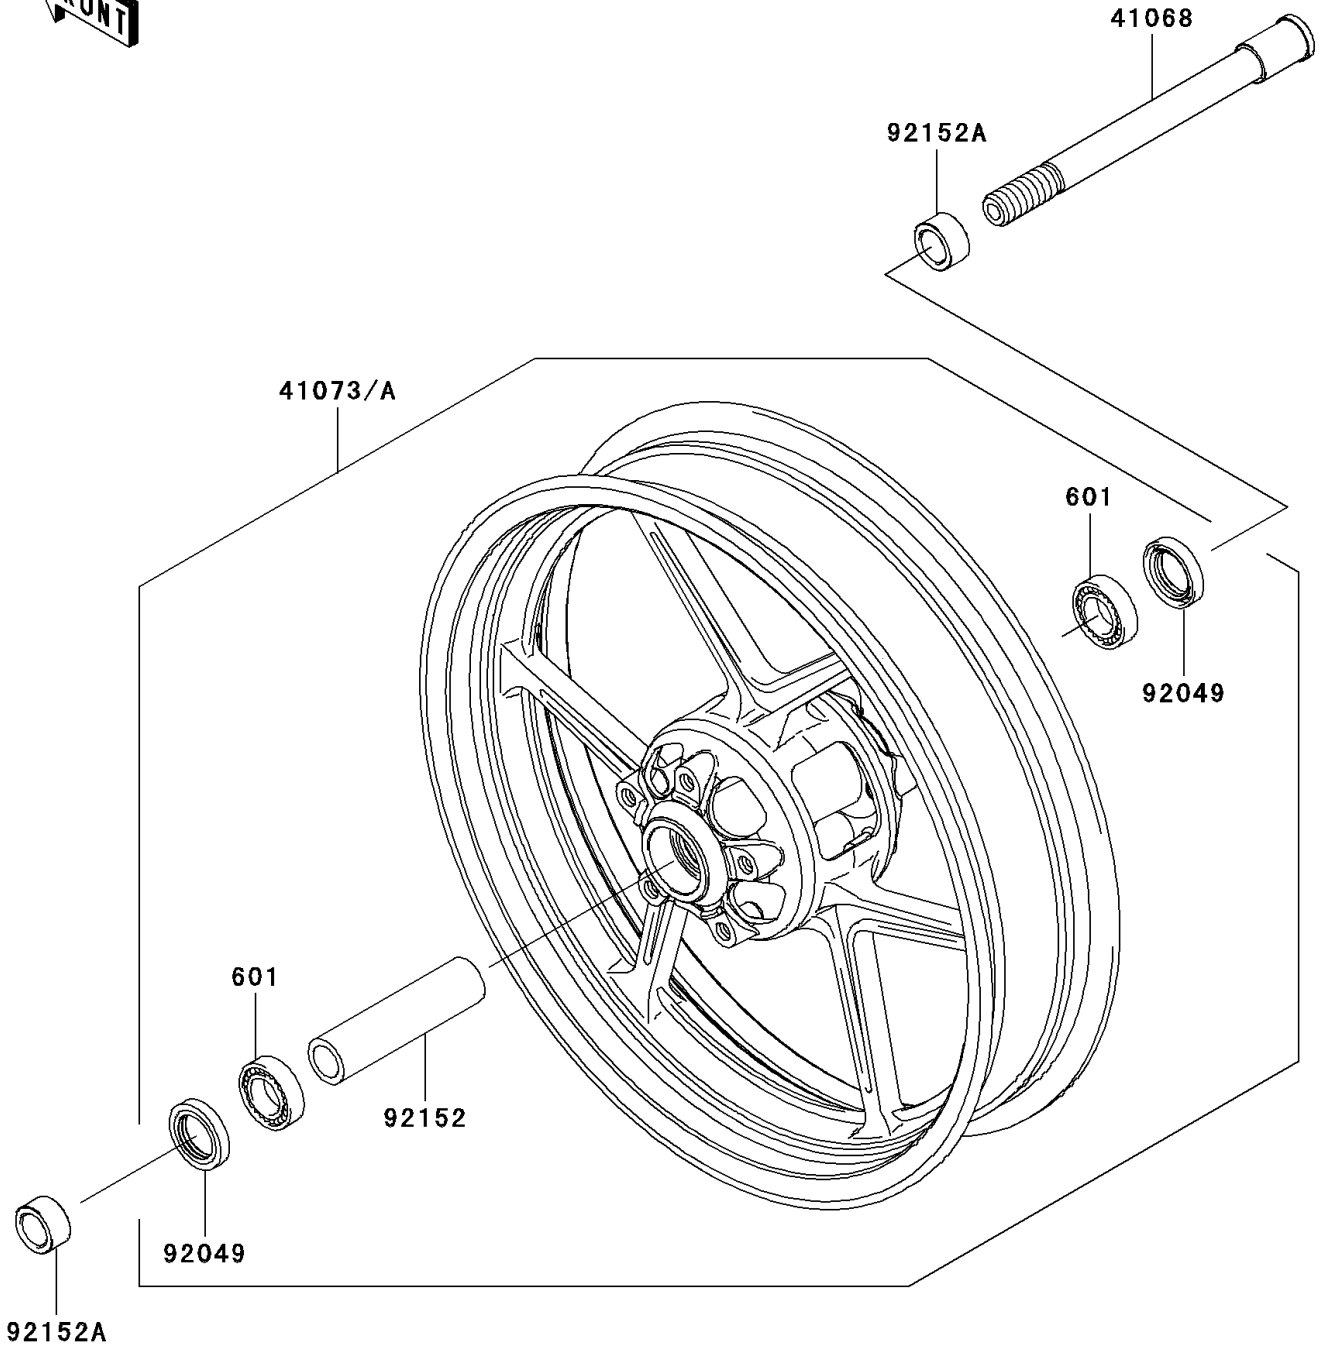

2007 ER-6n (Australian) PARTS DIAGRAM

Front Hub

F2230

2007 ER-6n (Australian) PARTS LIST

Front Hub

| ITEM NAME | PART NUMBER | QUANTITY |
|---|----------------|----------|
| BEARING-BALL,#6004UUC3 (Ref # 601) | 601B6004UU | 2 |
| AXLE,FR (Ref # 41068) | 41068-0059 | 1 |
| WHEEL-ASSY,FR,BLACK (Ref # 41073) | 41073-0053-R2 | 1 |
| WHEEL-ASSY,FR,M.F.P.SILVER (Ref # 41073A) | 41073-0053-795 | 1 |
| SEAL-OIL,BJN30427-C3 (Ref # 92049) | 92049-1057 | 2 |
| COLLAR,FR HUB,L=115 (Ref # 92152) | 92152-0087 | 1 |
| COLLAR,FR AXLE,L=15.5 (Ref # 92152A) | 92152-0310 | 2 |