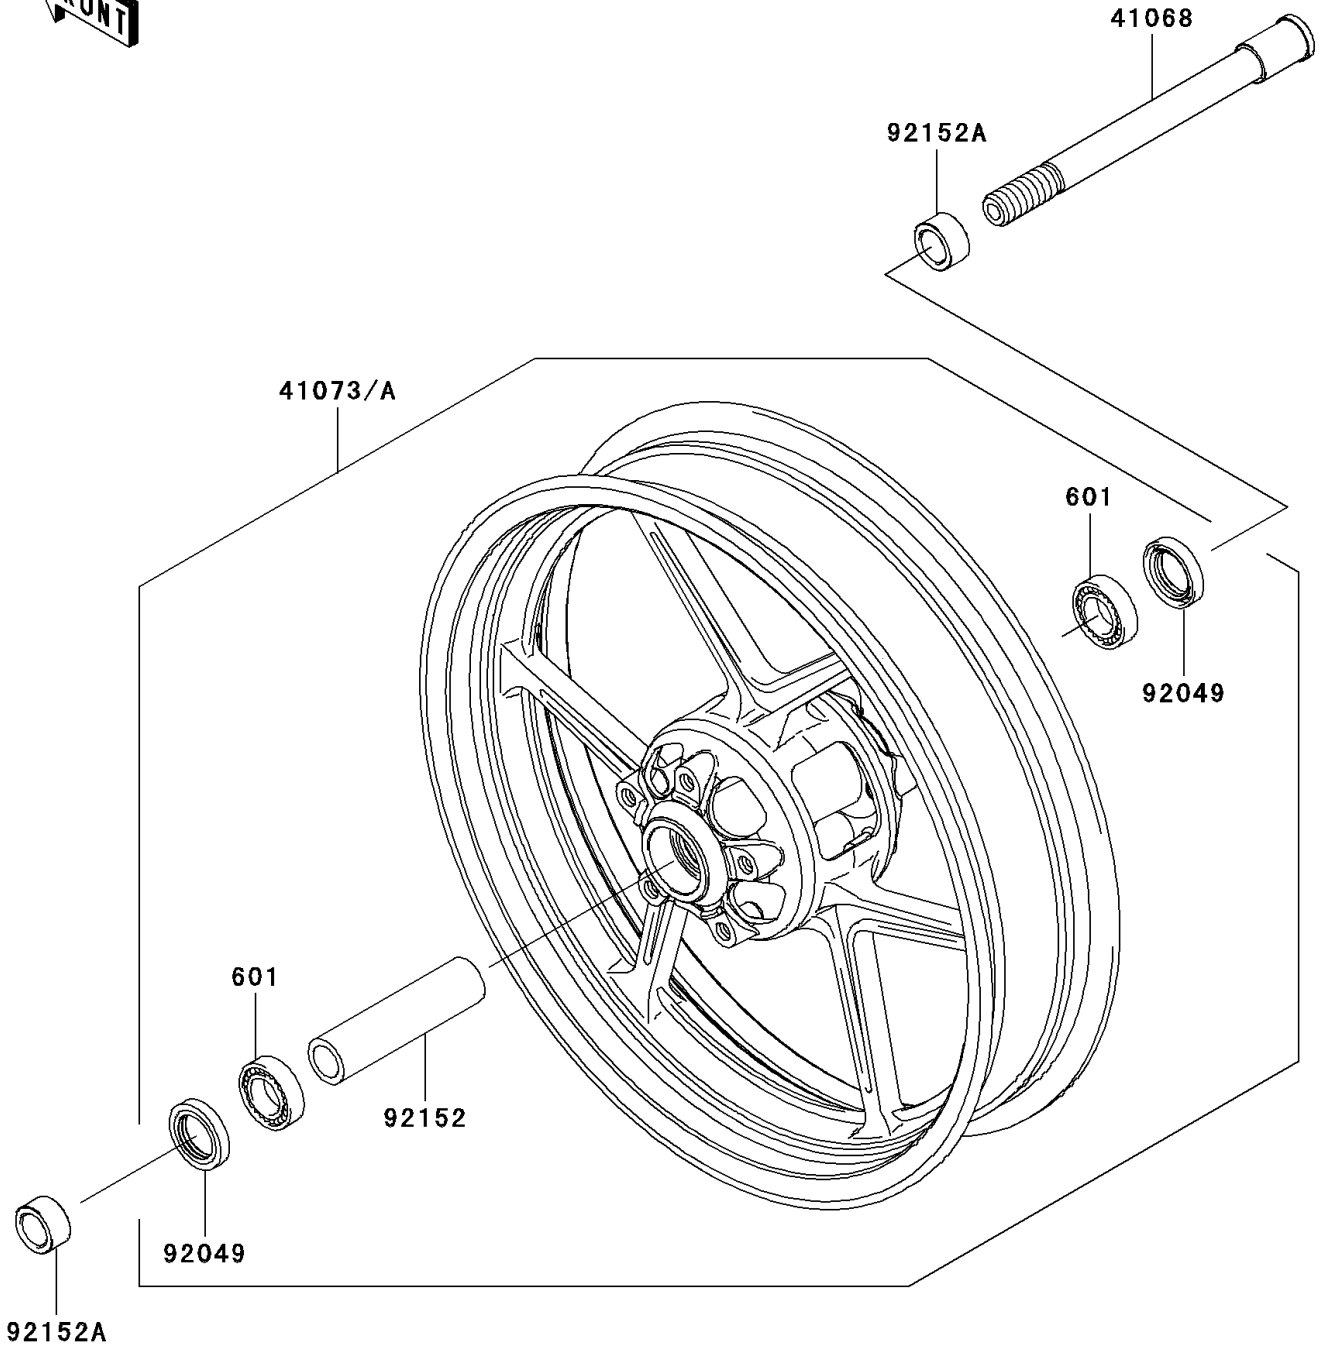

# 2008 ER-6n (Australian) PARTS DIAGRAM

Front Hub

F2230

## 2008 ER-6n (Australian) PARTS LIST

### Front Hub

ITEM NAME	PART NUMBER	QUANTITY
BEARING-BALL,#6004UUC3 (Ref # 601)	601B6004UU	2
AXLE,FR (Ref # 41068)	41068-0059	1
WHEEL-ASSY,FR,BLACK (Ref # 41073)	41073-0053-R2	1
WHEEL-ASSY,FR,M.F.P.SILVER (Ref # 41073A)	41073-0053-795	1
SEAL-OIL,BJN30427-C3 (Ref # 92049)	92049-1057	2
COLLAR,FR HUB,L=115 (Ref # 92152)	92152-0087	1
COLLAR,FR AXLE,L=15.5 (Ref # 92152A)	92152-0310	2