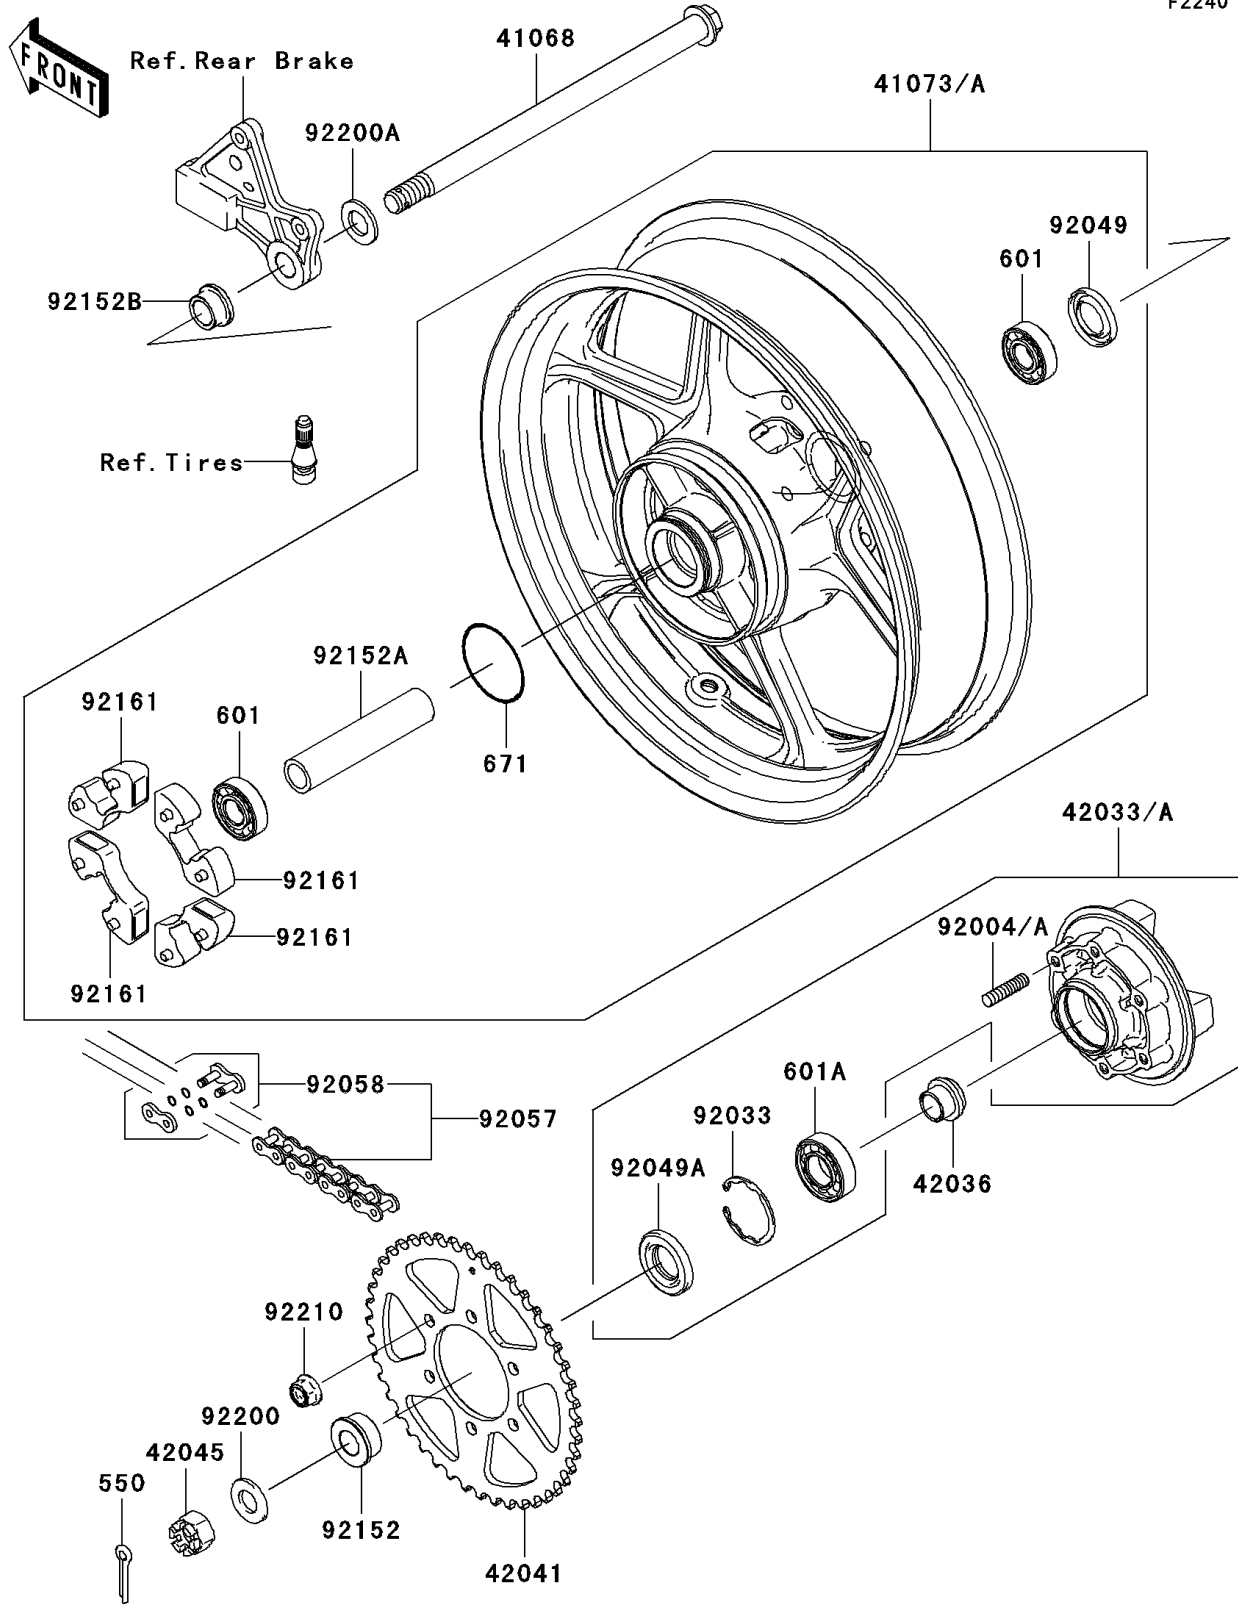

# 2006 ER-6n (Australian) PARTS DIAGRAM

Rear Hub

F2240

## 2006 ER-6n (Australian) PARTS LIST

### Rear Hub

ITEM NAME	PART NUMBER	QUANTITY
PIN-COTTER,4.0X35 (Ref # 550)	550D4035	1
BEARING-BALL,6204UUC3 (Ref # 601)	601B6204UU	2
BEARING-BALL (Ref # 601A)	601B6205UU	1
O RING,60MM (Ref # 671)	671B2560	1
AXLE,RR (Ref # 41068)	41068-0053	1
WHEEL-ASSY,RR,M.F.P.SILVER (Ref # 41073A)	41073-0051-795	1
COUPLING-ASSY,RR HUB (Ref # 42033)	42033-0003	1
SLEEVE,RR HUB,L=23 (Ref # 42036)	42036-1251	1
SPROCKET-HUB,46T (Ref # 42041)	42041-0020	1
NUT,CASTLE,18MM (Ref # 42045)	42045-018	1
STUD,10X19 (Ref # 92004A)	92004-1275	6
RING-SNAP,52MM (Ref # 92033)	92033-1043	1
SEAL-OIL,BJN28475 (Ref # 92049)	92049-1056	1
SEAL-OIL (Ref # 92049A)	92049-1287	1
CHAIN,DRIVE,EK520MVXL1X114L (Ref # 92057)	92057-0101	1
JOINT-CHAIN,DRIVE (Ref # 92058)	92058-0007	1
COLLAR,RR AXLE,LH,L=18 (Ref # 92152)	92152-0118	1
COLLAR,RR HUB,L=133 (Ref # 92152A)	92152-0301	1
COLLAR,RR AXLE,RH,L=17 (Ref # 92152B)	92152-0302	1
DAMPER,SHOCK,RR HUB (Ref # 92161)	92161-0303	4
WASHER,19X36X3.2 (Ref # 92200)	92200-0296	1
WASHER,20.5X36X3.2 (Ref # 92200A)	92200-0297	1
NUT,LOCK,FLANGED,10MM (Ref # 92210)	92210-0276	6