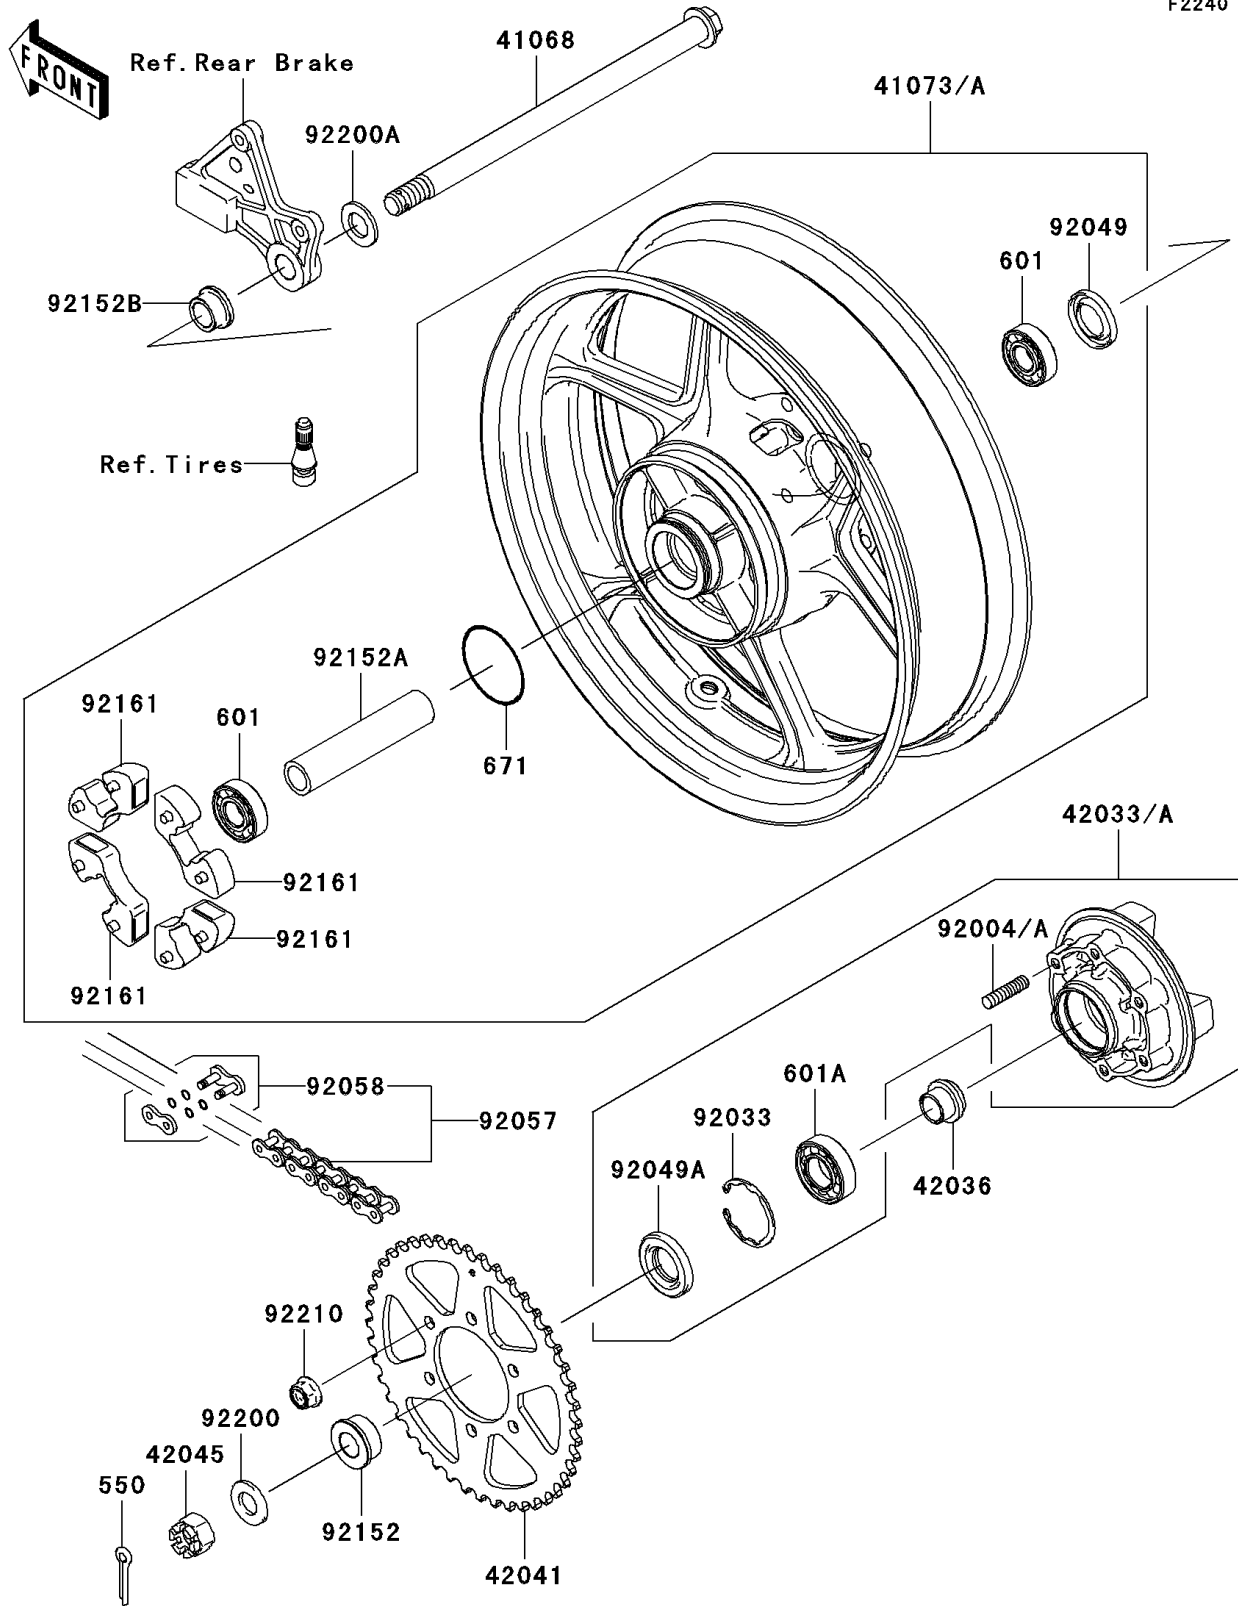

2008 ER-6n (Australian) PARTS DIAGRAM

Rear Hub

F2240

2008 ER-6n (Australian) PARTS LIST

Rear Hub

ITEM NAME	PART NUMBER	QUANTITY
PIN-COTTER,4.0X35 (Ref # 550)	550D4035	1
BEARING-BALL,6204UUC3 (Ref # 601)	601B6204UU	2
BEARING-BALL (Ref # 601A)	601B6205UU	1
O RING,60MM (Ref # 671)	671B2560	1
AXLE,RR (Ref # 41068)	41068-0053	1
WHEEL-ASSY,RR,BLACK (Ref # 41073)	41073-0051-R2	1
WHEEL-ASSY,RR,M.F.P.SILVER (Ref # 41073A)	41073-0051-795	1
COUPLING-ASSY,RR HUB (Ref # 42033A)	42033-0028	1
SLEEVE,RR HUB,L=23 (Ref # 42036)	42036-1251	1
SPROCKET-HUB,46T (Ref # 42041)	42041-0020	1
NUT,CASTLE,18MM (Ref # 42045)	42045-018	1
STUD,10X19 (Ref # 92004)	92004-0028	6
RING-SNAP,52MM (Ref # 92033)	92033-1043	1
SEAL-OIL,BJN28475 (Ref # 92049)	92049-1056	1
SEAL-OIL (Ref # 92049A)	92049-1287	1
CHAIN,DRIVE,EK520MVXL1X114L (Ref # 92057)	92057-0101	1
JOINT-CHAIN,DRIVE (Ref # 92058)	92058-0007	1
COLLAR,RR AXLE,LH,L=18 (Ref # 92152)	92152-0118	1
COLLAR,RR HUB,L=133 (Ref # 92152A)	92152-0301	1
COLLAR,RR AXLE,RH,L=17 (Ref # 92152B)	92152-0302	1
DAMPER,SHOCK,RR HUB (Ref # 92161)	92161-0303	4
WASHER,19X36X3.2 (Ref # 92200)	92200-0296	1
WASHER,20.5X36X3.2 (Ref # 92200A)	92200-0297	1
NUT,LOCK,FLANGED,10MM (Ref # 92210)	92210-0276	6