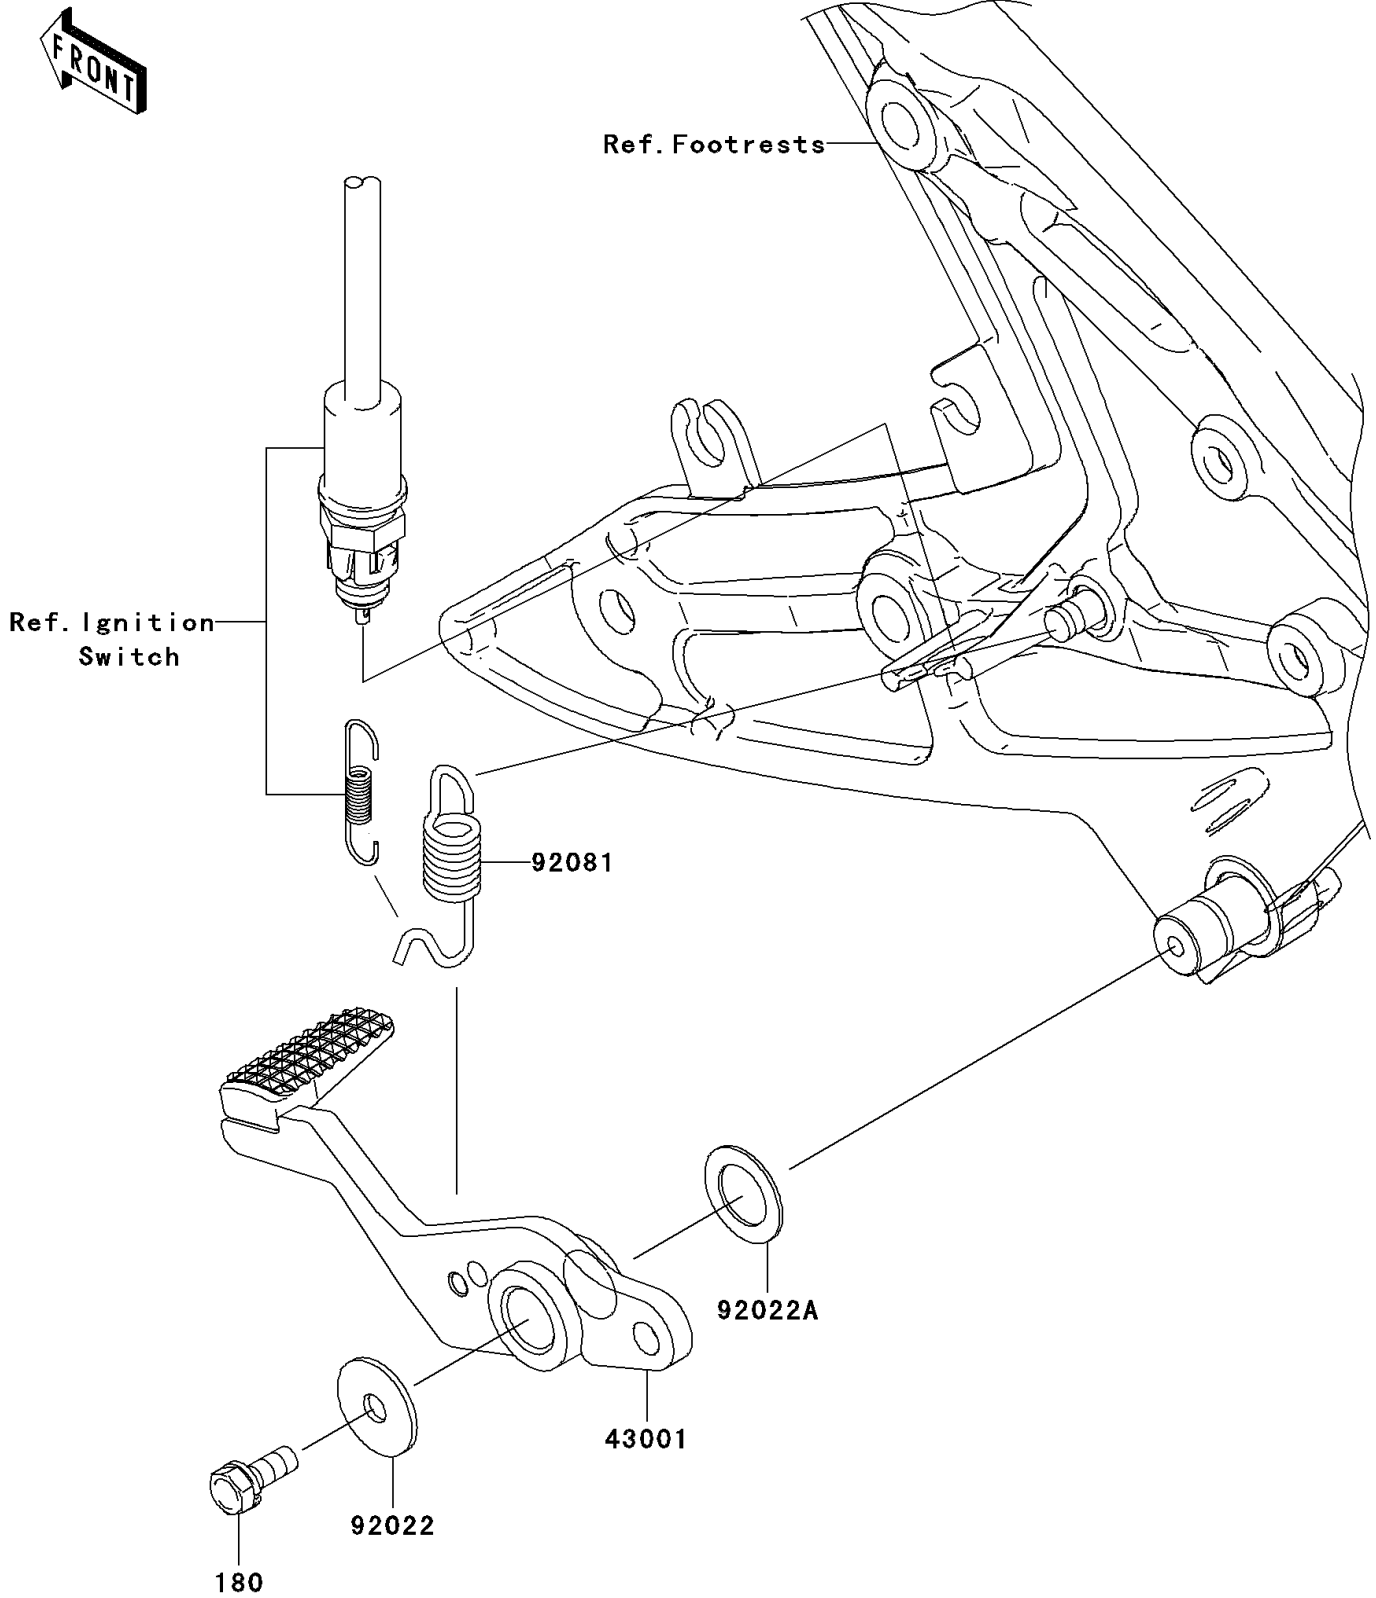

# 2007 ER-6n (Australian) PARTS DIAGRAM

Brake Pedal

F2260

## 2007 ER-6n (Australian) PARTS LIST

### Brake Pedal

ITEM NAME	PART NUMBER	QUANTITY
BOLT-UPSET-WS,6X16 (Ref # 180)	180AA0616	1
LEVER-BRAKE,PEDAL (Ref # 43001)	43001-0051	1
WASHER,7X24X1.6 (Ref # 92022)	92022-228	1
WASHER,15.3X24X1 (Ref # 92022A)	92022-326	1
SPRING,BRAKE PEDAL (Ref # 92081)	92081-1833	1