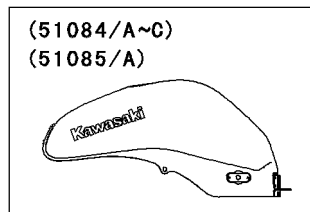

2006 ER-6n (Australian) PARTS DIAGRAM

Fuel Tank

F2410

(51084)	Ebony
(51084A)	Black
(51084B)	Silver
(51084C)	Orange
(51085)	Green
(51085A)	Blue

WD

2006 ER-6n (Australian) PARTS LIST

Fuel Tank

ITEM NAME	PART NUMBER	QUANTITY
BOLT-FLANGED,6X25 (Ref # 130)	130BB0625	2
TUBE-RUBBER,6X9X750 (Ref # 702)	702A06750	1
BRACKET,SEAT (Ref # 11053)	11053-1812	1
CAP-TANK,FUEL (Ref # 51049)	51049-0012	1
TANK-COMP-FUEL,EBONY (Ref # 51084)	51084-5157-H8	1
TANK-COMP-FUEL,G.SILVER (Ref # 51084B)	51084-5158-474	1
TRIM,L=60 (Ref # 53044)	53044-1249	2
COLLAR,L=13.1 (Ref # 92027)	92027-251	2
CLAMP,TUBE (Ref # 92037)	92037-010	1
DAMPER (Ref # 92075)	92075-1002	2
DAMPER,FUEL TANK (Ref # 92075A)	92075-125	2
DAMPER (Ref # 92075B)	92075-1690	2
BOLT,SOCKET,5X16 (Ref # 92153)	92153-1616	3
CLAMP (Ref # 92170)	92170-1833	1