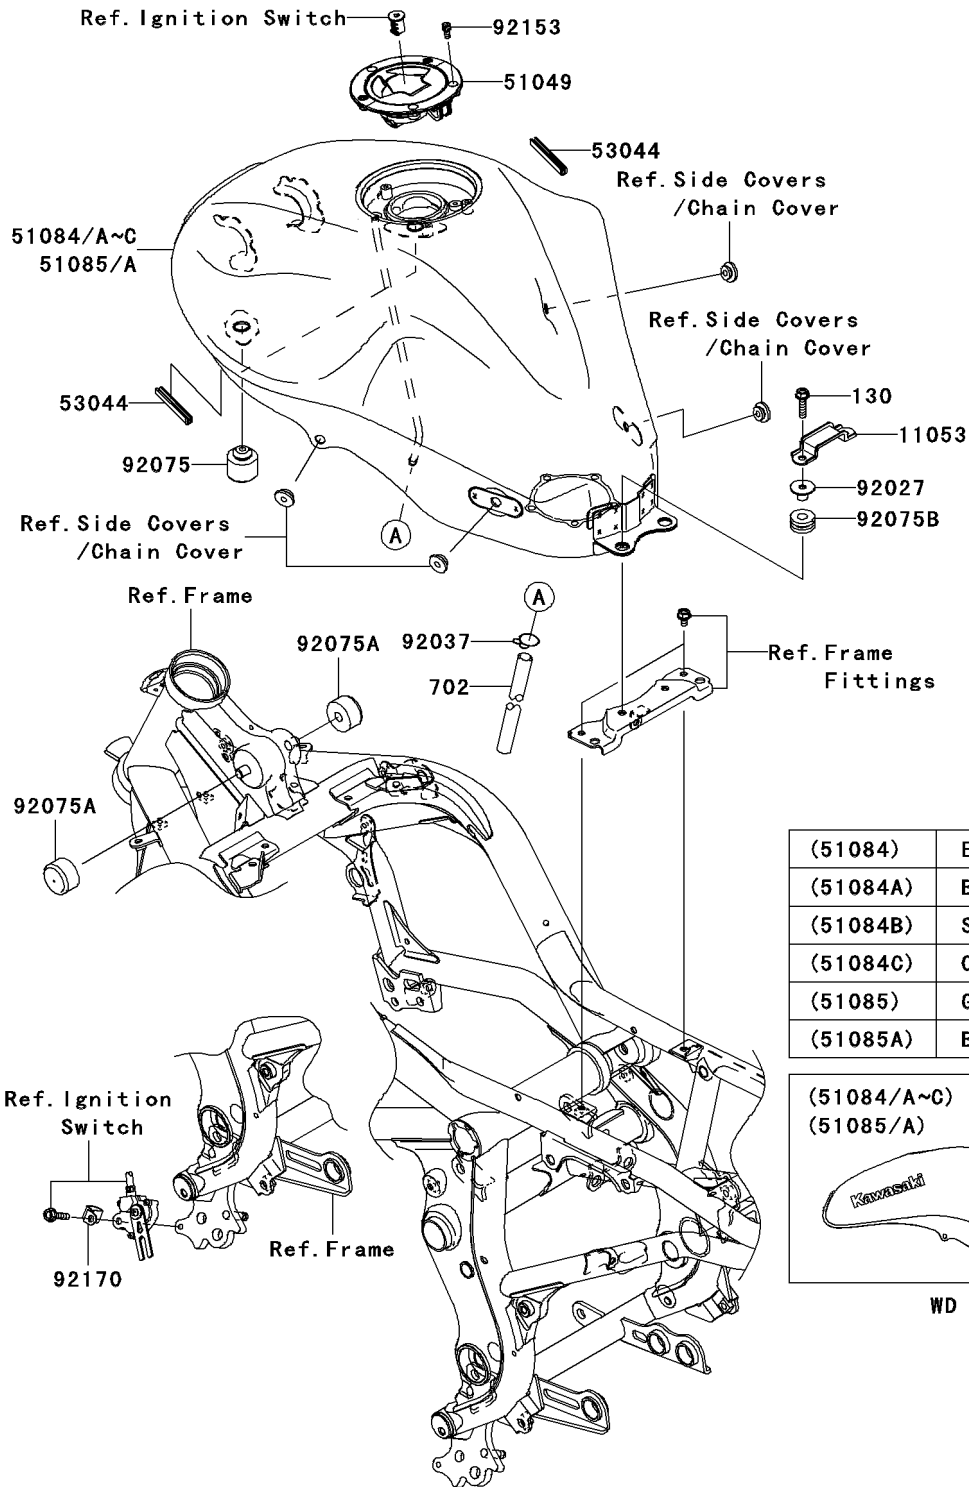

2006 ER-6n (Australian) PARTS DIAGRAM

Fuel Tank

F2410

(51084)	Ebony
(51084A)	Black
(51084B)	Silver
(51084C)	Orange
(51085)	Green
(51085A)	Blue

WD

2006 ER-6n (Australian) PARTS LIST

Fuel Tank

ITEM NAME	PART NUMBER	QUANTITY
BOLT-FLANGED,6X25 (Ref # 130)	130BB0625	2
TUBE-RUBBER,6X9X750 (Ref # 702)	702A06750	1
BRACKET,SEAT (Ref # 11053)	11053-1812	1
CAP-TANK,FUEL (Ref # 51049)	51049-0012	1
TANK-COMP-FUEL,EBONY (Ref # 51084)	51084-5157-H8	1
TANK-COMP-FUEL,G.SILVER (Ref # 51084B)	51084-5158-474	1
TRIM,L=60 (Ref # 53044)	53044-1249	2
COLLAR,L=13.1 (Ref # 92027)	92027-251	2
CLAMP,TUBE (Ref # 92037)	92037-010	1
DAMPER (Ref # 92075)	92075-1002	2
DAMPER,FUEL TANK (Ref # 92075A)	92075-125	2
DAMPER (Ref # 92075B)	92075-1690	2
BOLT,SOCKET,5X16 (Ref # 92153)	92153-1616	3
CLAMP (Ref # 92170)	92170-1833	1