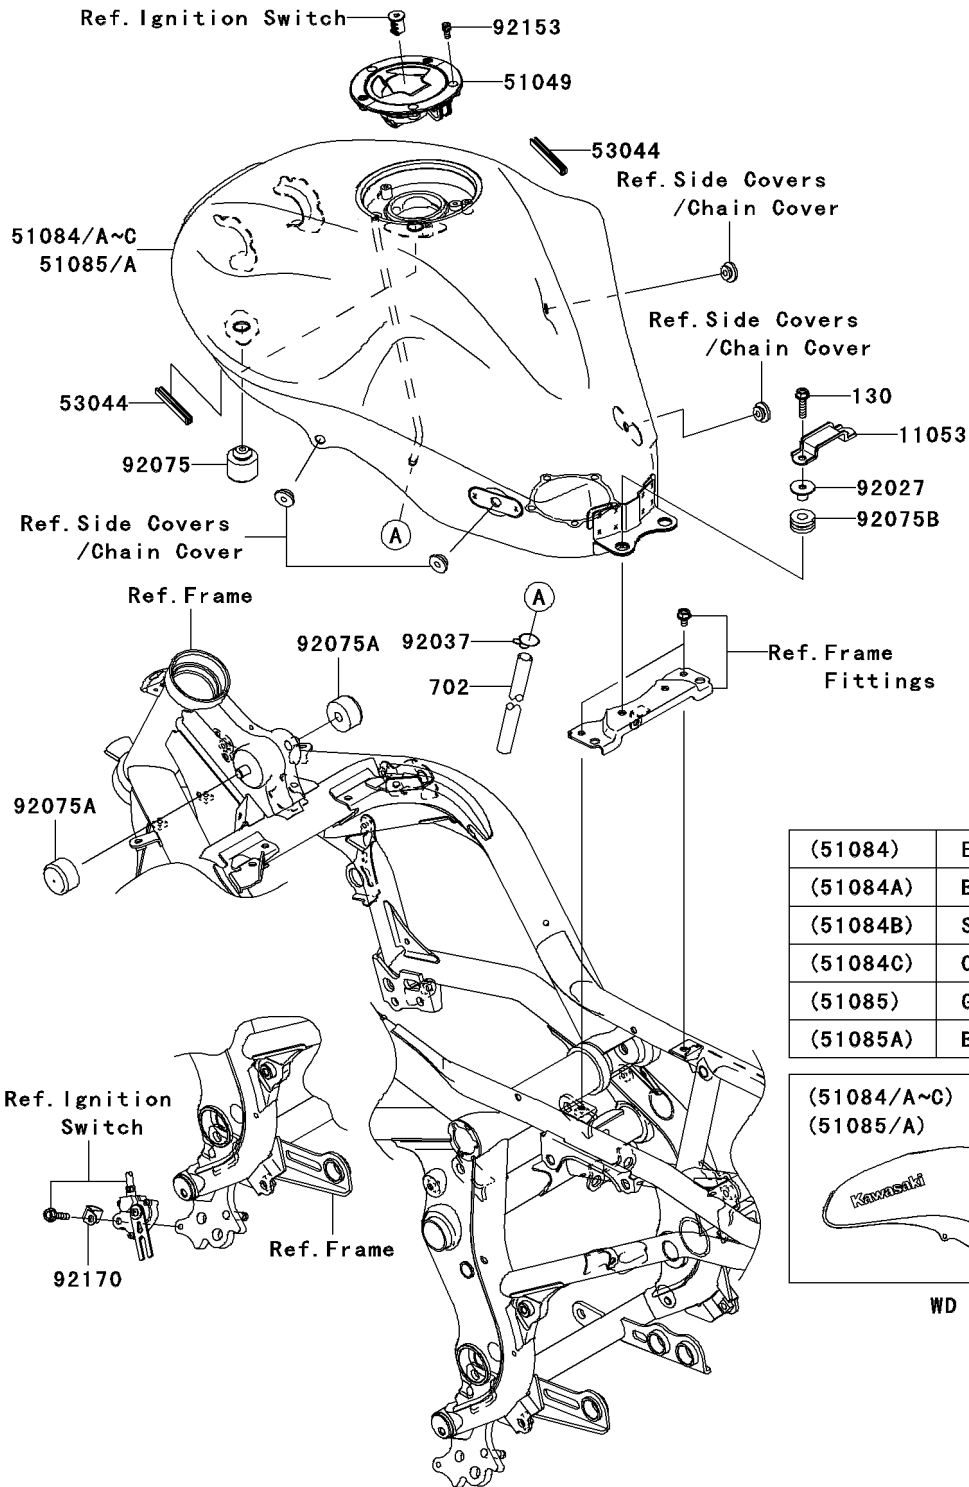

2007 ER-6n (Australian) PARTS DIAGRAM

Fuel Tank

F2410

(51084)	Ebony
(51084A)	Black
(51084B)	Silver
(51084C)	Orange
(51085)	Green
(51085A)	Blue

WD

2007 ER-6n (Australian) PARTS LIST

Fuel Tank

ITEM NAME	PART NUMBER	QUANTITY
BOLT-FLANGED,6X25 (Ref # 130)	130BB0625	2
TUBE-RUBBER,6X9X750 (Ref # 702)	702A06750	1
BRACKET,SEAT (Ref # 11053)	11053-1812	1
CAP-TANK,FUEL (Ref # 51049)	51049-0012	1
TANK-COMP-FUEL,M.BLACK (Ref # 51084A)	51084-5157-17K	1
TANK-COMP-FUEL,P.ORANGE (Ref # 51084C)	51084-5159-17H	1
TRIM,L=60 (Ref # 53044)	53044-1249	2
COLLAR,L=13.1 (Ref # 92027)	92027-251	2
CLAMP,TUBE (Ref # 92037)	92037-010	1
DAMPER (Ref # 92075)	92075-1002	2
DAMPER,FUEL TANK (Ref # 92075A)	92075-125	2
DAMPER (Ref # 92075B)	92075-1690	2
BOLT,SOCKET,5X16 (Ref # 92153)	92153-1616	3
CLAMP (Ref # 92170)	92170-1833	1