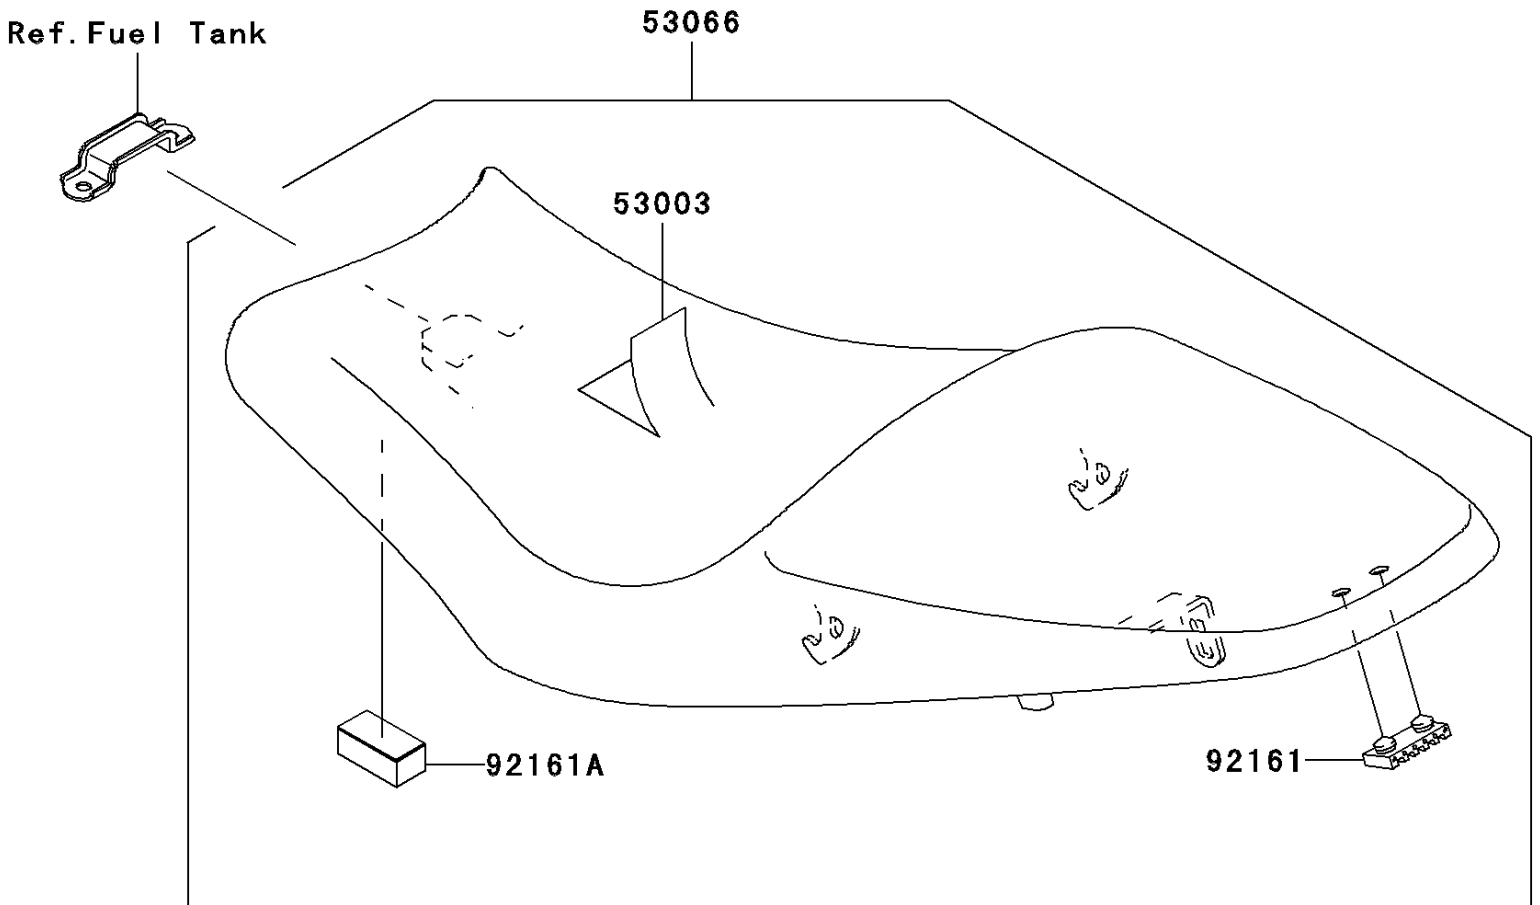

2006 ER-6n (Australian) PARTS DIAGRAM

Seat

F2510

Ref. Fuel Tank

2006 ER-6n (Australian) PARTS LIST

Seat

ITEM NAME	PART NUMBER	QUANTITY
LEATHER,SEAT,BLACK (Ref # 53003)	53003-0058-MA	1
SEAT-ASSY,DUAL,BLACK (Ref # 53066)	53066-0136-MA	1
DAMPER,SEAT (Ref # 92161)	92161-0149	1
DAMPER,SEAT (Ref # 92161A)	92161-1321	1