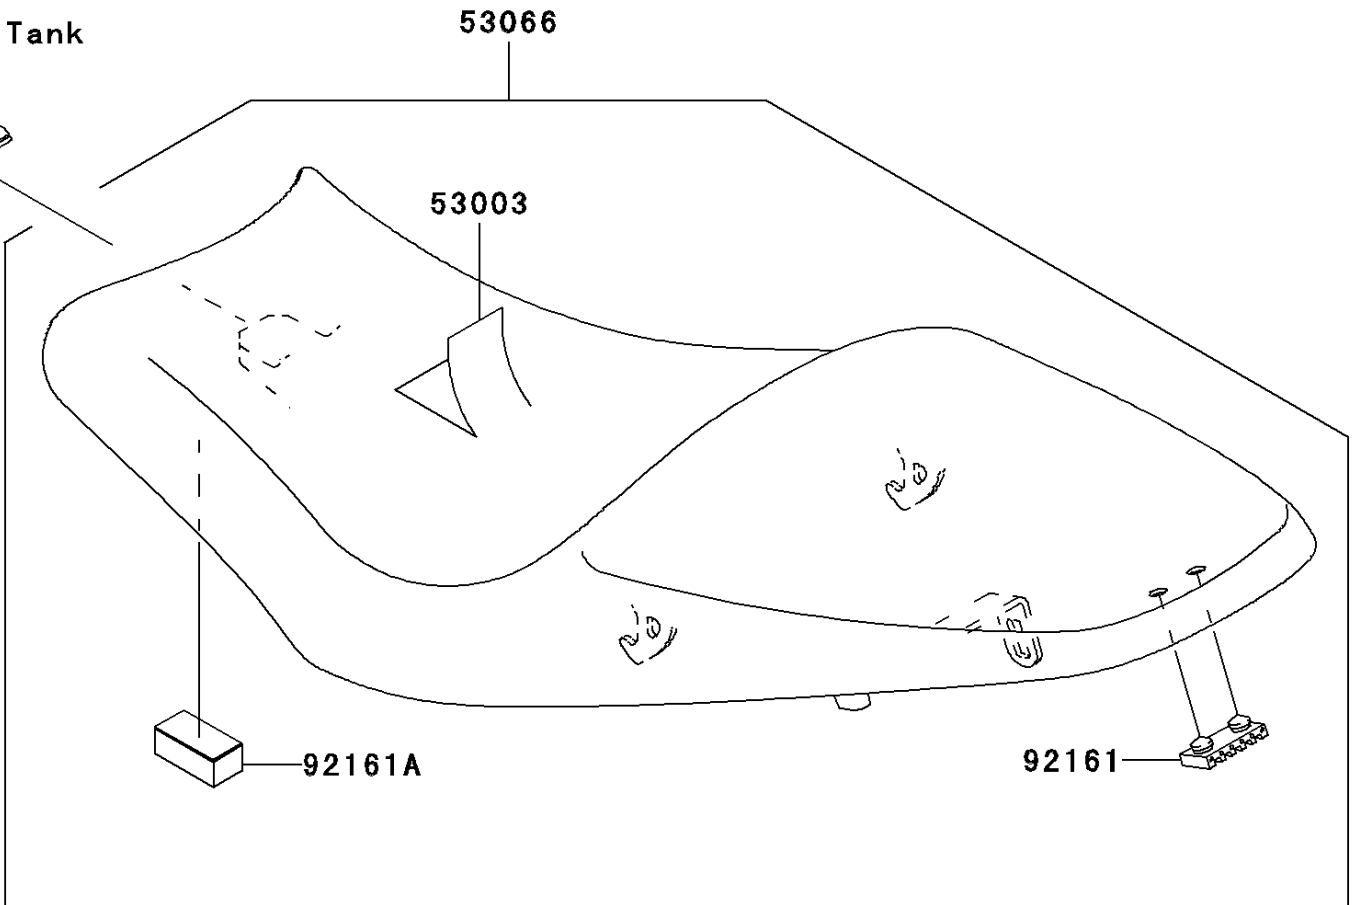

# 2007 ER-6n (Australian) PARTS DIAGRAM

Seat

F2510

Ref. Fuel Tank

53066

53003

92161A

92161

## 2007 ER-6n (Australian) PARTS LIST

### Seat

ITEM NAME	PART NUMBER	QUANTITY
LEATHER,SEAT,BLACK (Ref # 53003)	53003-0058-MA	1
SEAT-ASSY,DUAL,BLACK (Ref # 53066)	53066-0136-MA	1
DAMPER,SEAT (Ref # 92161)	92161-0149	1
DAMPER,SEAT (Ref # 92161A)	92161-1321	1