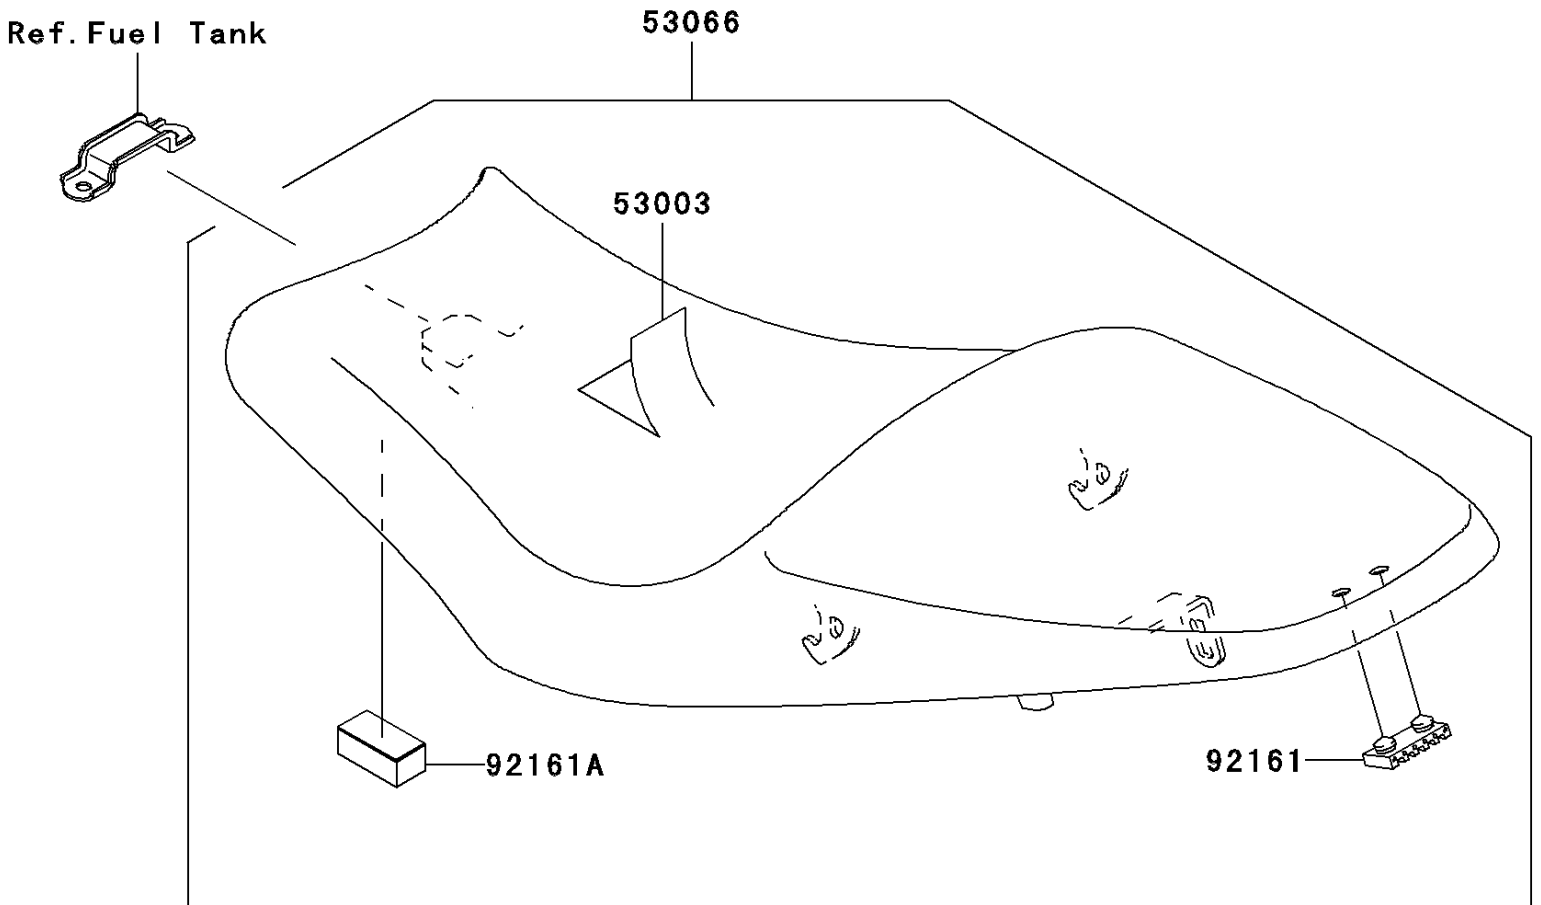

2008 ER-6n (Australian) PARTS DIAGRAM

Seat

F2510

Ref. Fuel Tank

2008 ER-6n (Australian) PARTS LIST

Seat

ITEM NAME	PART NUMBER	QUANTITY
LEATHER,SEAT,BLACK (Ref # 53003)	53003-0058-MA	1
SEAT-ASSY,DUAL,BLACK (Ref # 53066)	53066-0136-MA	1
DAMPER,SEAT (Ref # 92161)	92161-0149	1
DAMPER,SEAT (Ref # 92161A)	92161-1321	1