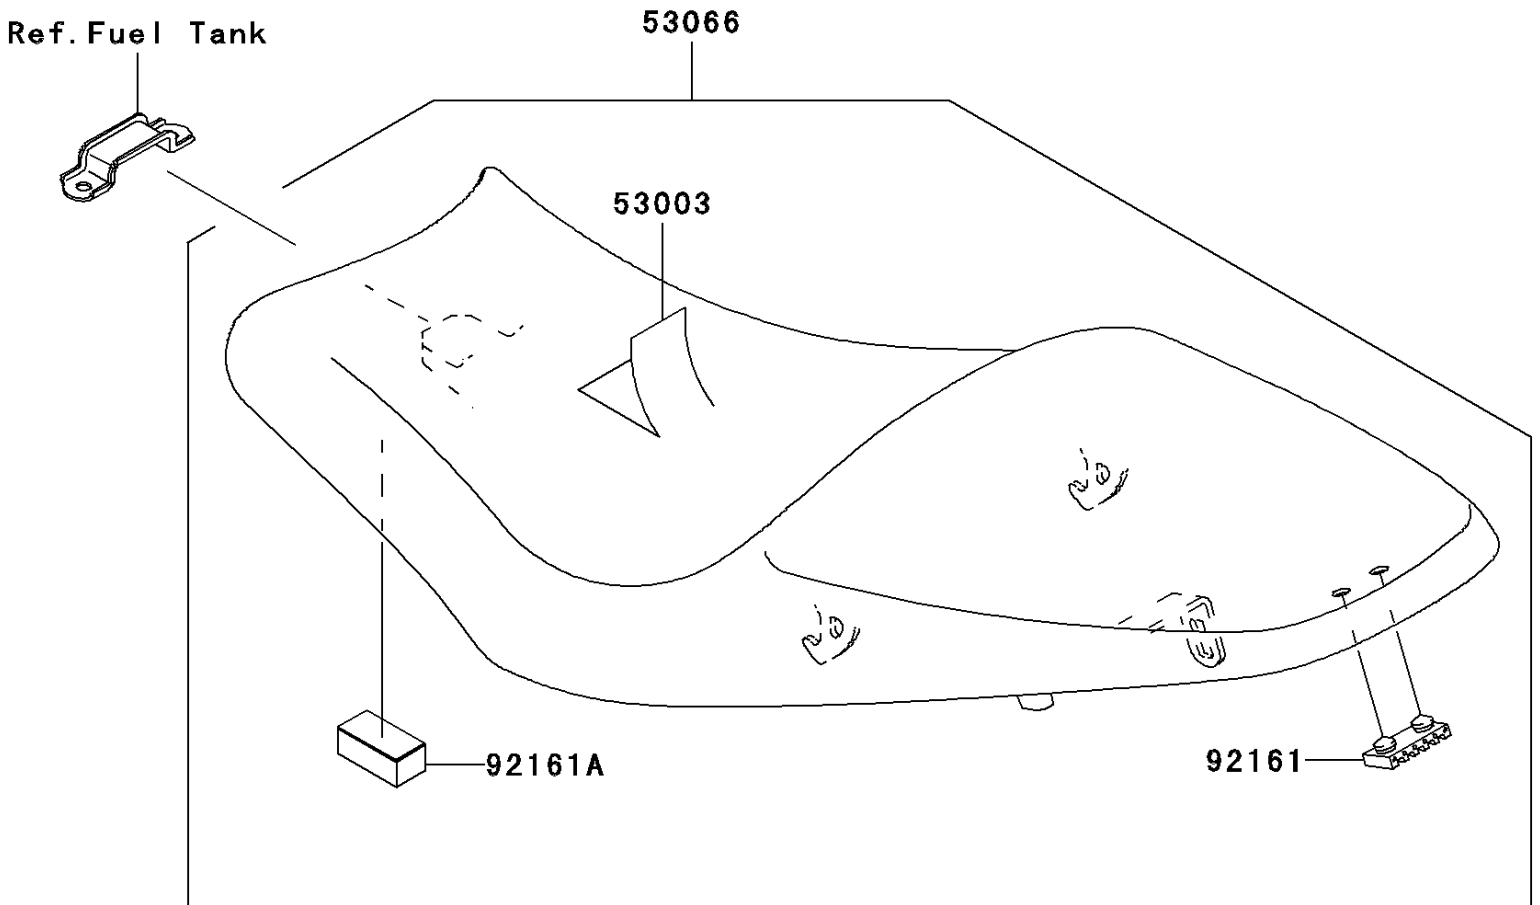

2008 ER-6n (Australian) PARTS DIAGRAM

Seat

F2510

Ref. Fuel Tank

2008 ER-6n (Australian) PARTS LIST

Seat

ITEM NAME	PART NUMBER	QUANTITY
LEATHER,SEAT,BLACK (Ref # 53003)	53003-0058-MA	1
SEAT-ASSY,DUAL,BLACK (Ref # 53066)	53066-0136-MA	1
DAMPER,SEAT (Ref # 92161)	92161-0149	1
DAMPER,SEAT (Ref # 92161A)	92161-1321	1