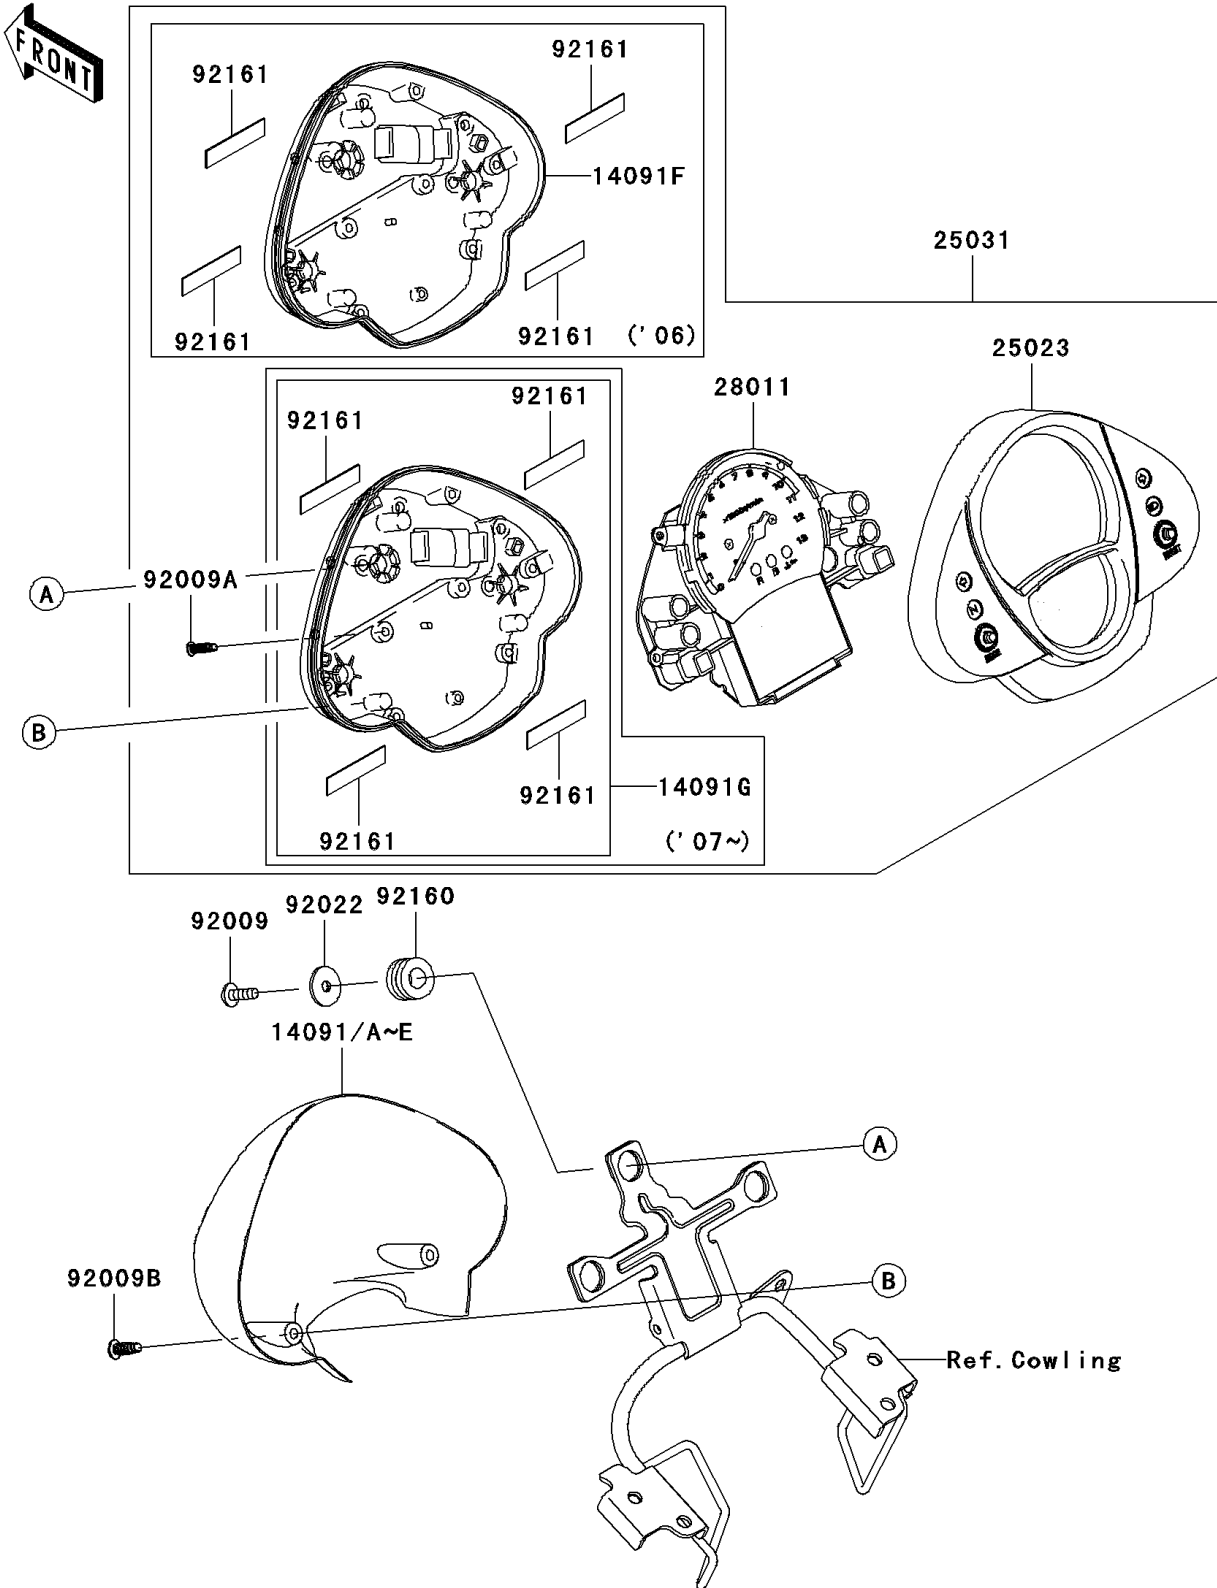

# 2007 ER-6n (Australian) PARTS DIAGRAM

Meter(s)

F2530

## 2007 ER-6n (Australian) PARTS LIST

Meter(s)

ITEM NAME	PART NUMBER	QUANTITY
COVER,METER,P.ORANGE (Ref # 14091C)	14091-0465-17H	1
COVER,METER,M.BLACK (Ref # 14091D)	14091-0465-17K	1
COVER,METER,LWR (Ref # 14091G)	14091-0600	1
COVER-METER CASE,UPP (Ref # 25023)	25023-0014	1
METER-ASSY (Ref # 25031)	25031-0111	1
METER,TACHO&LCD (Ref # 28011)	28011-0033	1
SCREW,TAPPING,5X14 (Ref # 92009)	92009-1197	3
SCREW,TAPPING,3X14 (Ref # 92009A)	92009-1592	8
SCREW,TAPPING,4X14 (Ref # 92009B)	92009-1593	2
WASHER,5.5X20X1.2 (Ref # 92022)	92022-1405	3
DAMPER (Ref # 92160)	92160-1167	3
DAMPER (Ref # 92161)	92161-0354	4