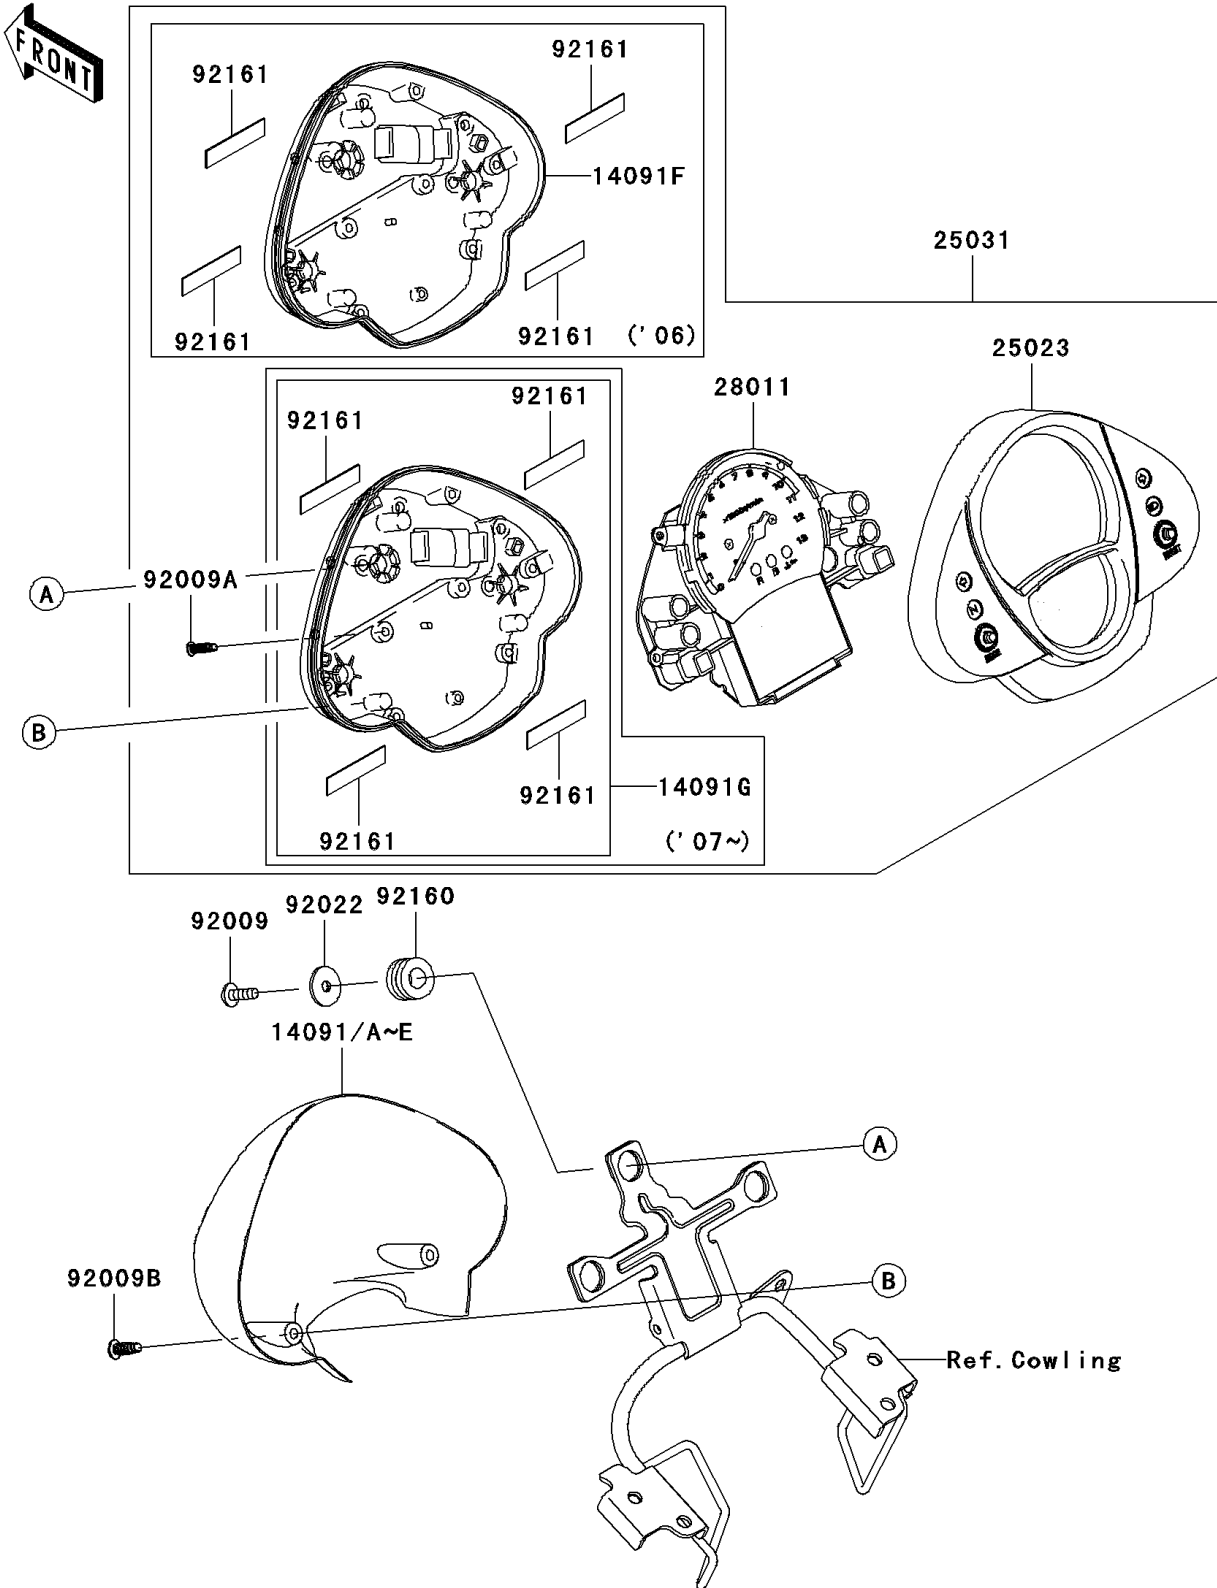

2008 ER-6n (Australian) PARTS DIAGRAM

Meter(s)

F2530

2008 ER-6n (Australian) PARTS LIST

Meter(s)

ITEM NAME	PART NUMBER	QUANTITY
COVER,METER,C.P.BLUE (Ref # 14091A)	14091-0465-15D	1
COVER,METER,C.L.GREEN (Ref # 14091B)	14091-0465-15P	1
COVER,METER,LWR (Ref # 14091G)	14091-0600	1
COVER-METER CASE,UPP (Ref # 25023)	25023-0014	1
METER-ASSY (Ref # 25031)	25031-0111	1
METER,TACHO&LCD (Ref # 28011)	28011-0033	1
SCREW,TAPPING,5X14 (Ref # 92009)	92009-1197	3
SCREW,TAPPING,3X14 (Ref # 92009A)	92009-1592	8
SCREW,TAPPING,4X14 (Ref # 92009B)	92009-1593	2
WASHER,5.5X20X1.2 (Ref # 92022)	92022-1405	3
DAMPER (Ref # 92160)	92160-1167	3
DAMPER (Ref # 92161)	92161-0354	4