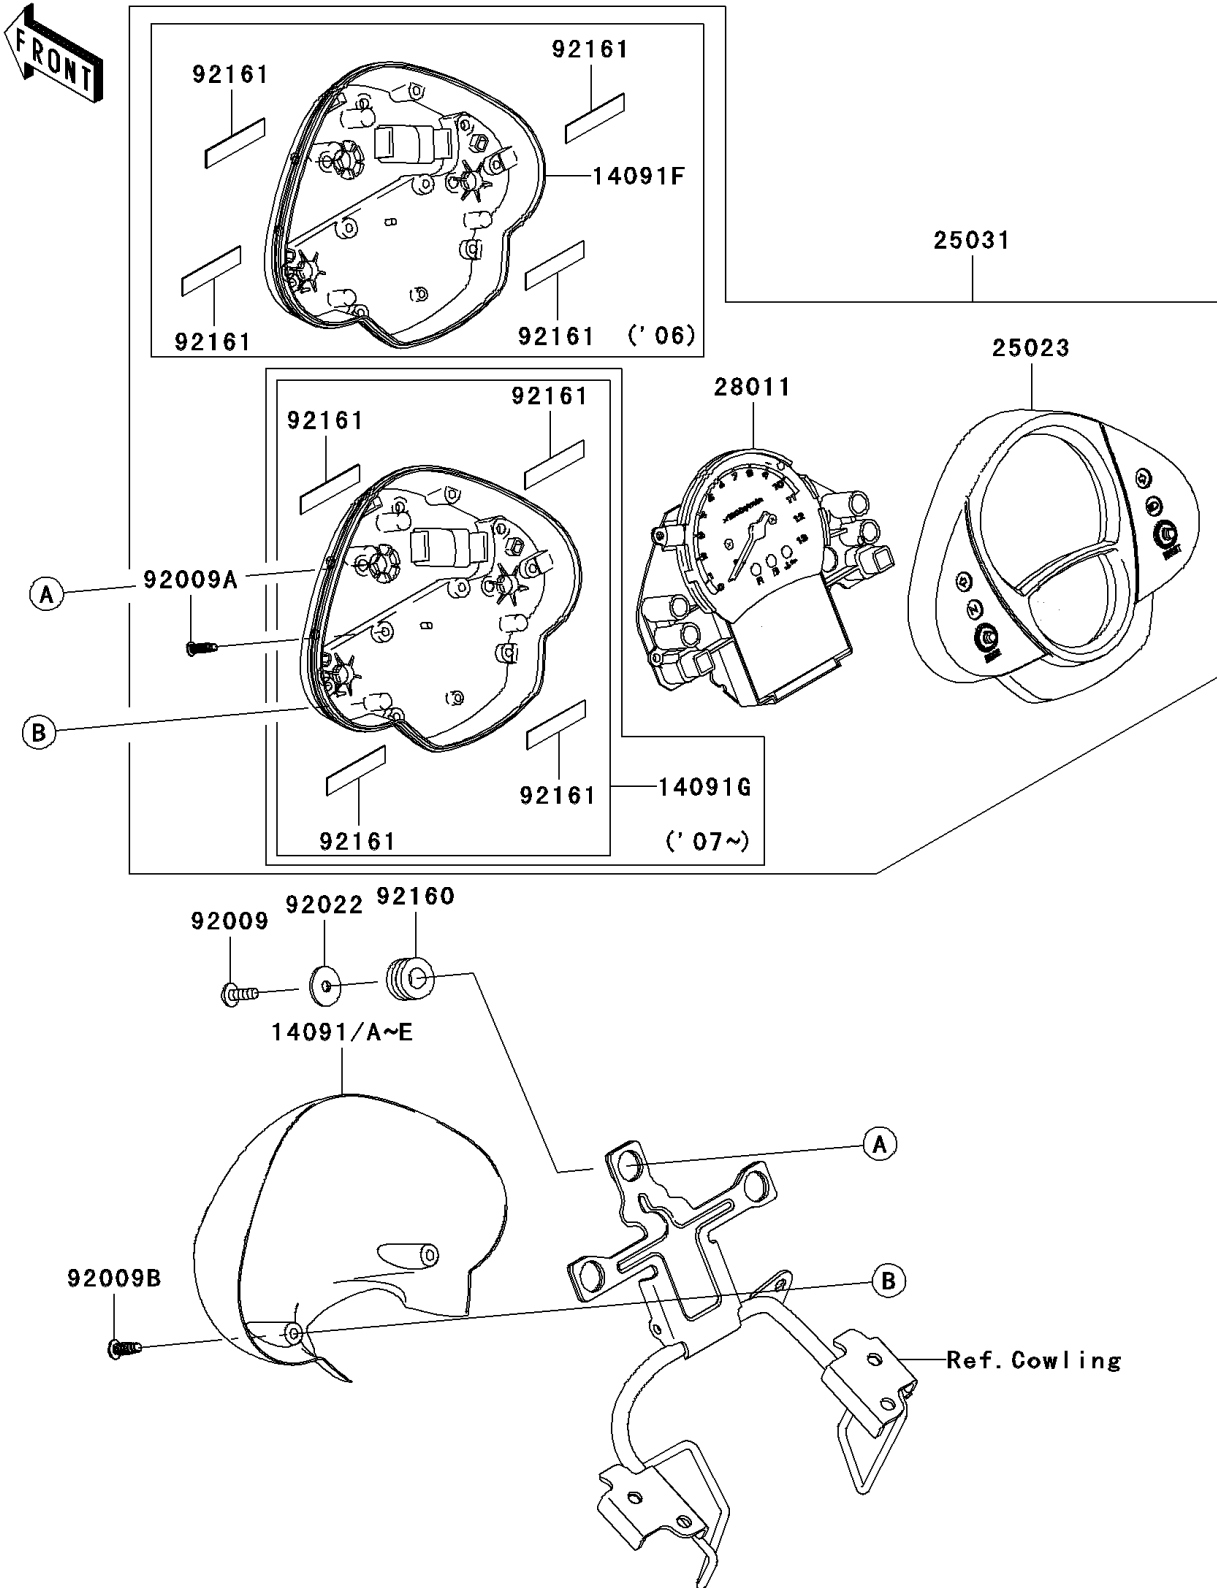

# 2008 ER-6n (Australian) PARTS DIAGRAM

Meter(s)

F2530

## 2008 ER-6n (Australian) PARTS LIST

Meter(s)

ITEM NAME	PART NUMBER	QUANTITY
COVER,METER,C.P.BLUE (Ref # 14091A)	14091-0465-15D	1
COVER,METER,C.L.GREEN (Ref # 14091B)	14091-0465-15P	1
COVER,METER,LWR (Ref # 14091G)	14091-0600	1
COVER-METER CASE,UPP (Ref # 25023)	25023-0014	1
METER-ASSY (Ref # 25031)	25031-0111	1
METER,TACHO&LCD (Ref # 28011)	28011-0033	1
SCREW,TAPPING,5X14 (Ref # 92009)	92009-1197	3
SCREW,TAPPING,3X14 (Ref # 92009A)	92009-1592	8
SCREW,TAPPING,4X14 (Ref # 92009B)	92009-1593	2
WASHER,5.5X20X1.2 (Ref # 92022)	92022-1405	3
DAMPER (Ref # 92160)	92160-1167	3
DAMPER (Ref # 92161)	92161-0354	4