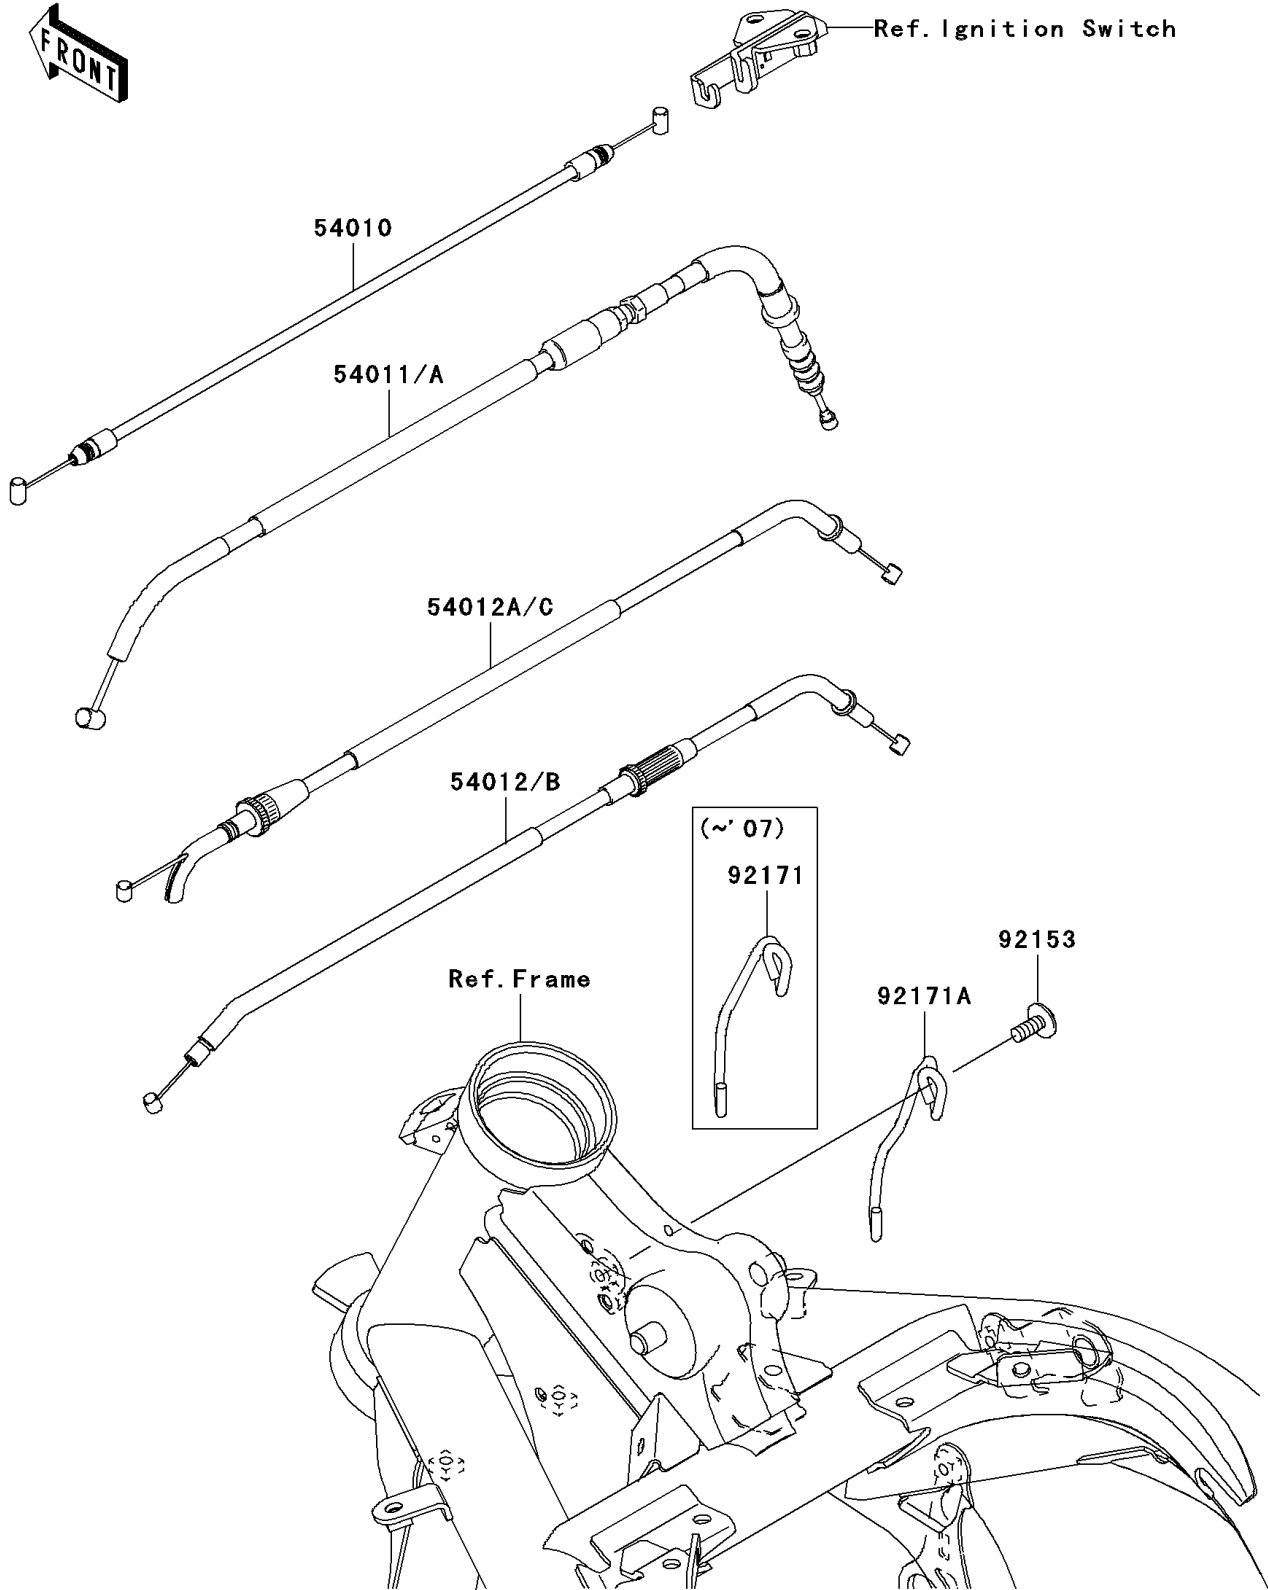

2006 ER-6n (Australian) PARTS DIAGRAM

Cables

F2540

2006 ER-6n (Australian) PARTS LIST

Cables

| ITEM NAME | PART NUMBER | QUANTITY |
|---------------------------------------|-------------|----------|
| CABLE,SEAT LOCK (Ref # 54010) | 54010-0029 | 1 |
| CABLE-CLUTCH (Ref # 54011) | 54011-0046 | 1 |
| CABLE-THROTTLE,CLOSING (Ref # 54012) | 54012-0164 | 1 |
| CABLE-THROTTLE,OPENING (Ref # 54012A) | 54012-0177 | 1 |
| BOLT,SOCKET,6X14 (Ref # 92153) | 92153-1446 | 1 |
| CLAMP,CABLE (Ref # 92171) | 92171-0658 | 1 |