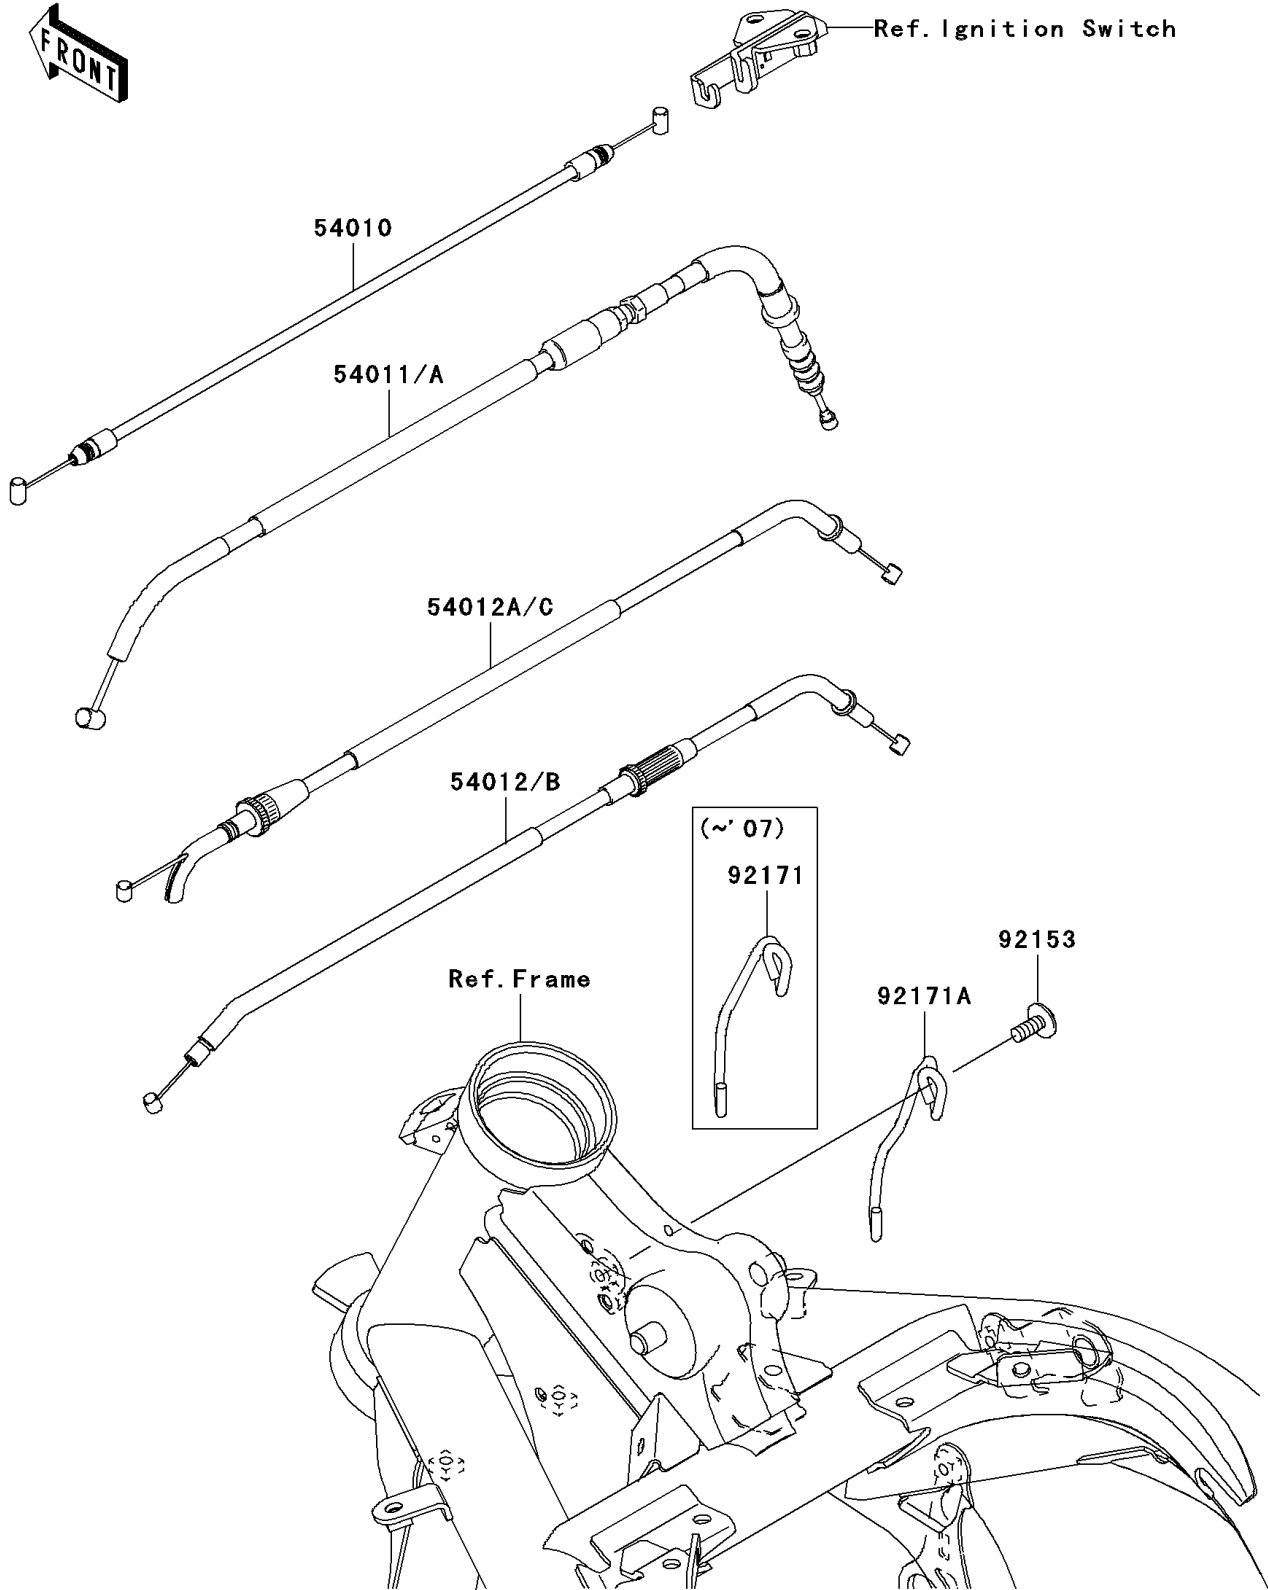

2007 ER-6n (Australian) PARTS DIAGRAM

Cables

F2540

2007 ER-6n (Australian) PARTS LIST

Cables

ITEM NAME	PART NUMBER	QUANTITY
CABLE,SEAT LOCK (Ref # 54010)	54010-0029	1
CABLE-CLUTCH (Ref # 54011)	54011-0046	1
CABLE-THROTTLE,CLOSING (Ref # 54012)	54012-0164	1
CABLE-THROTTLE,OPENING (Ref # 54012A)	54012-0177	1
BOLT,SOCKET,6X14 (Ref # 92153)	92153-1446	1
CLAMP,CABLE (Ref # 92171)	92171-0658	1