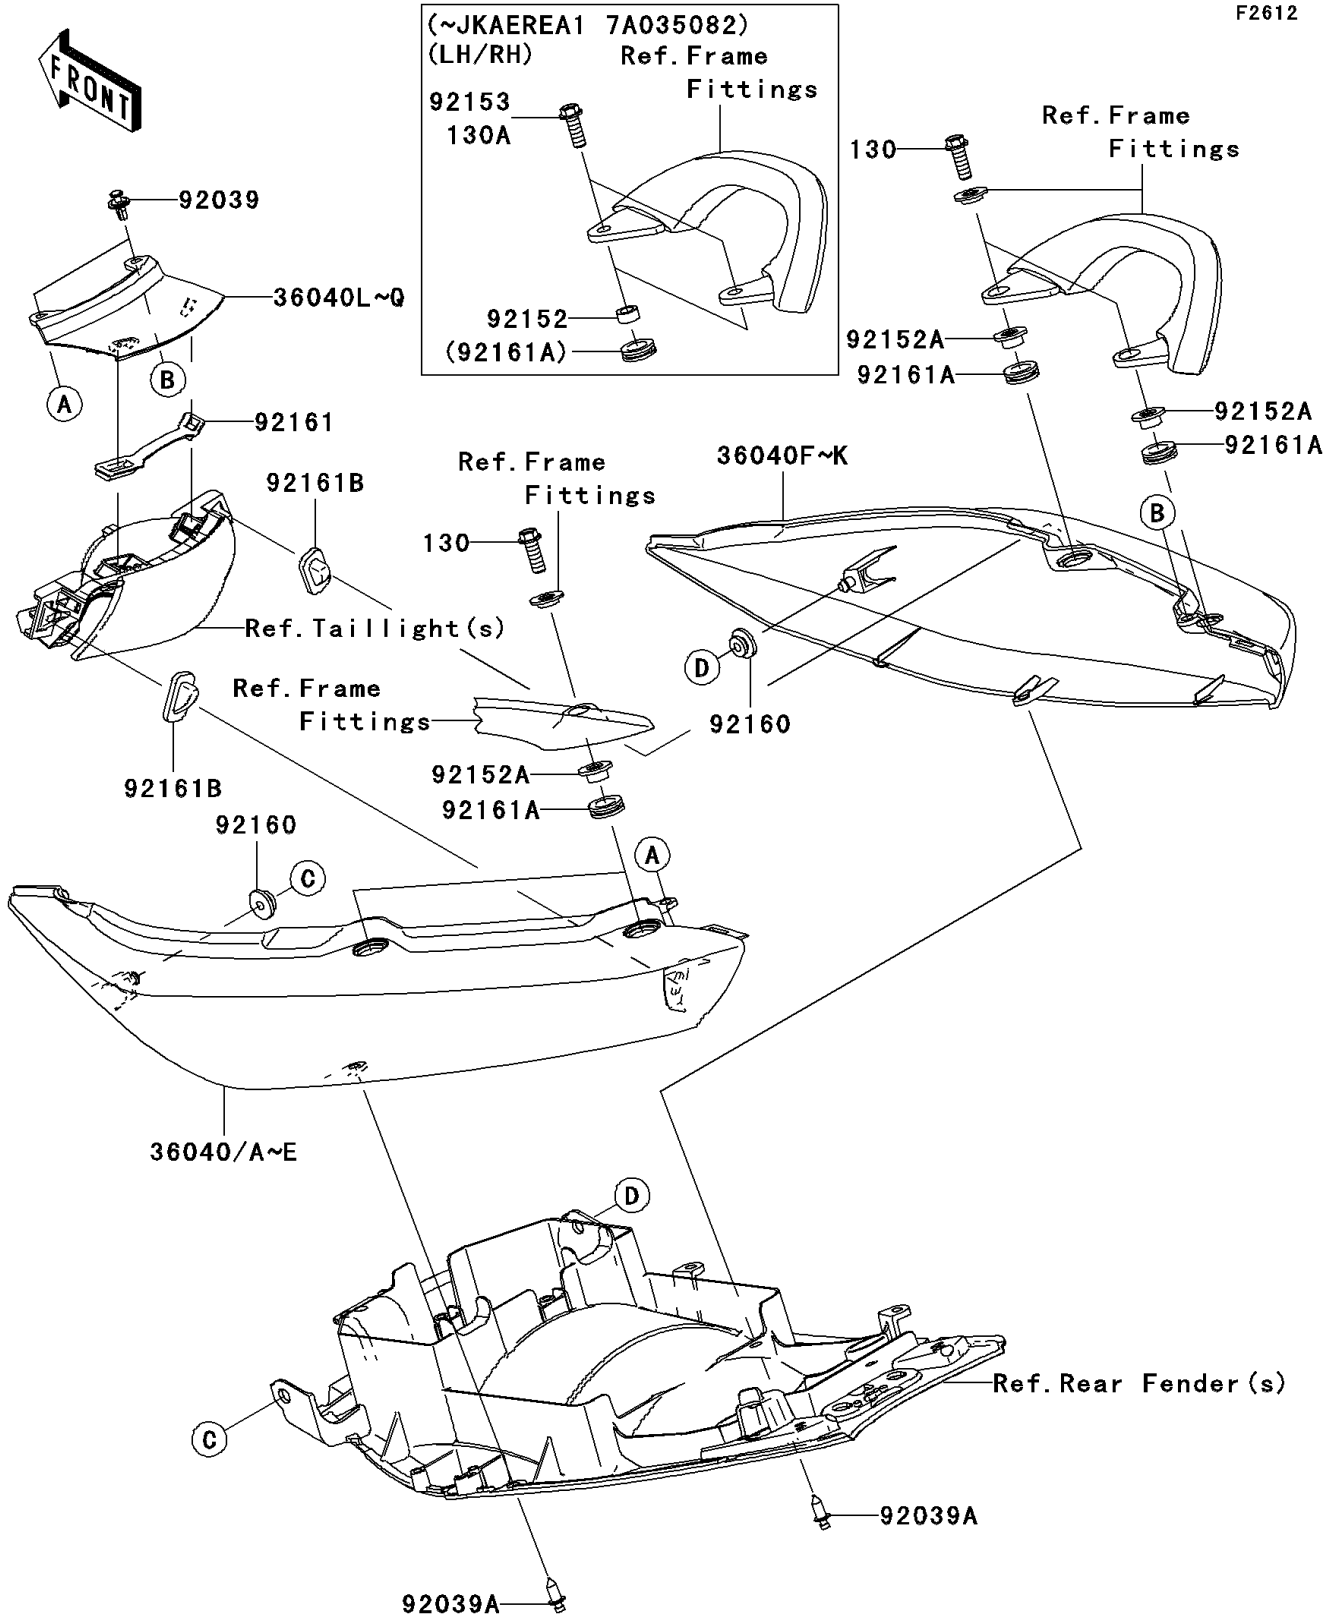

2007 ER-6n (Australian) PARTS DIAGRAM

Seat Cover

F2612

2007 ER-6n (Australian) PARTS LIST

Seat Cover

ITEM NAME	PART NUMBER	QUANTITY
BOLT-FLANGED,BOLT-FLANGED,8X25 (Ref # 130)	130CB0825	4
BOLT-FLANGED,8X22 (Ref # 130A)	130W0822	4
COVER-TAIL,LH,P.ORANGE (Ref # 36040C)	36040-0037-17H	1
COVER-TAIL,LH,M.BLACK (Ref # 36040D)	36040-0037-17K	1
COVER-TAIL,RH,P.ORANGE (Ref # 36040I)	36040-0038-17H	1
COVER-TAIL,RH,M.BLACK (Ref # 36040J)	36040-0038-17K	1
COVER-TAIL,CNT,P.ORANGE (Ref # 36040O)	36040-0039-17H	1
COVER-TAIL,CNT,M.BLACK (Ref # 36040P)	36040-0039-17K	1
RIVET (Ref # 92039)	92039-1227	2
RIVET (Ref # 92039A)	92039-1283	2
COLLAR,9.2X13.8X6.5 (Ref # 92152)	92152-0312	4
COLLAR (Ref # 92152A)	92152-0550	4
DAMPER (Ref # 92160)	92160-1613	2
DAMPER,TAIL LAMP (Ref # 92161)	92161-0191	1
DAMPER (Ref # 92161A)	92161-0279	4
DAMPER (Ref # 92161B)	92161-0280	2