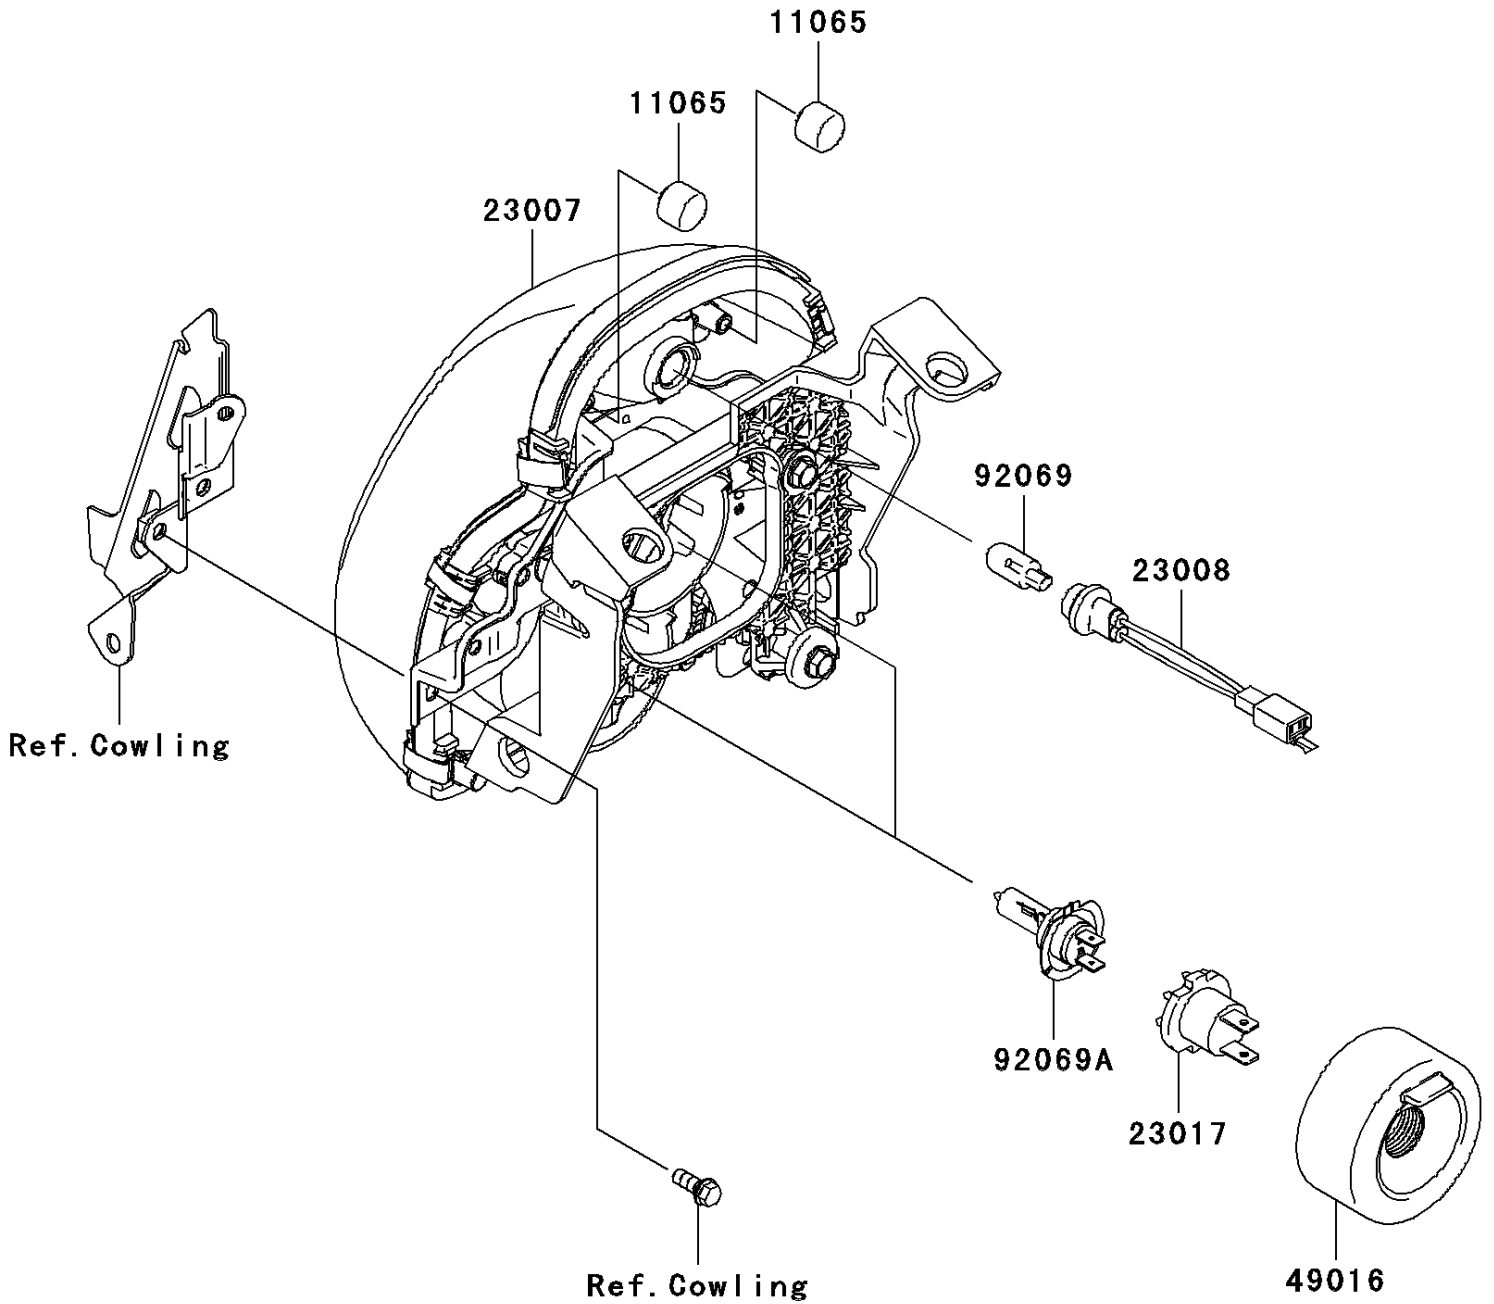

2006 ER-6n (Australian) PARTS DIAGRAM

Headlight(s)

F2710

2006 ER-6n (Australian) PARTS LIST

Headlight(s)

| ITEM NAME | PART NUMBER | QUANTITY |
|-------------------------------------|-------------|----------|
| CAP (Ref # 11065) | 11065-0135 | 2 |
| LENS-COMP,HEAD LAMP (Ref # 23007) | 23007-0051 | 1 |
| SOCKET-ASSY,HEAD LAMP (Ref # 23008) | 23008-0051 | 1 |
| SOCKET,HEAD LAMP (Ref # 23017) | 23017-1067 | 2 |
| COVER-SEAL,HEAD LAMP (Ref # 49016) | 49016-0017 | 2 |
| BULB,12V 5W (Ref # 92069) | 92069-1016 | 1 |
| BULB,12V 55W,H7 (Ref # 92069A) | 92069-1126 | 2 |