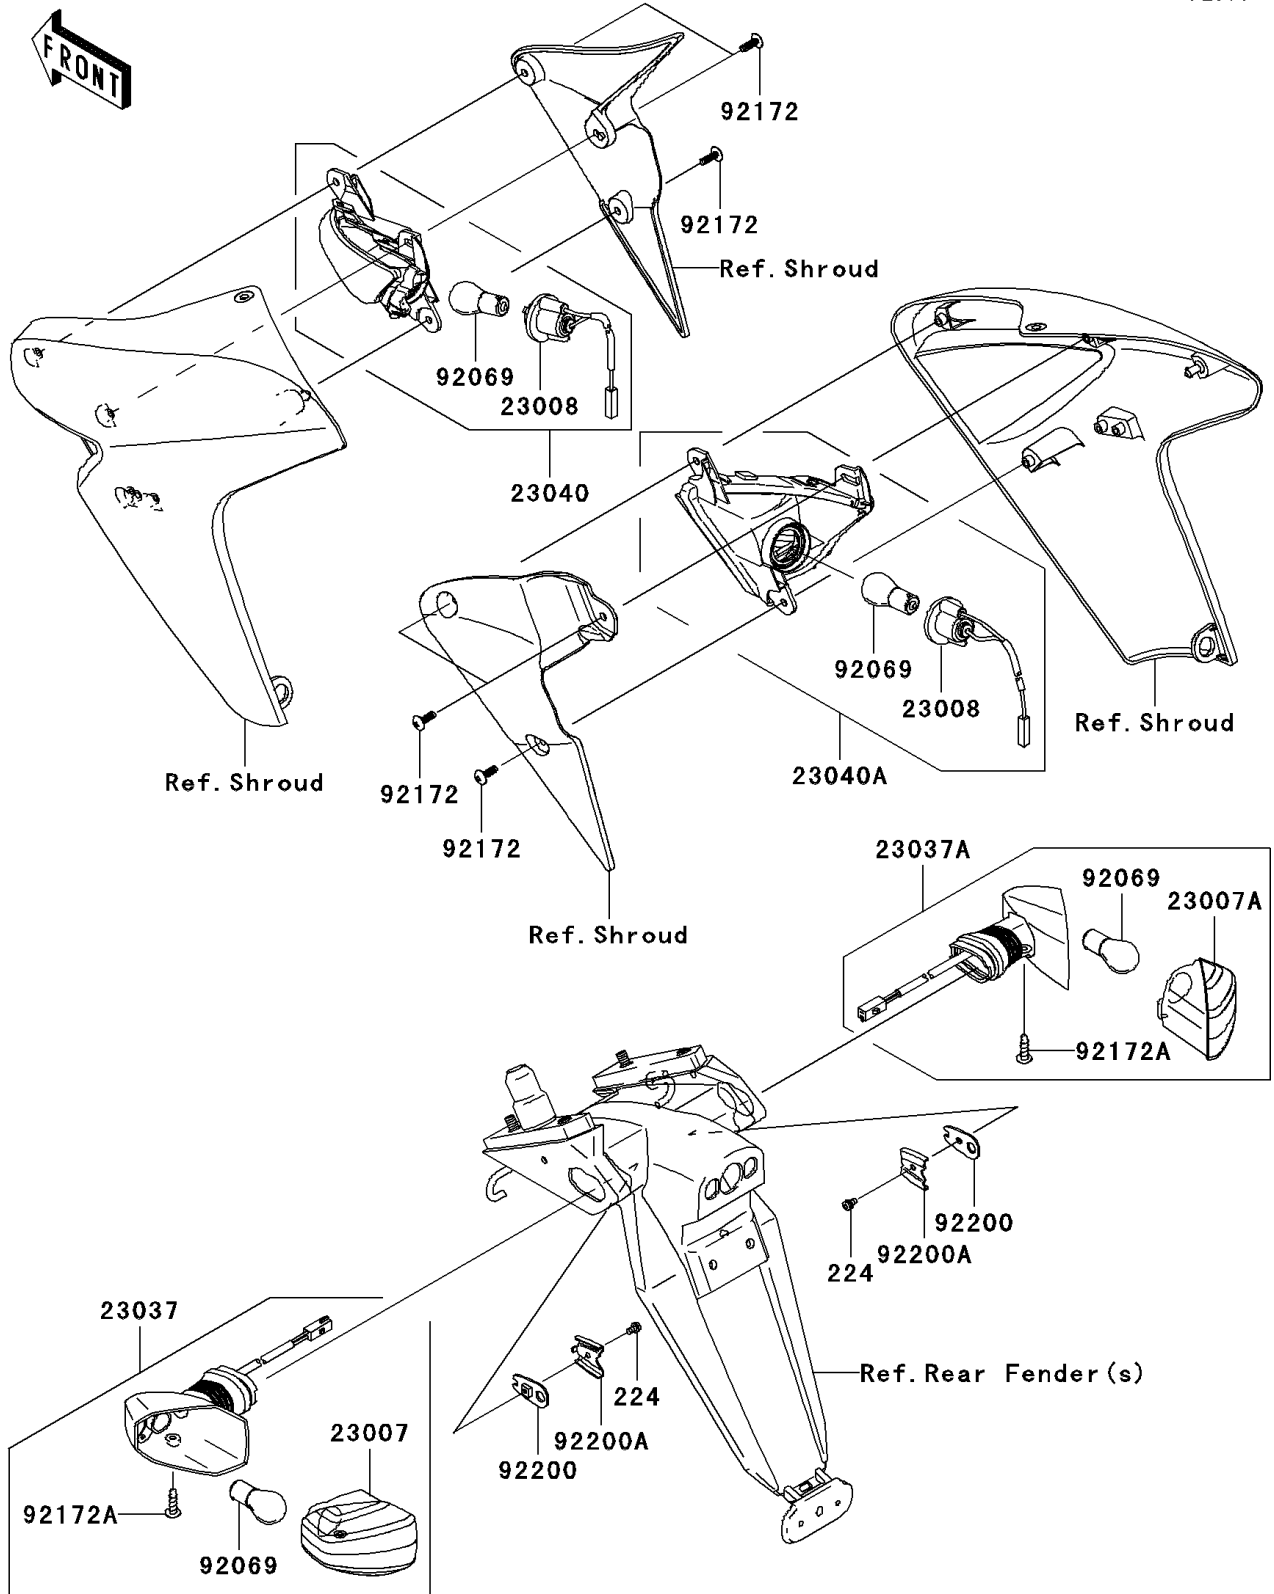

2006 ER-6n (Australian) PARTS DIAGRAM

Turn Signals

F2730

2006 ER-6n (Australian) PARTS LIST

Turn Signals

ITEM NAME	PART NUMBER	QUANTITY
SCREW-PAN-WP-CROS,4X8 (Ref # 224)	224AB0408	2
LENS-COMP,SIGNAL LAMP,RR,LH (Ref # 23007)	23007-0063	1
LENS-COMP,SIGNAL LAMP,RR,RH (Ref # 23007A)	23007-0064	1
SOCKET-ASSY,SIGNAL LAMP,FR (Ref # 23008)	23008-0044	2
LAMP-ASSY-SIGNAL,RR,LH (Ref # 23037)	23037-0077	1
LAMP-ASSY-SIGNAL,RR,RH (Ref # 23037A)	23037-0078	1
LAMP-SIGNAL,FR,LH (Ref # 23040)	23040-0059	1
LAMP-SIGNAL,FR,RH (Ref # 23040A)	23040-0060	1
BULB,12V 21W (Ref # 92069)	92069-1125	4
SCREW,TAPPING,5X16 (Ref # 92172)	92172-0175	6
SCREW,TAPPING 4X12 (Ref # 92172A)	92172-0242	2
WASHER,SIGNAL LAMP (Ref # 92200)	92200-0164	2
WASHER,SIGNAL LAMP (Ref # 92200A)	92200-0165	2